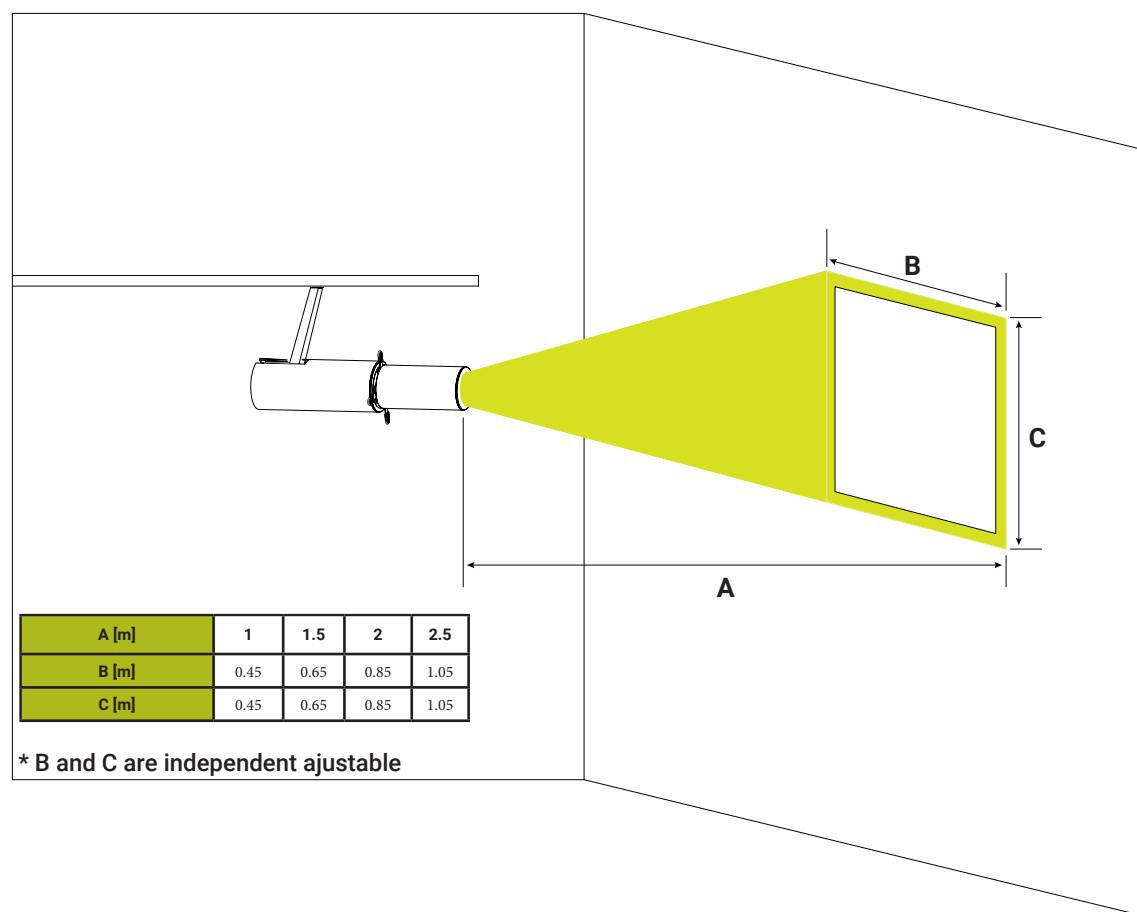

### APPLICATION

Grocery & Supermarket | Retail | Art & Exhibition

**SPECIFICATIONS**

Power consumption	10W
Dimensions	Ø44x143±1mm
Weight	0.44 Kg
Housing materials	Aluminium, Glass
Protection class	Safety class II
Power factor	>0.9
Operating temperature [°C]	+5°C ... +35°C
AC Input [Vac]	220 - 240 VAC
Lens angle [°]	AVAR (20° to 26°)
Lifespan [h]	50.000
Housing color	○ - White, ● - Black,
Lumen maintenance	L90/B10@50.000h at 25°C
IP factor	IP20
Control	DALI
Warranty [years]	5

#	Standard
CRI	CRI 90
CCT [K]	3000K
MacAdam	3

CRI - Color rendering, CCT - Color temperature, MacAdam - Color consistency

**PHOTOMETRY**

LIGHT DISTRIBUTION

SKU SPECIFICATIONS

Product Code	Dimensions (mm)	CCT (K)	Lumens (lm)	Power (W)	Eff. (lm/watt)	Lens Angle (°)
<b>CRI 90</b>						
2D7ES185 Orsini2 S34833/AVAR/10W/3000K/90	Ø44x143±1mm	3000K	350	10W	35	AVAR