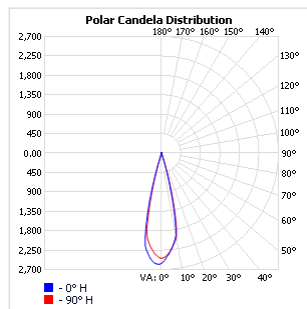

### APPLICATION

Grocery & Supermarket | Retail | Art & Exhibition

**SPECIFICATIONS**

Power consumption	10W
Dimensions	Ø44x143±1mm
Weight	0.44 Kg
Housing materials	Aluminium, Glass
Protection class	Safety class II
Power factor	>0.9
Operating temperature [°C]	+5°C ... +35°C
AC Input [Vac]	220 - 240 VAC
Lens angle [°]	AVAR (20° to 26°)
Lifespan [h]	50.000
Housing color	○ - White, ● - Black,
Lumen maintenance	L90/B10@50.000h at 25°C
IP factor	IP20
Control	DALI
Warranty [years]	5

#	Standard
CRI	CRI 90
CCT [K]	3000K
MacAdam	3

CRI - Color rendering, CCT - Color temperature, MacAdam - Color consistency

**PHOTOMETRY**

LIGHT DISTRIBUTION

SKU SPECIFICATIONS

Product Code	Dimensions (mm)	CCT (K)	Lumens (lm)	Power (W)	Eff. (lm/watt)	Lens Angle (°)
<b>CRI 90</b>						
2D7ES185 Orsini2 S34833/AVAR/10W/3000K/90	Ø44x143±1mm	3000K	350	10W	35	AVAR