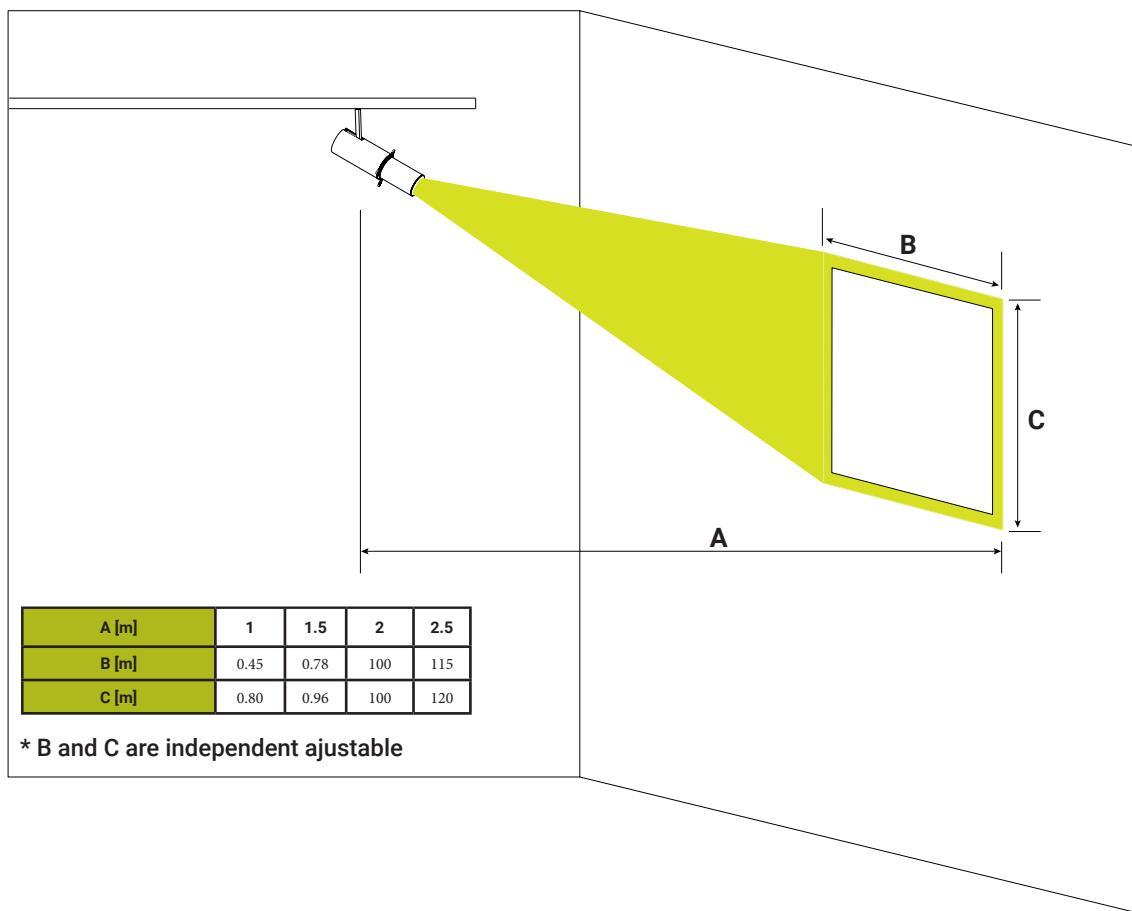

### TRACK SPOTLIGHT | DALI SERIES

A flexible and adjustable spotlight that emphasizes areas in your store or gallery. The spotlight will answer your requirements through simple and efficient design that offers an adjustable light beam angle between 20° and 26° for directional and accent lighting.

### APPLICATION

Grocery & Supermarket | Retail | Art & Exhibition

**SPECIFICATIONS**

Power consumption	10W
Dimensions	Ø44x143±1mm
Weight	0.44 Kg
Housing materials	Aluminium, Glass
Protection class	Safety class II
Power factor	>0.9
Operating temperature [°C]	+5°C ... +35°C
AC Input [Vac]	220 - 240 VAC
Lens angle [°]	AVAR (20° to 26°)
Lifespan [h]	50.000
Housing color	○ - White, ● - Black,
Lumen maintenance	L90/B10@50.000h at 25°C
IP factor	IP20
Control	DALI
Warranty [years]	5

#	Standard
CRI	CRI 90
CCT [K]	3000K
MacAdam	3

CRI - Color rendering, CCT - Color temperature, MacAdam - Color consistency

**PHOTOMETRY**

LIGHT DISTRIBUTION

SKU SPECIFICATIONS

Product Code	Dimensions (mm)	CCT (K)	Lumens (lm)	Power (W)	Eff. (lm/watt)	Lens Angle (°)
<b>CRI 90</b>						
2D7ES185 Orsini2 S34833/AVAR/10W/3000K/90	Ø44x143±1mm	3000K	350	10W	35	AVAR