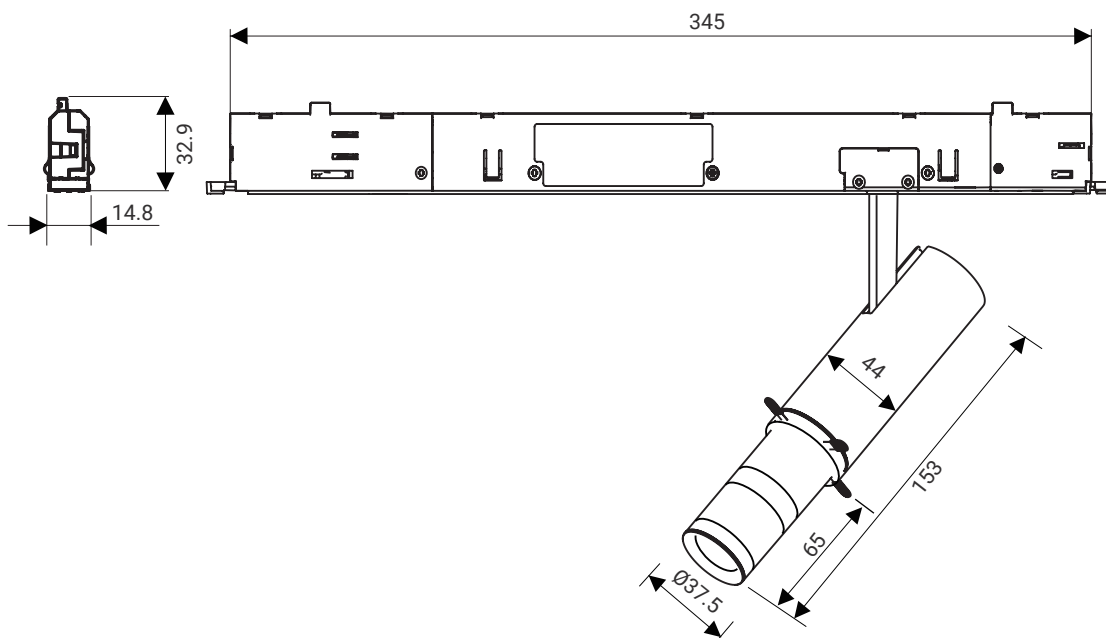

### TRACK SPOTLIGHT | DALI SERIES

A flexible and adjustable spotlight that emphasizes areas in your store or gallery. The spotlight will answer your requirements through simple and efficient design that offers an adjustable light beam angle between 20° and 26° for directional and accent lighting.

### APPLICATION

Grocery & Supermarket | Retail | Art & Exhibition

**SPECIFICATIONS**

Power consumption	10W
Dimensions	Ø44x143±1mm
Weight	0.44 Kg
Housing materials	Aluminium, Glass
Protection class	Safety class II
Power factor	>0.9
Operating temperature [°C]	+5°C ... +35°C
AC Input [Vac]	220 - 240 VAC
Lens angle [°]	AVAR (20° to 26°)
Lifespan [h]	50.000
Housing color	○ - White, ● - Black,
Lumen maintenance	L90/B10@50.000h at 25°C
IP factor	IP20
Control	DALI
Warranty [years]	5