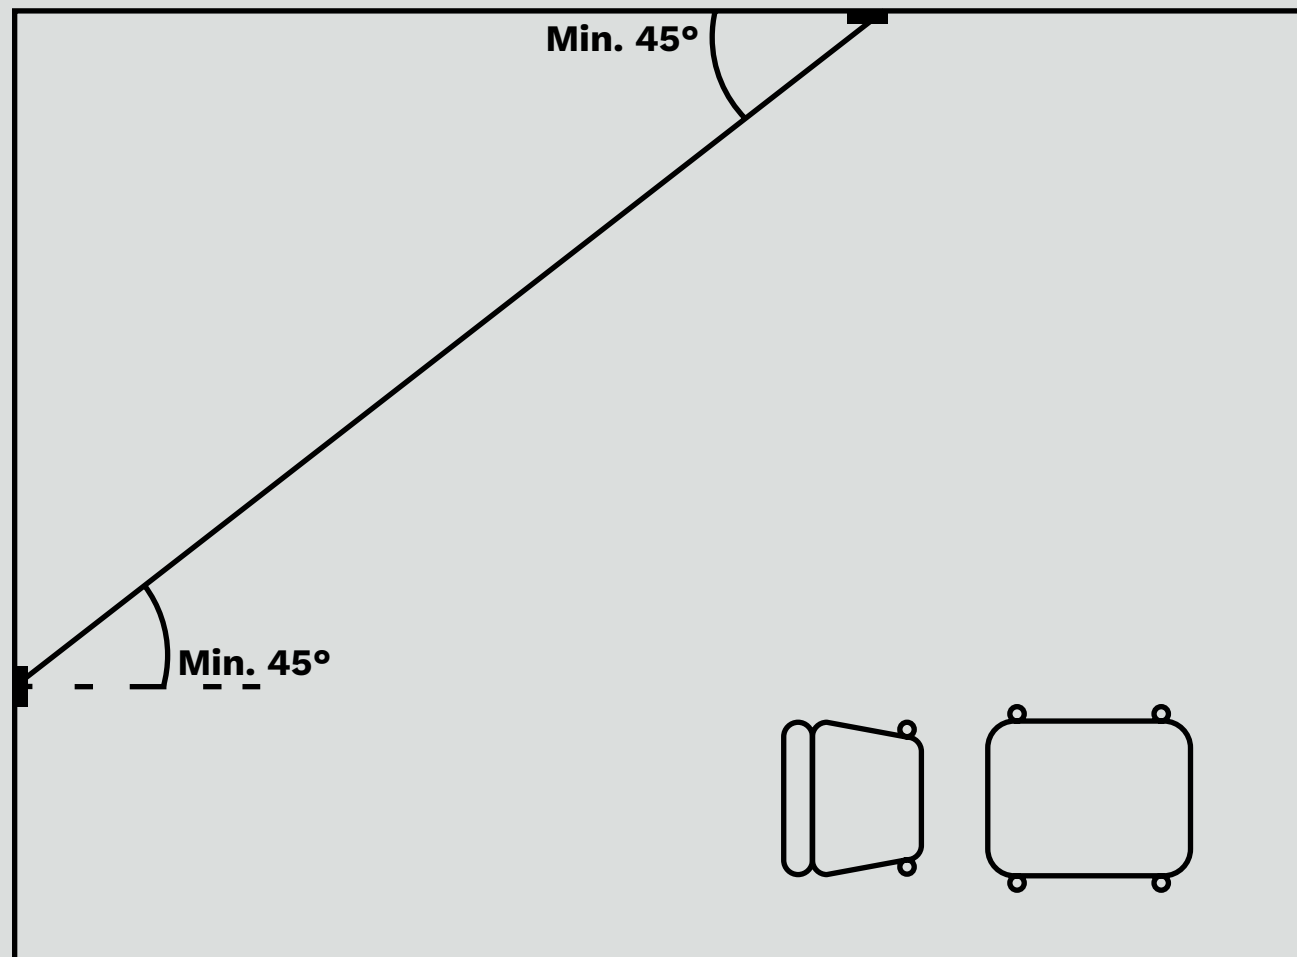

Minimum Application Angles