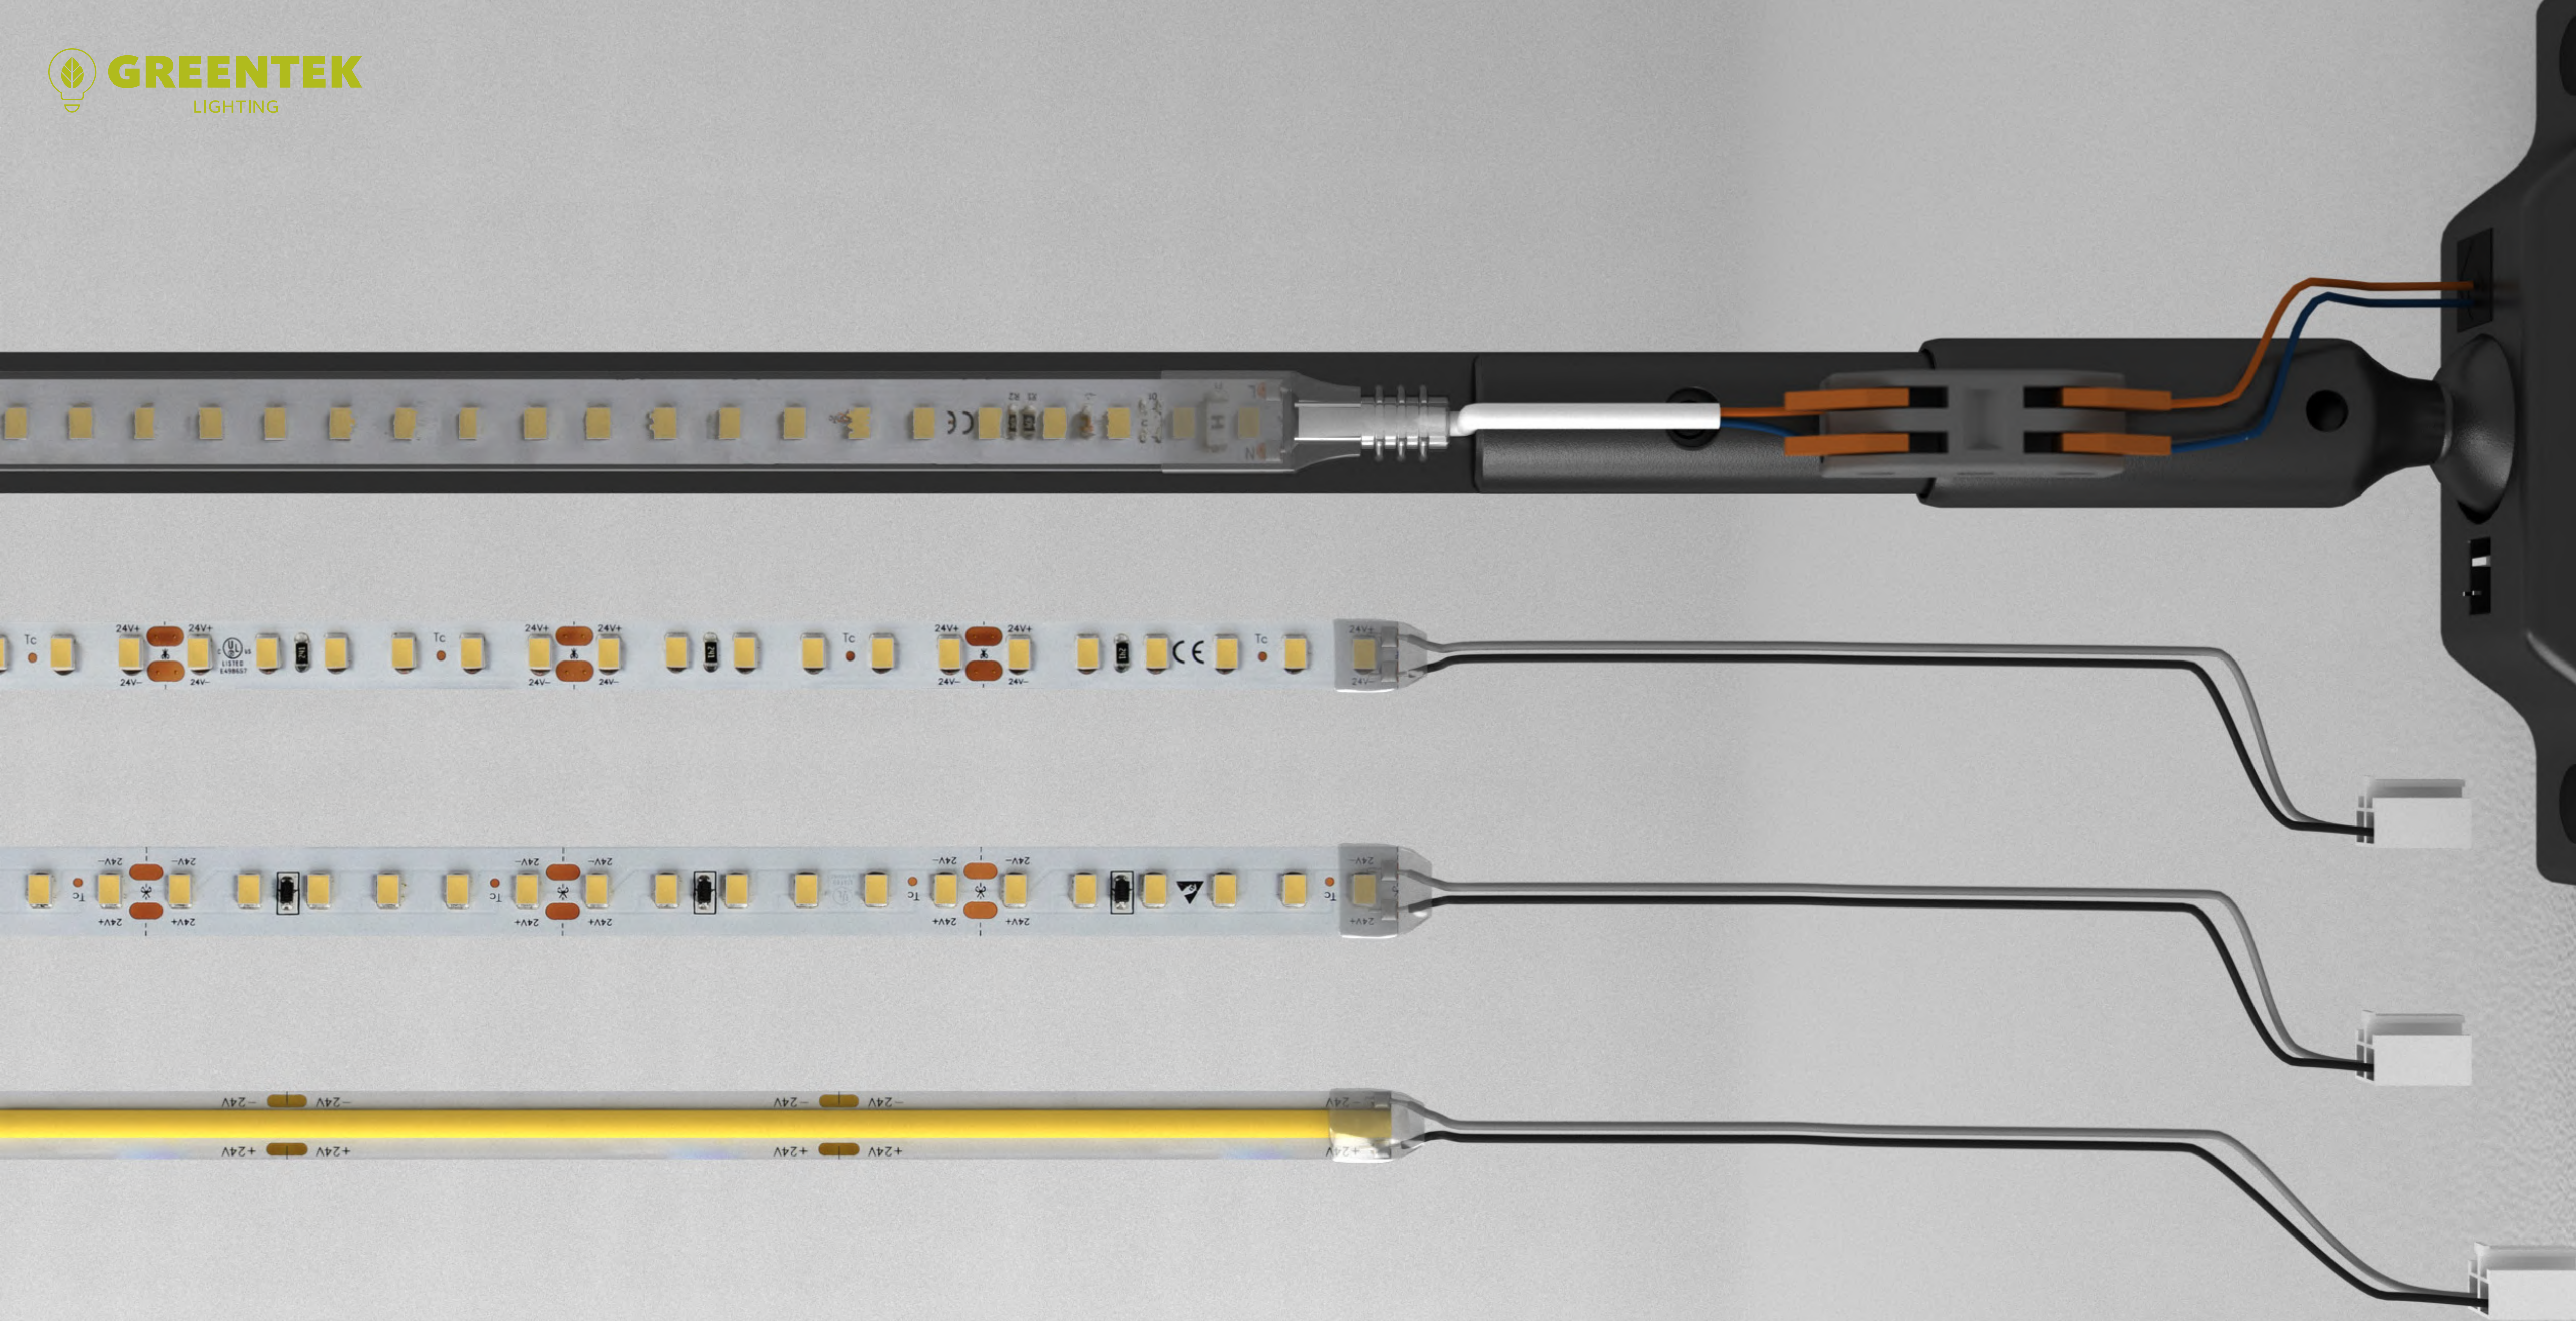

Elegantly designed as a sleek, flexible chord, Ray seamlessly melds form and function. Its slender profile belies its ability to transform any space it graces. With a touch of innovation, **this luminaire bends and adapts to your every whim**, ensuring that light follows your lead.

Ray: Technical Specs

- **Available lengths** - 6m, 11 and 20m; can be cut to the desired length
- **Type of lighting** - Directly, indirectly
- **Minimum cutting length** - 30mm, 50mm, 250mm, depending on the desired configuration
- **Input voltage** - 24VDC or 230V AC, depending on the desired configuration
- **Available CCT** - 2700K, 3000K, 4000K and 6000K
- **Available CRI** - CRI80 or CRI90, depending on the desired configuration
- **Luminous flux** - From 850lm/m up to 1300lm/m
- **Typical power consumption** - From 8,5W/m up to 11W/m

Minimum Application Angles

Application Examples

Installation Materials

Installation Scheme

Applications

Unparalleled Flexibility: Ray boasts a unique, thin, and flexible design that sets it apart. Its adaptability allows you to shape and position it in ways that conventional luminaires simply can't achieve. Whether you're aiming for intricate designs or dynamic lighting setups, Ray molds effortlessly to your creative vision.

Elegance Redefined: Elevate your project with the touch of class that Ray brings. Its refined, cord-like form exudes sophistication, making it a statement piece in any space. The luminaire's understated charm enhances aesthetics while providing exceptional lighting, seamlessly merging elegance and functionality.