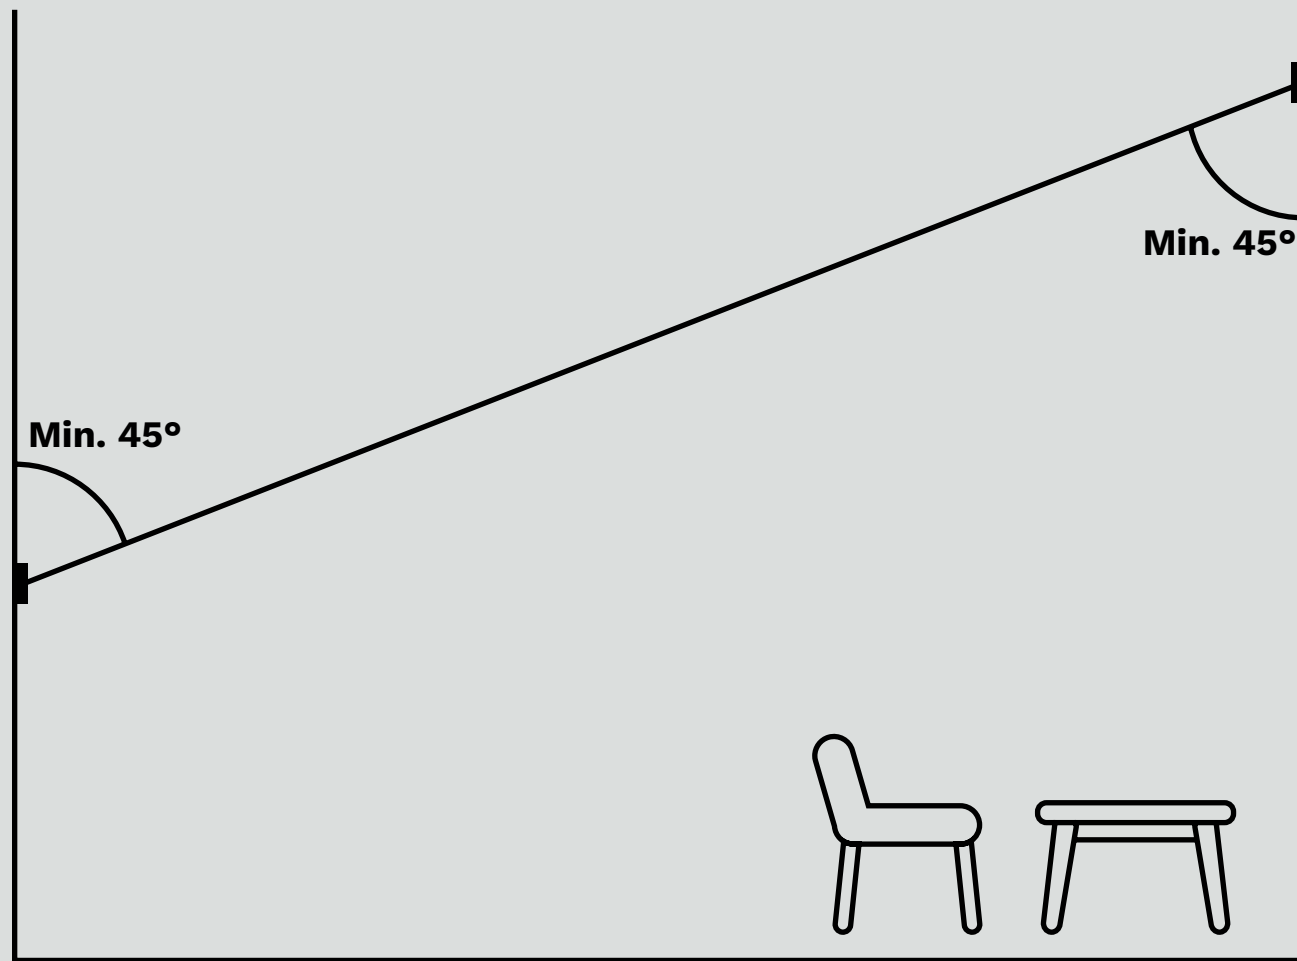

Minimum Application Angles