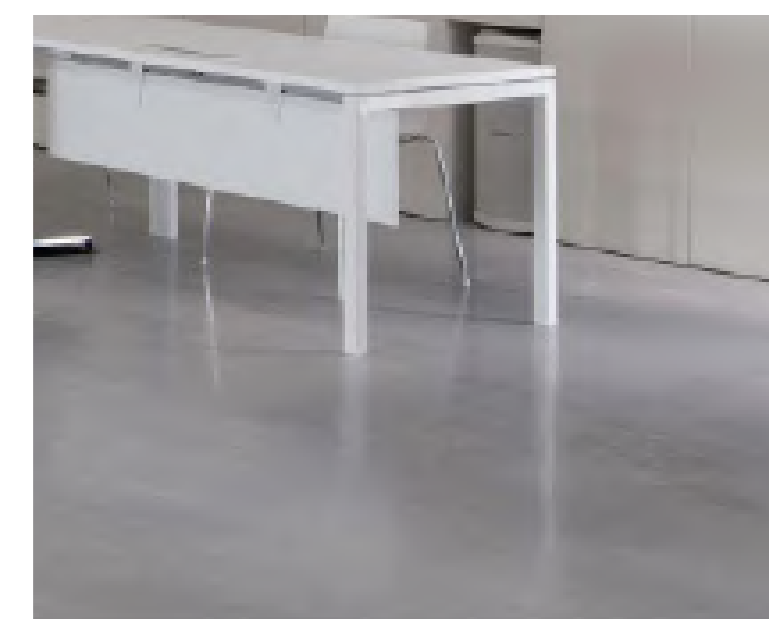

Ray: Technical Specs

- **Available lengths** - 6m, 11 and 20m; can be cut to the desired length
- **Type of lighting** - Directly, indirectly
- **Minimum cutting length** - 30mm, 50mm, 250mm, depending on the desired configuration
- **Input voltage** - 24VDC or 230V AC, depending on the desired configuration
- **Available CCT** - 2700K, 3000K, 4000K and 6000K
- **Available CRI** - CRI80 or CRI90, depending on the desired configuration
- **Luminous flux** - From 850lm/m up to 1300lm/m
- **Typical power consumption** - From 8,5W/m up to 11W/m