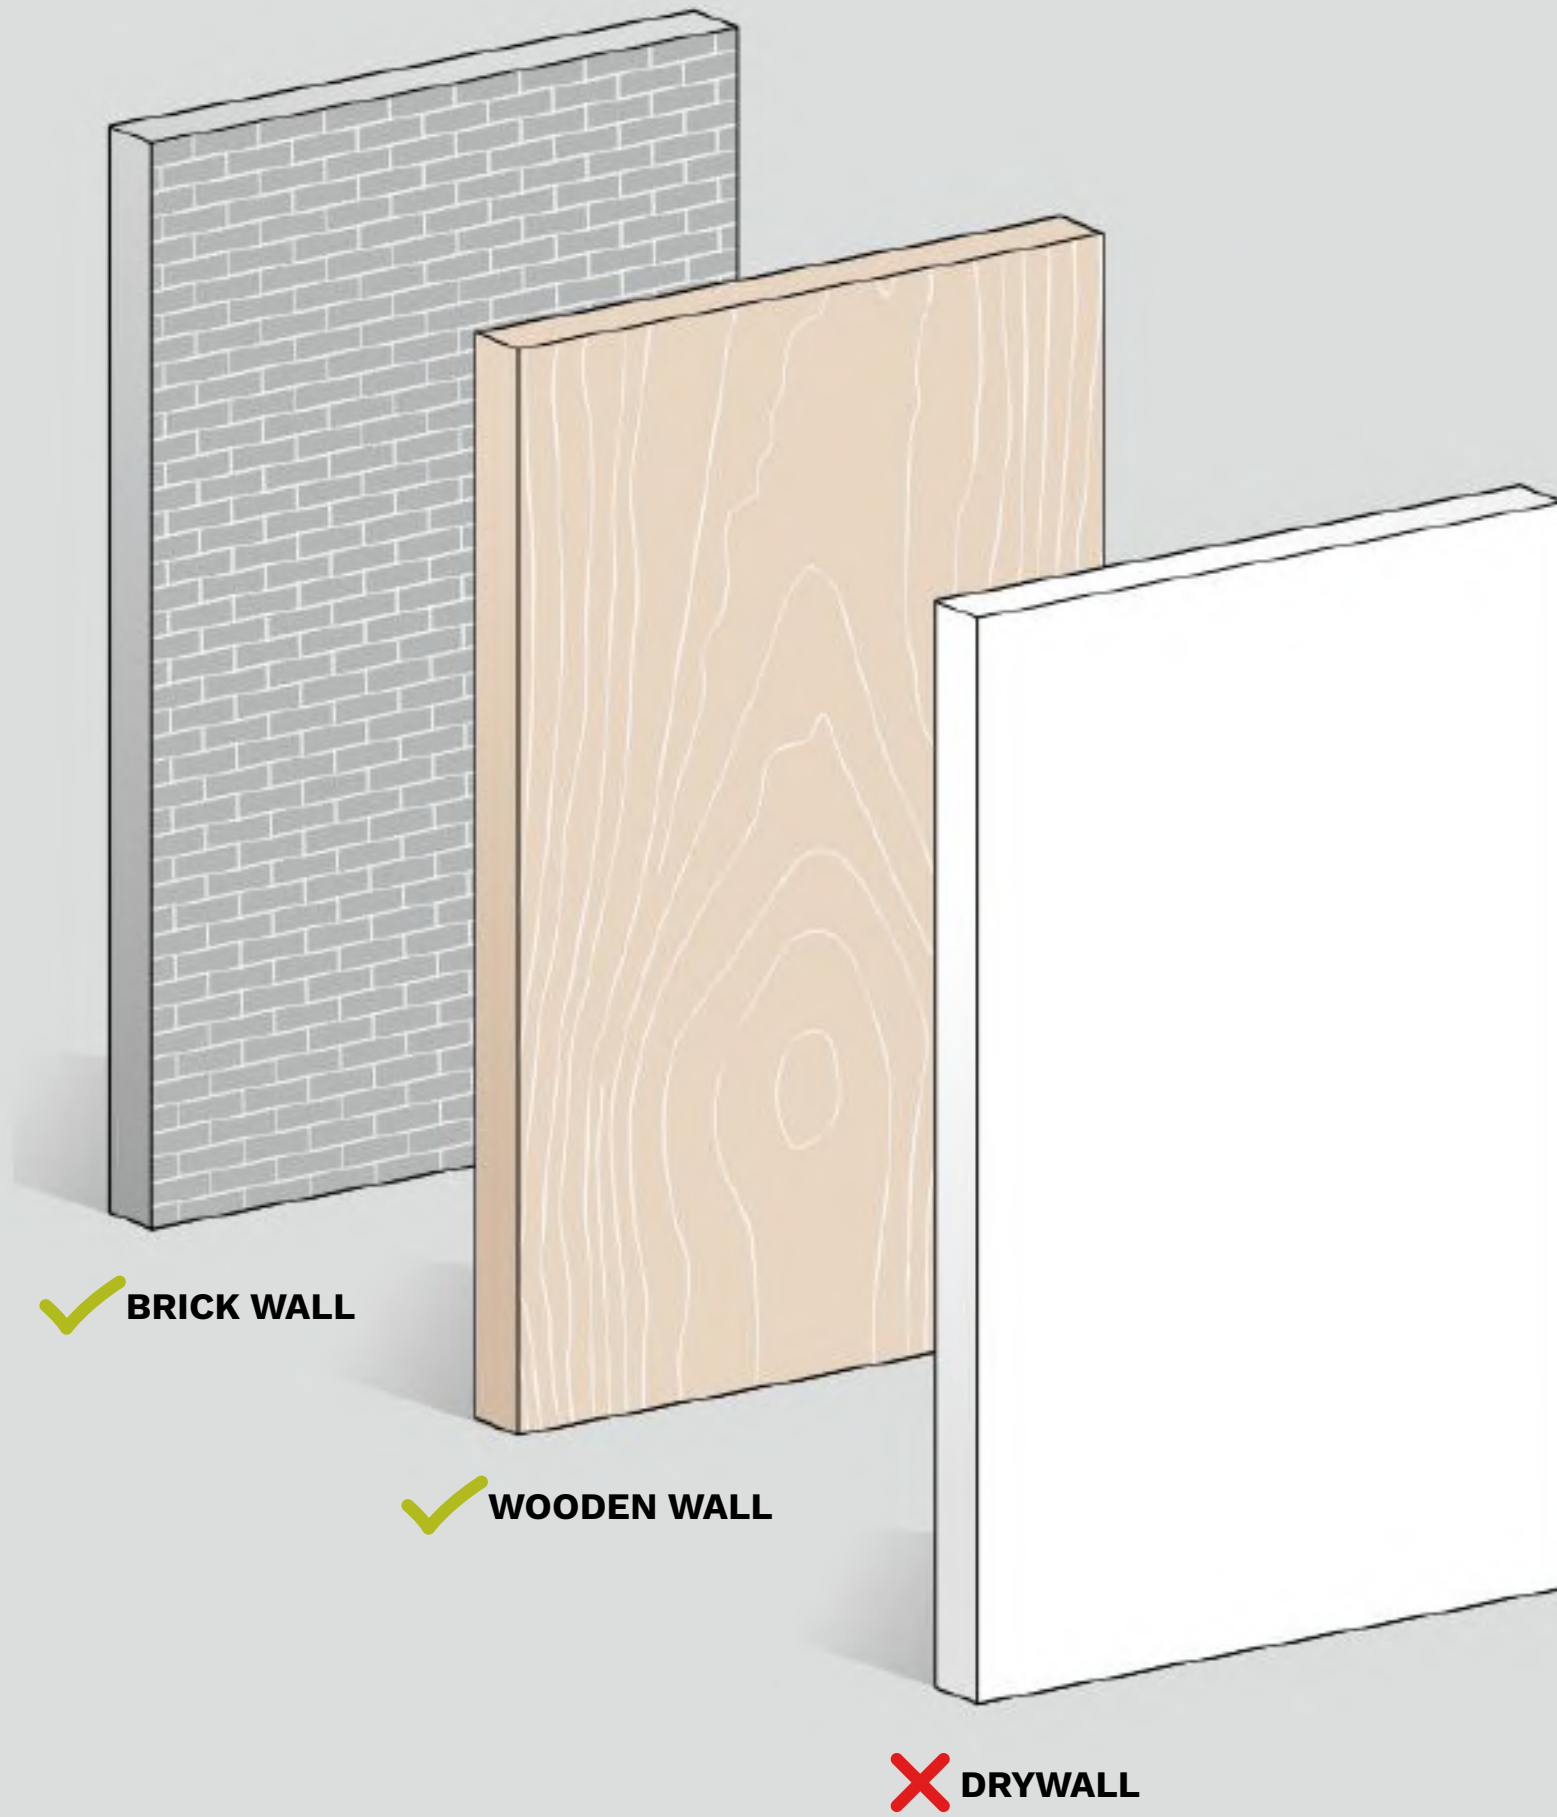

Ray: Technical Specs

- **Available lengths** - 6m, 11 and 20m; can be cut to the desired length
- **Type of lighting** - Directly, indirectly
- **Minimum cutting length** - 30mm, 50mm, 250mm, depending on the desired configuration
- **Input voltage** - 24VDC or 230V AC, depending on the desired configuration
- **Available CCT** - 2700K, 3000K, 4000K and 6000K
- **Available CRI** - CRI80 or CRI90, depending on the desired configuration
- **Luminous flux** - From 850lm/m up to 1300lm/m
- **Typical power consumption** - From 8,5W/m up to 11W/m

Minimum Application Angles

Application Examples

Installation Materials

Installation Scheme

Applications

Unparalleled Flexibility: Ray boasts a unique, thin, and flexible design that sets it apart. Its adaptability allows you to shape and position it in ways that conventional luminaires simply can't achieve. Whether you're aiming for intricate designs or dynamic lighting setups, Ray molds effortlessly to your creative vision.