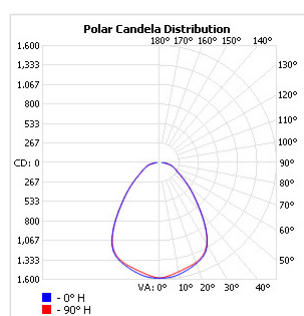

Features & Benefits

- CRI 80 as standard
- 4 color temperatures: 3000K, 4000K, 5000K, 6500K
- Long rated life: L90/B10@50,000h
- Luminaire efficiency: 110 lm/W @4000K
- UGR: 18-19

Applications & References

Office | Healthcare | Hospitality | DIY

Specifications

Power consumption	32W, 38W, 50W	
Dimensions	595 x 595 x 58 ± 1mm	1195 x 295 x 58 ± 1mm
Weight	6.3 - 6.4Kg	6.3 - 6.4Kg
Housing materials	Steel sheet & Polycarbonate	
IK code	IK04	
THD (at 230V, 50Hz, Full load)	<8%	
Protection class	Safety class 1	
Operating temperature [°C]	+5C...+45C/+41F...+113F	
Operating humidity [%]	10 ÷ 85	
Power factor	≥0.95	
AC Input [Vac]	220 - 240 VAC	
Lens angle [°]	100°	
Lifespan [h]	50,000	
Housing color	○ RAL 9003 - Signal white	
Lumen maintenance	L90/B10@50.000h at 25°C	
IP factor	IP20	
Control optional	For product information please see Kaypro SM ECO-DALI EM datasheet	
Warranty [years]	5	
Storage temperature range [°C]	+5C...+25C/+41F...+77F	
Emergency option	EM1H, EM3H	

Light application	Standard
CRI	CRI 80
CCT [K]	3000K/4000K/5000K/6500K
MacAdam	4

CRI - Color rendering, CCT - Color temperature, MacAdam - Color consistency

Light distribution

A110

RISK GROUP**RG1**

The evaluation of photobiological safety is carried out according to the standard IEC 62471:2008 ("Photobiological safety of lamps and lamp systems"). Following the definition of the risk grouping system of the mentioned IEC standard, the LEDs mounted on this family fall into the class "Low Risk (RG1 – No photobiological hazard under normal behavioral limitations)". Under real circumstances (regarding exposure time, pupils, observation distance), it is assumed that there is no endangerment to the eye from these devices. As a matter of principle, however, it should be mentioned that intense light sources have a high secondary exposure potential due to their blinding effect.