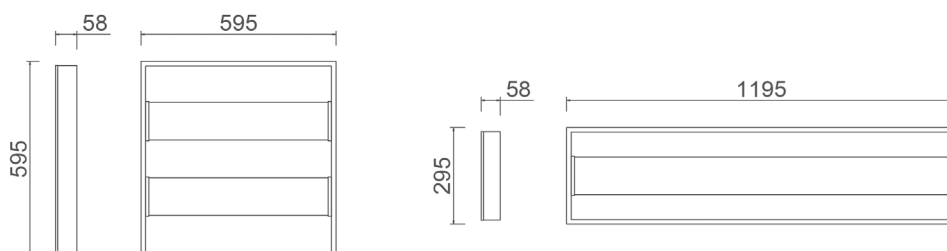

Kaypro

SURFACE MOUNTED & SUSPENDED | TEC EM SERIES

The Kaypro product family is a set of modular luminaires designed especially for modern office environments and retail spaces, with dropped ceilings. Highly modular, easy to install and maintain. Simple and compact design that supplies the maximum visual comfort. Comes in standard ceiling dimensions of 60x60 cm, 62x62 cm and 120x30 cm. It has three mounting options: recessed, surface mounted (60 x 60 cm; 120 x 30 cm) or suspended.

Office | Healthcare | Hospitality | DIY

Specifications

Power consumption	32W, 38W, 50W	
Dimensions	595 x 595 x 58 ± 1mm	1195 x 295 x 58 ± 1mm
Weight	6.3 - 6.4Kg	6.3 - 6.4Kg
Housing materials	Steel sheet & Polycarbonate	
IK code	IK04	
THD (at 230V, 50Hz, Full load)	<8%	
Protection class	Safety class 1	
Operating temperature [°C]	+5C...+45C/+41F...+113F	
Operating humidity [%]	10 ÷ 85	
Power factor	≥0.95	
AC Input [Vac]	220 - 240 VAC	
Lens angle [°]	100°	
Lifespan [h]	50,000	
Housing color	○ RAL 9003 - Signal white	
Lumen maintenance	L90/B10@50.000h at 25°C	
IP factor	IP20	
Control optional	For product information please see Kaypro SM ECO-DALI EM datasheet	
Warranty [years]	5	
Storage temperature range [°C]	+5C...+25C/+41F...+77F	
Emergency option	EM1H, EM3H	