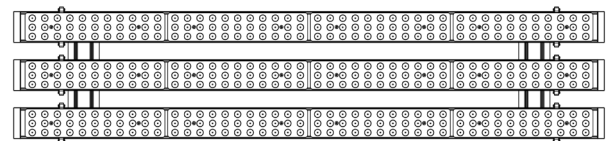

### APPLICATION

Grocery & Supermarket | Retail | DIY

SPECIFICATIONS

Power consumption	77W, 87W, 102W, 117W, 139W
Dimensions	1230 x 284 x 78 ± 1mm
Weight	6.9Kg
Housing materials	Aluminum & Polycarbonate
IK code	IK04
THD (at 230V, 50Hz, Full load)	<20%
Protection class	Safety class 1
Operating temperature [°C]	-20 ... +45 °C / -4F ... +113F
Operating humidity [%]	10 ÷ 85
Power factor	≥0.95
AC Input [Vac]	220 - 240 VAC
Lens angle [°]	30°, 60°, 90°, DA, SA
Lifespan [h]	50,000
Housing color	● Anodised gray
Lumen maintenance	L90/B10@50.000h at 25°C
IP factor	IP20
Control optional	For more information please see <b>GALAXY BLADE N ECO-DALI</b> datasheet
Warranty [years]	5
Storage temperature range [°C]	-20...+55°C / -4F ... +131F
Emergency option	-