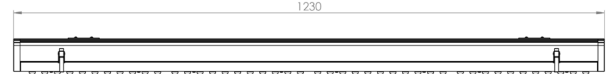

### APPLICATION

Grocery & Supermarket | Retail | DIY

SPECIFICATIONS

Power consumption	77W, 87W, 102W, 117W, 139W
Dimensions	1230 x 284 x 78 ± 1mm
Weight	6.9Kg
Housing materials	Aluminum & Polycarbonate
IK code	IK04
THD (at 230V, 50Hz, Full load)	<20%
Protection class	Safety class 1
Operating temperature [°C]	-20 ... +45 °C / -4F ... +113F
Operating humidity [%]	10 ÷ 85
Power factor	≥0.95
AC Input [Vac]	220 - 240 VAC
Lens angle [°]	30°, 60°, 90°, DA, SA
Lifespan [h]	50,000
Housing color	● Anodised gray
Lumen maintenance	L90/B10@50.000h at 25°C
IP factor	IP20
Control optional	For more information please see <b>GALAXY BLADE N ECO-DALI</b> datasheet
Warranty [years]	5
Storage temperature range [°C]	-20...+55°C / -4F ... +131F
Emergency option	-