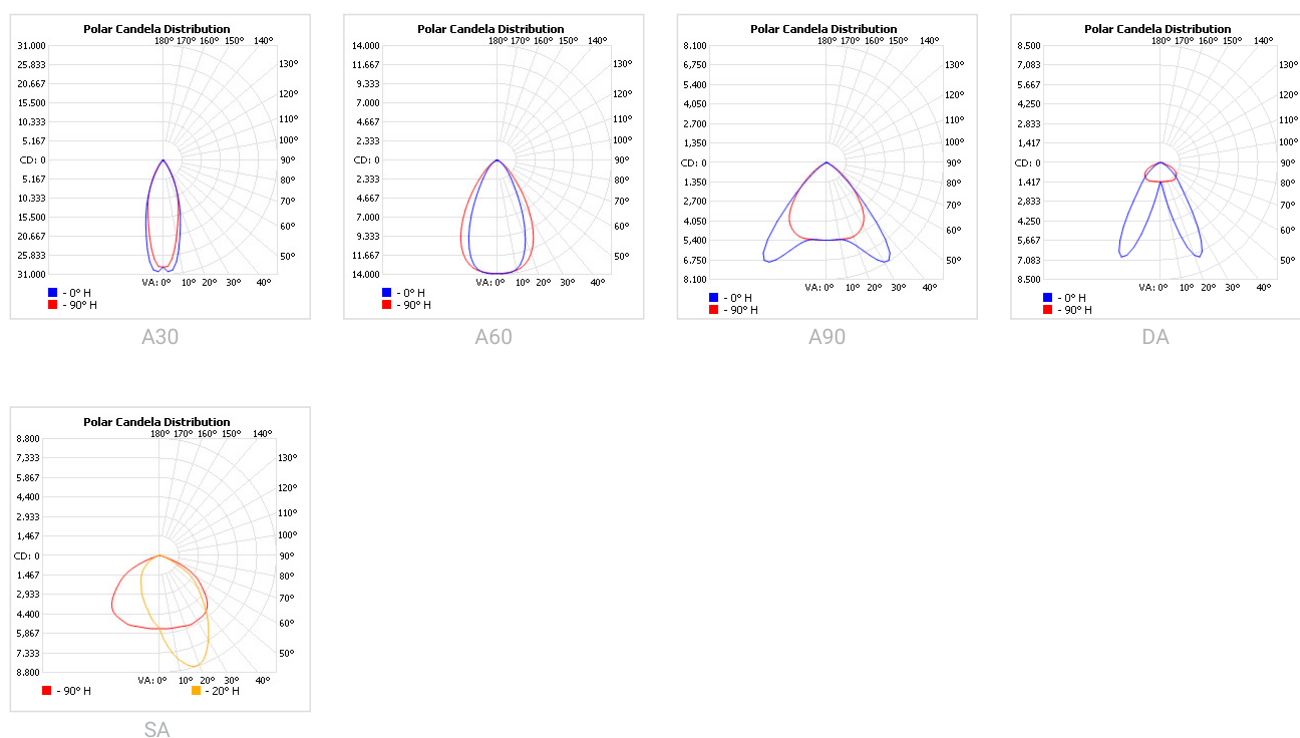

### FEATURES & BENEFITS

- CRI 80 as standard
- 4 color temperatures: 3000K, 4000K, 5000K, 6500K
- Long rated life: L90/B10@50.000h
- High luminaire efficiency: 169 lm/w @4000K

### APPLICATION

Grocery & Supermarket | Retail | DIY

SPECIFICATIONS

Power consumption	77W, 87W, 102W, 117W, 139W
Dimensions	1230 x 284 x 78 ± 1mm
Weight	6.9Kg
Housing materials	Aluminum & Polycarbonate
IK code	IK04
THD (at 230V, 50Hz, Full load)	<20%
Protection class	Safety class 1
Operating temperature [°C]	-20 ... +45 °C / -4F ... +113F
Operating humidity [%]	10 ÷ 85
Power factor	≥0.95
AC Input [Vac]	220 - 240 VAC
Lens angle [°]	30°, 60°, 90°, DA, SA
Lifespan [h]	50,000
Housing color	● Anodised gray
Lumen maintenance	L90/B10@50.000h at 25°C
IP factor	IP20
Control optional	For more information please see <b>GALAXY BLADE N ECO-DALI</b> datasheet
Warranty [years]	5
Storage temperature range [°C]	-20...+55°C / -4F ... +131F
Emergency option	-

Light application	Standard
CRI	CRI 80
CCT [K]	3000K/4000K/5000K/6500K
MacAdam	4

CRI - Color rendering, CCT - Color temperature, MacAdam - Color consistency

LIGHT DISTRIBUTION

**RISK GROUP****RG1**

The evaluation of photobiological safety is carried out according to the standard IEC 62471:2008 ("Photobiological safety of lamps and lamp systems"). Following the definition of the risk grouping system of the mentioned IEC standard, the LEDs mounted on this family fall into the class "Low Risk (RG1 – No photobiological hazard under normal behavioral limitations)". Under real circumstances (regarding exposure time, pupils, observation distance), it is assumed that there is no endangerment to the eye from these devices. As a matter of principle, however, it should be mentioned that intense light sources have a high secondary exposure potential due to their blinding effect.