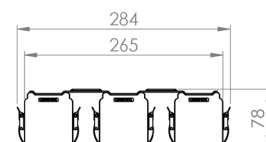

### APPLICATION

Grocery & Supermarket | Retail | DIY

SPECIFICATIONS

Power consumption	77W, 87W, 102W, 117W, 139W
Dimensions	1230 x 284 x 78 ± 1mm
Weight	6.9Kg
Housing materials	Aluminum & Polycarbonate
IK code	IK04
THD (at 230V, 50Hz, Full load)	<20%
Protection class	Safety class 1
Operating temperature [°C]	-20 ... +45 °C / -4F ... +113F
Operating humidity [%]	10 ÷ 85
Power factor	≥0.95
AC Input [Vac]	220 - 240 VAC
Lens angle [°]	30°, 60°, 90°, DA, SA
Lifespan [h]	50,000
Housing color	● Anodised gray
Lumen maintenance	L90/B10@50.000h at 25°C
IP factor	IP20
Control optional	For more information please see <b>GALAXY BLADE N ECO-DALI</b> datasheet
Warranty [years]	5
Storage temperature range [°C]	-20...+55°C / -4F ... +131F
Emergency option	-