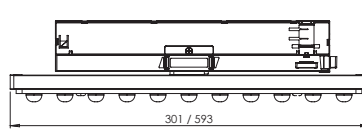

FEATURES & BENEFITS

- CRI ≥ 80 as standard
- 4 color temperatures: 3000K, 4000K, 5000K and 6500K
- Long rated life: L90/B10@50.000h
- Very high efficiency: 171 lm/w @4000K
- Wide range of lens angles: TB (30°), NB (60°), WB (90°), DA (Double Asymmetric), SA (Simple Asymmetric)