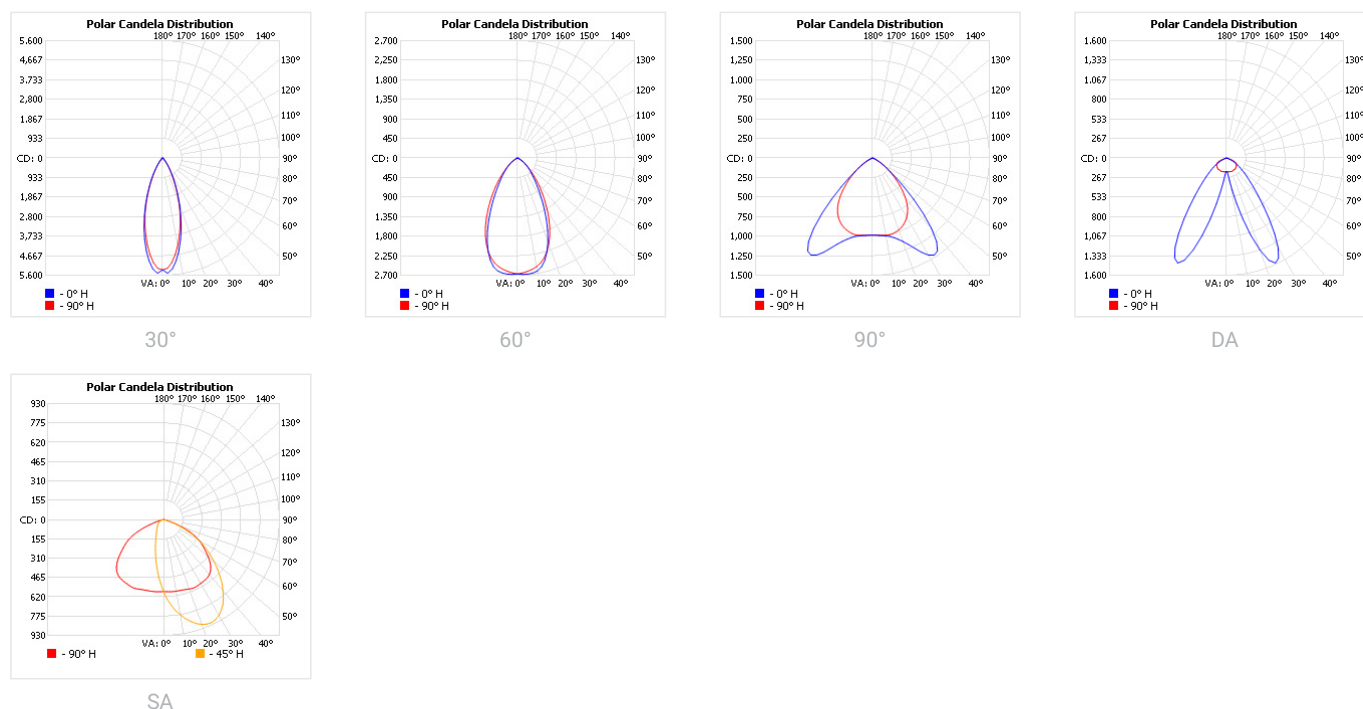

SPECIFICATIONS

Power consumption	16W	15W, 26W	21W, 37W, 44W, 50W	26W, 35W, 45W, 53W, 62W
Dimensions	301x71x68mm±1mm	593x71x69mm±1mm	1177x71x108mm±1mm	1469x71x108mm±1mm
Weight	0.95 Kg	1.27 Kg	2.3 Kg	2.6 Kg
Housing materials	Aluminum & Polycarbonate			
IK code	IK04			
THD (at 230V, 50Hz, Full load)	<9%			
Protection class	Safety class 1			
Operating temperature [°C]	-20°C ... +45°C / -4F ... +113F			
Operating humidity [%]	10 ÷ 85			
Power factor	≥0.95			
AC Input [Vac]	220 - 240 VAC			
Lens angle [°]	30°, 60°, 90°, DA, SA			
Lifespan [h]	50,000			
Housing color	● Anodised Black, ● Anodised Grey			
Lumen maintenance	L90/B10@50,000h at 25°C			
IP factor	IP20			
Control optional	DALI			
Warranty [years]	5			
Storage temperature range [°C]	-20°C ... +55°C / -4F ... +131F			
Emergency option	-			

#	Standard
CRI	CRI80
CCT [K]	3000 / 4000 / 5000 / 6500
MacAdam	4

CRI - Color rendering, CCT - Color temperature, MacAdam - Color consistency

LIGHT DISTRIBUTION