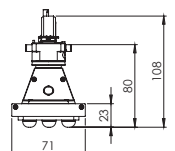

SPECIFICATIONS

| | | | | |
|--------------------------------|-----------------------------------|-----------------|--------------------|-------------------------|
| Power consumption | 16W | 15W, 26W | 21W, 37W, 44W, 50W | 26W, 35W, 45W, 53W, 62W |
| Dimensions | 301x71x68mm±1mm | 593x71x69mm±1mm | 1177x71x108mm±1mm | 1469x71x108mm±1mm |
| Weight | 0.95 Kg | 1.27 Kg | 2.3 Kg | 2.6 Kg |
| Housing materials | Aluminum & Polycarbonate | | | |
| IK code | IK04 | | | |
| THD (at 230V, 50Hz, Full load) | <9% | | | |
| Protection class | Safety class 1 | | | |
| Operating temperature [°C] | -20°C ... +45°C / -4F ... +113F | | | |
| Operating humidity [%] | 10 ÷ 85 | | | |
| Power factor | ≥0.95 | | | |
| AC Input [Vac] | 220 - 240 VAC | | | |
| Lens angle [°] | 30°, 60°, 90°, DA, SA | | | |
| Lifespan [h] | 50,000 | | | |
| Housing color | ● Anodised Black, ● Anodised Grey | | | |
| Lumen maintenance | L90/B10@50,000h at 25°C | | | |
| IP factor | IP20 | | | |
| Control optional | DALI | | | |
| Warranty [years] | 5 | | | |
| Storage temperature range [°C] | -20°C ... +55°C / -4F ... +131F | | | |
| Emergency option | - | | | |