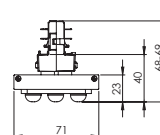

SPECIFICATIONS

| | | | | |
|--------------------------------|-----------------------------------|-----------------|--------------------|-------------------------|
| Power consumption | 16W | 15W, 26W | 21W, 37W, 44W, 50W | 26W, 35W, 45W, 53W, 62W |
| Dimensions | 301x71x68mm±1mm | 593x71x69mm±1mm | 1177x71x108mm±1mm | 1469x71x108mm±1mm |
| Weight | 0.95 Kg | 1.27 Kg | 2.3 Kg | 2.6 Kg |
| Housing materials | Aluminum & Polycarbonate | | | |
| IK code | IK04 | | | |
| THD (at 230V, 50Hz, Full load) | <9% | | | |
| Protection class | Safety class 1 | | | |
| Operating temperature [°C] | -20°C ... +45°C / -4F ... +113F | | | |
| Operating humidity [%] | 10 ÷ 85 | | | |
| Power factor | ≥0.95 | | | |
| AC Input [Vac] | 220 - 240 VAC | | | |
| Lens angle [°] | 30°, 60°, 90°, DA, SA | | | |
| Lifespan [h] | 50,000 | | | |
| Housing color | ● Anodised Black, ● Anodised Grey | | | |
| Lumen maintenance | L90/B10@50,000h at 25°C | | | |
| IP factor | IP20 | | | |
| Control optional | DALI | | | |
| Warranty [years] | 5 | | | |
| Storage temperature range [°C] | -20°C ... +55°C / -4F ... +131F | | | |
| Emergency option | - | | | |