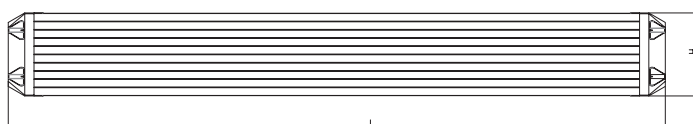

Ennio UP&DOWN Individual Lens has several series, determined by various add-on and controls:

- Ennio UP&DOWN Individual Lens Non-DALI: the standard version
- Ennio UP&DOWN Individual Lens Non-DALI EM: the standard version with emergency option (UP)
- Ennio UP&DOWN Individual Lens DALI: with DALI controls for illumination adjustments
- Ennio UP&DOWN Individual Lens DALI EM: with DALI controls for illumination adjustments and emergency options (UP)
- **Ennio UP&DOWN Individual Lens TW: the tunable white system with adjustable colour temperature**
- Ennio UP&DOWN Individual Lens PI-LED - simulates the spectral quality of natural daylight over the entire day.

### APPLICATION

Office | Healthcare | Hospitality | DIY

**SPECIFICATIONS**

Power consumption (UP)	64W	73W	128W	146W
Power consumption (DOWN)	16W, 19W, 22W, 26W, 29W	19W, 23W, 28W, 32W, 36W	32W, 38W, 44W, 52W, 58W	38W, 46W, 56W, 64W, 72W
Dimensions	1214 x 57 x 81 ± 1mm	1501 x 57 x 81 ± 1mm	2362 x 57 x 81 ± 1mm	2936 x 57 x 81 ± 1mm
Weight	4.1 kg	4.9 kg	7.7 kg	9.1 kg
DALI addresses	2 addresses	2 addresses	3 addresses	3 addresses
Housing materials	Aluminum & Polycarbonate			
IK code	IK02			
THD (at 230V, 50Hz, Full load)	<9%			
Protection class	Safety class 1			
Operating temperature [°C]	-20°C ... +45°C / -4F ... +113F			
Operating humidity [%]	10 ÷ 85			
Power factor	≥0.95			
AC Input [Vac]	220 - 240 VAC			
Lens angle [°] (UP)	100°			
Lens angle [°] (DOWN)	15°, 21°, 28°, 46°, 57°			
Lifespan [h]	50,000			
Housing color	● Anodised black			
Lumen maintenance (UP)	L70/B10@50.000h at 25°C			
Lumen maintenance (DOWN)	L90/B10@50.000h at 25°C			
IP factor	IP20			
Control optional	DALI			
Warranty [years]	5			
Storage temperature range [°C]	-20°C ... +55°C / -4F ... +131F			
Emergency option	-			
Efficiency@4000K (UP)	77 lm/W			
Efficiency@4000K (DOWN)	112 lm/W			
Light application	Standard			
CRI	CRI 90			
CCT [K] (UP/DOWN)	TW / 2700K, 3000K, 4000K			
MacAdam (UP/DOWN)	3 / 4			