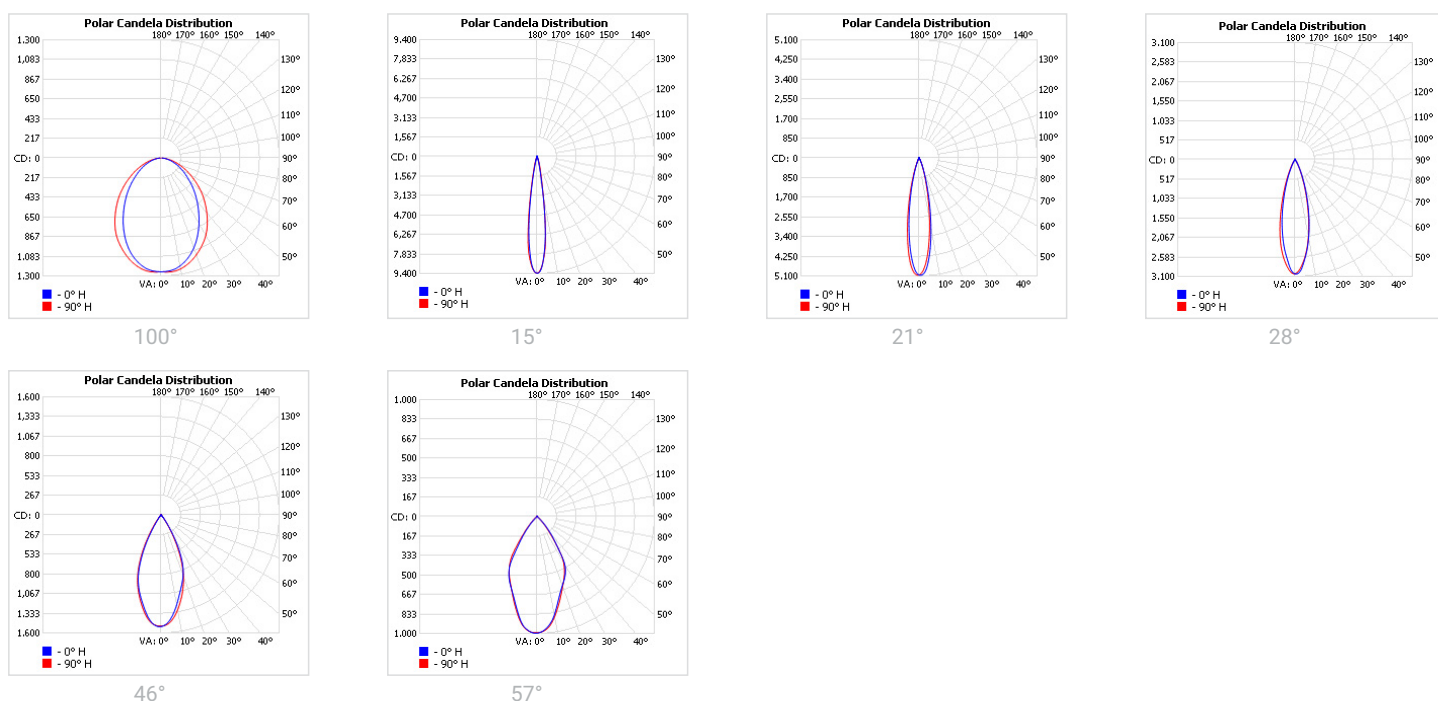

SPECIFICATIONS

Power consumption (UP)	64W	73W	128W	146W
Power consumption (DOWN)	16W, 19W, 22W, 26W, 29W	19W, 23W, 28W, 32W, 36W	32W, 38W, 44W, 52W, 58W	38W, 46W, 56W, 64W, 72W
Dimensions	1214 x 57 x 81 ± 1mm	1501 x 57 x 81 ± 1mm	2362 x 57 x 81 ± 1mm	2936 x 57 x 81 ± 1mm
Weight	4.1 kg	4.9 kg	7.7 kg	9.1 kg
DALI addresses	2 addresses	2 addresses	3 addresses	3 addresses
Housing materials	Aluminum & Polycarbonate			
IK code	IK02			
THD (at 230V, 50Hz, Full load)	<9%			
Protection class	Safety class 1			
Operating temperature [°C]	-20°C ... +45°C / -4F ... +113F			
Operating humidity [%]	10 ÷ 85			
Power factor	≥0.95			
AC Input [Vac]	220 - 240 VAC			
Lens angle [°] (UP)	100°			
Lens angle [°] (DOWN)	15°, 21°, 28°, 46°, 57°			
Lifespan [h]	50,000			
Housing color	● Anodised black			
Lumen maintenance (UP)	L70/B10@50.000h at 25°C			
Lumen maintenance (DOWN)	L90/B10@50.000h at 25°C			
IP factor	IP20			
Control optional	DALI			
Warranty [years]	5			
Storage temperature range [°C]	-20°C ... +55°C / -4F ... +131F			
Emergency option	-			
Efficiency@4000K (UP)	77 lm/W			
Efficiency@4000K (DOWN)	112 lm/W			
Light application	Standard			
CRI	CRI 90			
CCT [K] (UP/DOWN)	TW / 2700K, 3000K, 4000K			
MacAdam (UP/DOWN)	3 / 4			

CRI - Color rendering, CCT - Color temperature, MacAdam - Color consistency

LIGHT DISTRIBUTION