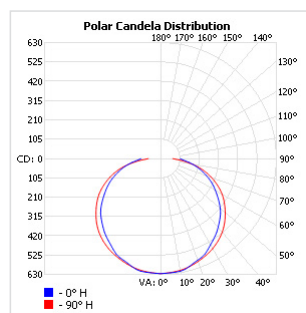

SPECIFICATIONS

Power consumption	18W, 25W, 33W	36W, 50W, 66W	54W, 75W, 99W	72W, 100W, 132W
Dimensions	1000 x 85 x 31.4 ± 1mm	2000 x 85 x 31.4 ± 1mm	3000 x 85 x 31.4 ± 1mm	4000 x 85 x 31.4 ± 1mm
Weight	2.11 Kg	4.22 Kg	6.33 Kg	8.44 Kg
Housing materials	Aluminum & Polycarbonate			
IK code	IK04			
THD (at 230V, 50Hz, Full load)	<10%			
Protection class	Safety class 1			
Operating temperature [°C]	-25°C ... +55°C / -13F ... +113F			
Operating humidity [%]	10 ÷ 85			
Power factor	≥0.92			
AC Input [Vac]	220 - 240 VAC			
Lens angle [°]	130°			
Lifespan [h]	50,000			
Housing color	○RAL 9010-Pure white ● RAL 9005-Jet black			
Lumen maintenance	L70/B10@50.000h at 25°C			
IP factor	IP20			
Control optional	ECO-DALI			
Warranty [years]	5			
Storage temperature range [°C]	-20°C ... +80°C / -4F ... +176F			
Emergency option	-			

Light application	Standard
CRI	CRI 90
CCT [K]	TW
MacAdam	3

CRI - Color rendering, CCT - Color temperature, MacAdam - Color consistency

LIGHT DISTRIBUTION

A130