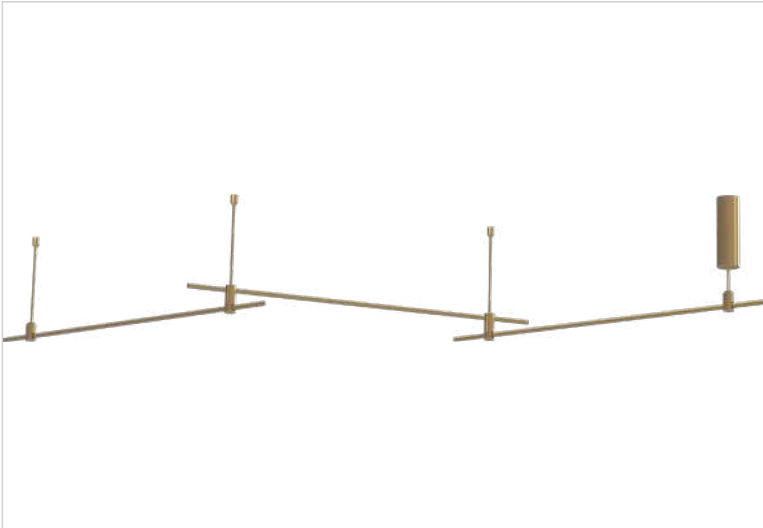

Stiletto - MD - 4XL Base Kit

SURFACE MOUNTED | NON-DALI SERIES

Step into a realm of refined illumination with Stiletto, a collection that combines the allure of golden aesthetics with the precision of LED technology.

FEATURES & BENEFITS

- Materials: Aluminium

APPLICATION

High End Grocery & Supermarkets | Fashion Retailers | Art & Exhibitions | DIY