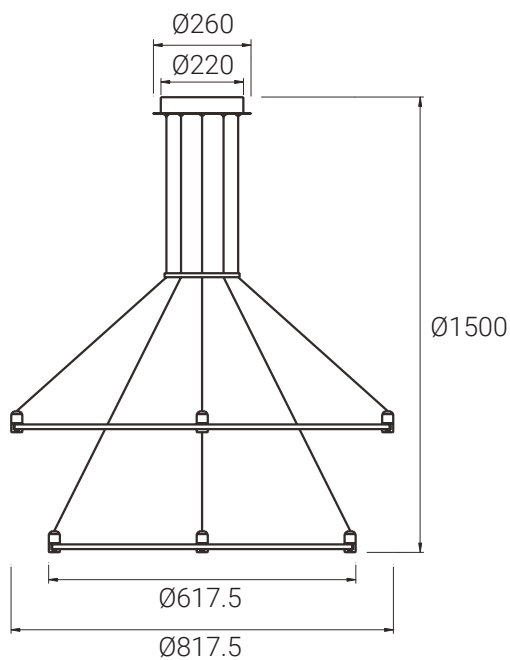

APPLICATION

High End Grocery & Supermarkets | Fashion Retailers | Art & Exhibitions | DIY