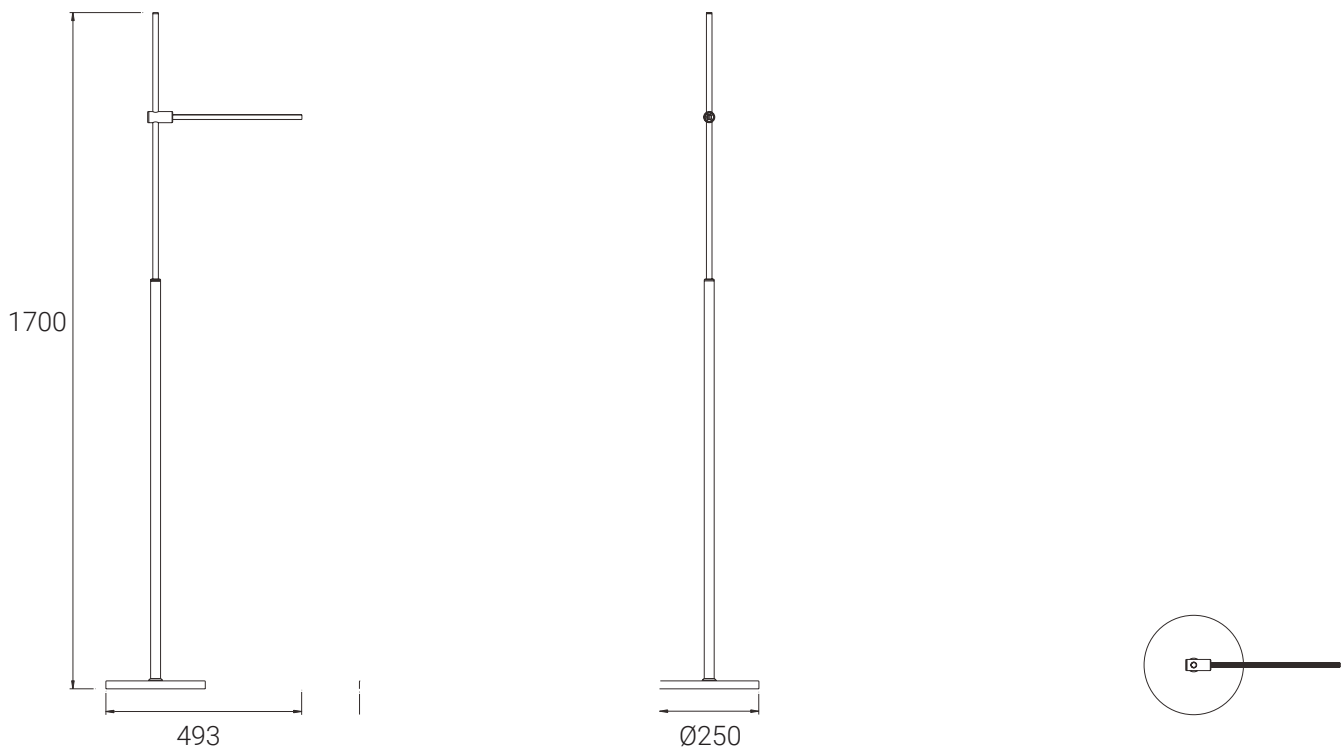

FEATURES & BENEFITS

- Materials: Aluminium
- Max power consumption: 20W

APPLICATION

High End Grocery & Supermarkets | Fashion Retailers | Art & Exhibitions | DIY

SPECIFICATIONS

Mounting type	Surface mounted
Max power consumption	20W
Dimensions	Ø250 x l493 x H1700 mm ± 1mm
Housing materials	Aluminium
IK code	IK00
Operating temperature [°C]	-20°C ... +40°C / -4F ... +104F
Operating humidity [%]	20 ÷ 90
AC Input [Vac]	220 - 240 VAC (Driver included)
Lifespan [h]	50.000
Housing color	Brass, White ,Black
Power factor	≥0.95
IP factor	IP20
Warranty [years]	5
Storage temperature range [°C]	10°C ... +30°C / 50°F ... +86°F