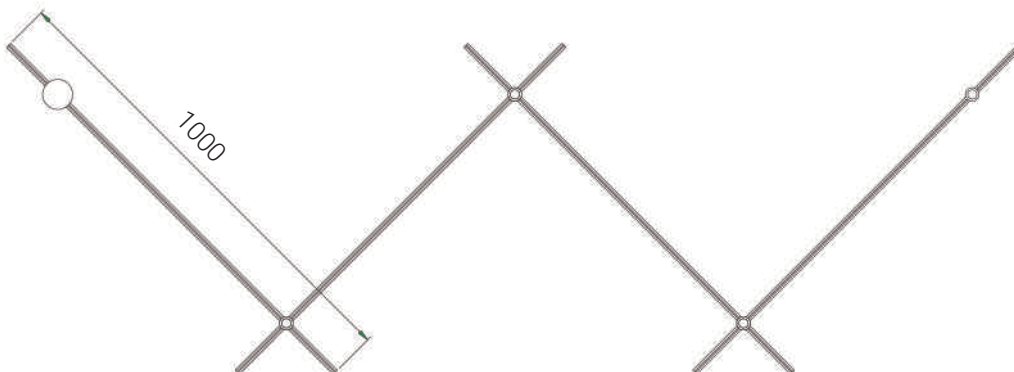

APPLICATION

High End Grocery & Supermarkets | Fashion Retailers | Art & Exhibitions | DIY