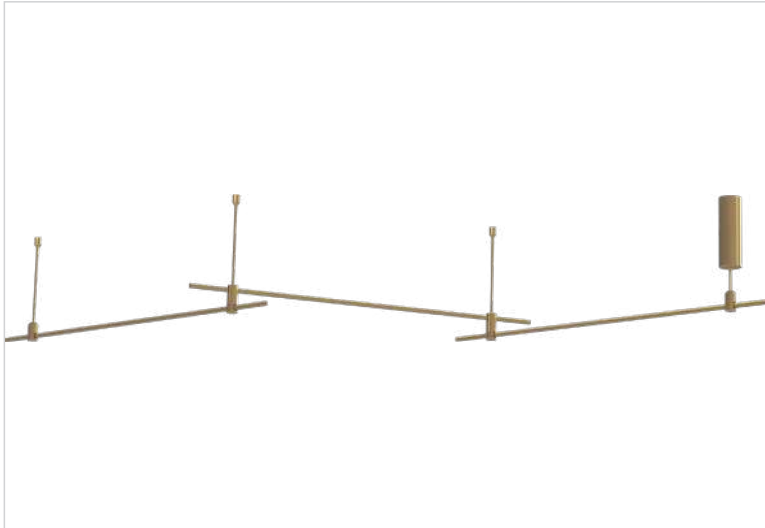

Stiletto - MD - 3XL Base Kit

SURFACE MOUNTED | NON-DALI SERIES

Step into a realm of refined illumination with Stiletto, a collection that combines the allure of golden aesthetics with the precision of LED technology.

FEATURES & BENEFITS

- Materials: Aluminium

APPLICATION

High End Grocery & Supermarkets | Fashion Retailers | Art & Exhibitions | DIY