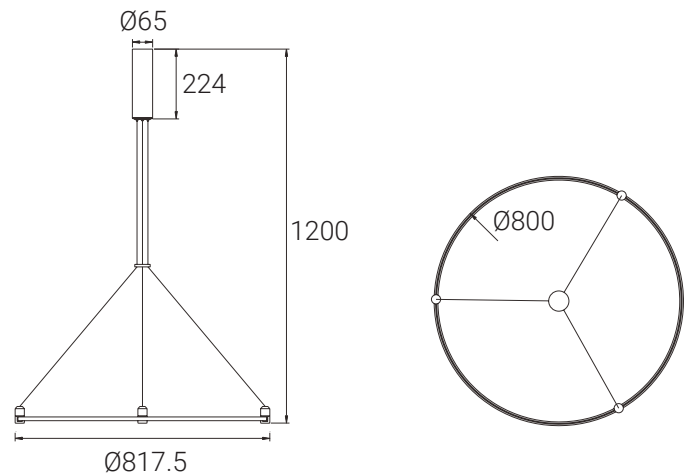

SKU SPECIFICATIONS

Product Code	Dimensions (mm)
CRI 90	
1F9021 Stiletto CHANDELIER/BASE/KIT 1075/100Wmax/24V/Brass	Ø65 x L800 x H1075 mm ± 1mm
1F9022 Stiletto CHANDELIER/BASE/KIT 1075/100Wmax/24V/White	Ø65 x L800 x H1075 mm ± 1mm
1F9023 Stiletto CHANDELIER/BASE/KIT 1075/100Wmax/24V/Black	Ø65 x L800 x H1075 mm ± 1mm

FEATURES & BENEFITS

- Materials: Aluminium
- Max power consumption: 60W

APPLICATION

High End Grocery & Supermarkets | Fashion Retailers | Art & Exhibitions | DIY

SPECIFICATIONS

Mounting type	Surface mounted
Max power consumption	60W
Dimensions	Ø617.5 x H1200 mm ± 1mm Ø817.5 x H1200 mm ± 1mm
Housing materials	Aluminium
IK code	IK00
Operating temperature [°C]	-20°C ... +40°C / -4F ... +104F
Operating humidity [%]	20 ÷ 90
AC Input [Vac]	220 - 240 VAC (Driver included)
Lifespan [h]	50.000
Housing color	Brass, White ,Black
Power factor	≥0.95
IP factor	IP20
Warranty [years]	5
Storage temperature range [°C]	10°C ... +30°C / 50°F ... +86°F

SKU SPECIFICATIONS

Product Code	Dimensions (mm)
CRI 90	
1F9024 Stiletto Circle/BASE/KIT D600/60Wmax/24V/Brass	Ø617.5 x H1200 mm ± 1mm
1F9025 Stiletto Circle/BASE/KIT D600/60Wmax/24V/White	Ø617.5 x H1200 mm ± 1mm
1F9026 Stiletto Circle/BASE/KIT D600/60Wmax/24V/Black	Ø617.5 x H1200 mm ± 1mm
1F9027 Stiletto Circle/BASE/KIT D800/60Wmax/24V/Brass	Ø817.5 x H1200 mm ± 1mm
1F9028 Stiletto Circle/BASE/KIT D800/60Wmax/24V/White	Ø817.5 x H1200 mm ± 1mm
1F9029 Stiletto Circle/BASE/KIT D800/60Wmax/24V/Black	Ø817.5 x H1200 mm ± 1mm