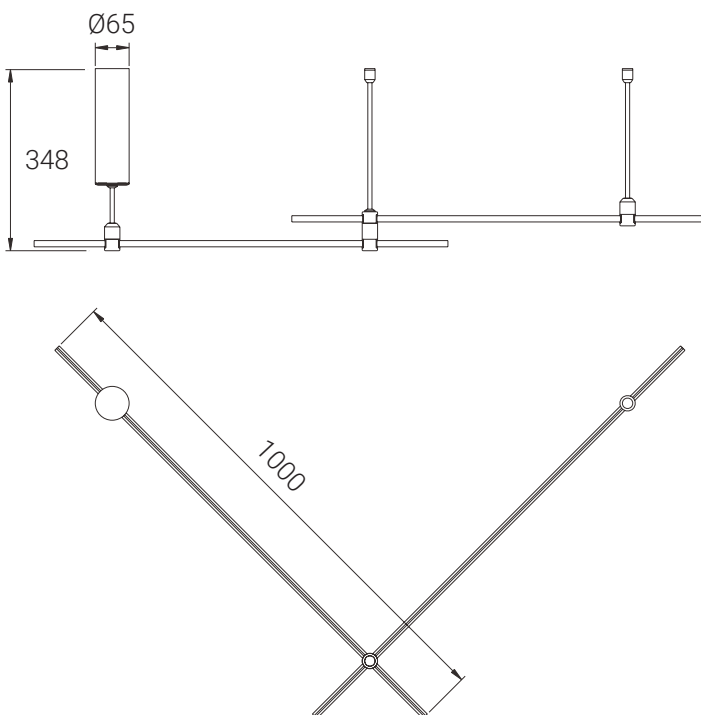

APPLICATION

High End Grocery & Supermarkets | Fashion Retailers | Art & Exhibitions | DIY