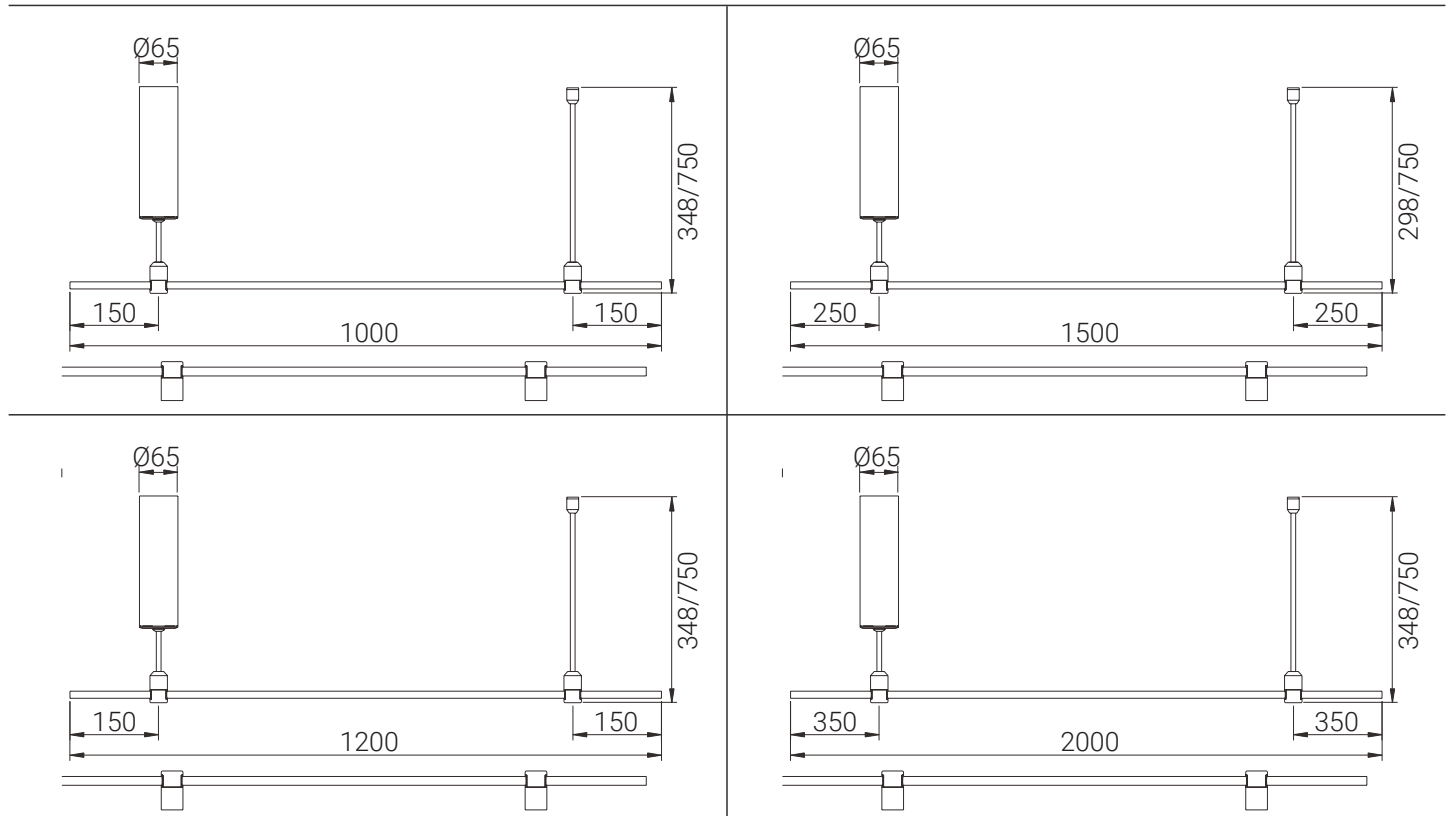

APPLICATION

High End Grocery & Supermarkets | Fashion Retailers | Art & Exhibitions | DIY