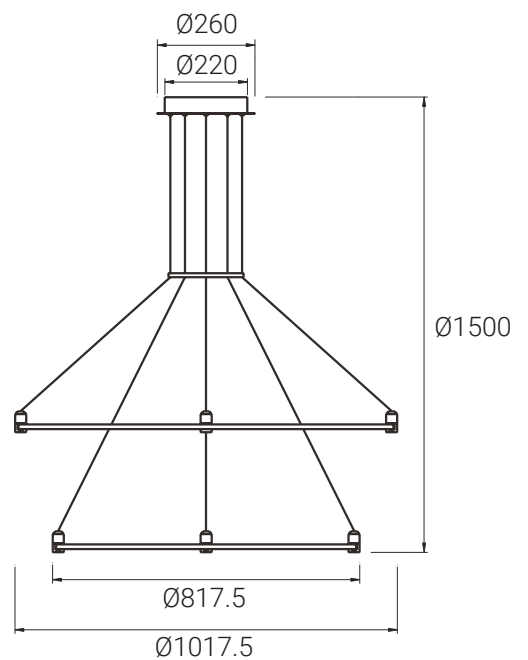

APPLICATION

High End Grocery & Supermarkets | Fashion Retailers | Art & Exhibitions | DIY