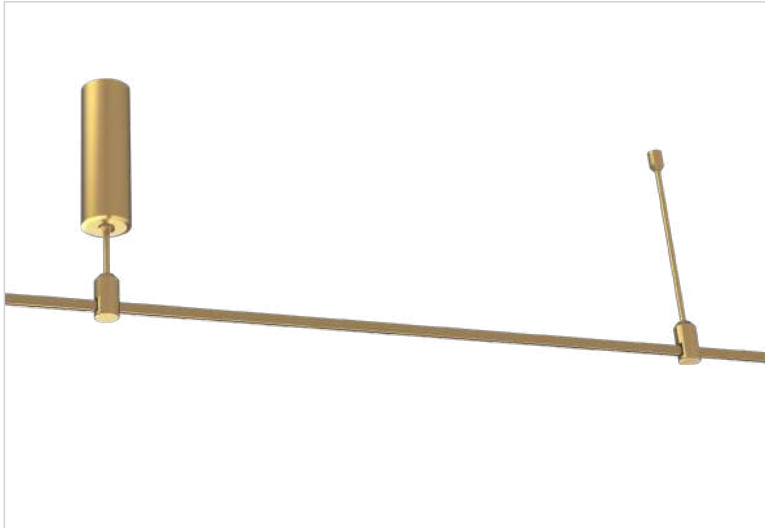

Stiletto - MD - L Base Kit

SURFACE MOUNTED | NON-DALI SERIES

Step into a realm of refined illumination with Stiletto, a collection that combines the allure of golden aesthetics with the precision of LED technology.

FEATURES & BENEFITS

- Materials: Aluminium

APPLICATION

High End Grocery & Supermarkets | Fashion Retailers | Art & Exhibitions | DIY