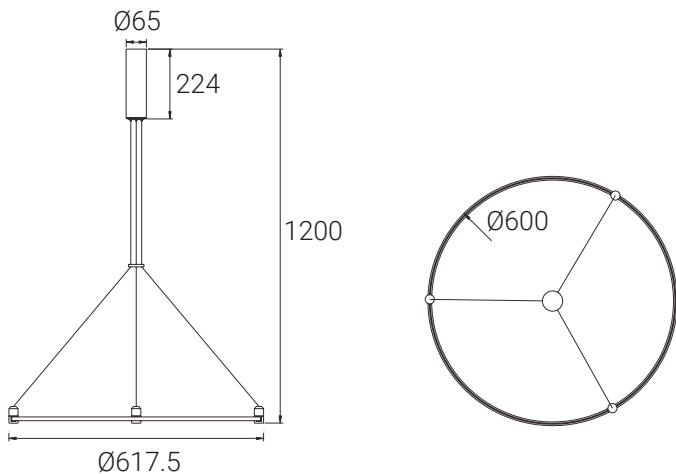

SKU SPECIFICATIONS

Product Code	Dimensions (mm)
CRI 90	
1F9021 Stiletto CHANDELIER/BASE/KIT 1075/100Wmax/24V/Brass	Ø65 x L800 x H1075 mm ± 1mm
1F9022 Stiletto CHANDELIER/BASE/KIT 1075/100Wmax/24V/White	Ø65 x L800 x H1075 mm ± 1mm
1F9023 Stiletto CHANDELIER/BASE/KIT 1075/100Wmax/24V/Black	Ø65 x L800 x H1075 mm ± 1mm

FEATURES & BENEFITS

- Materials: Aluminium
- Max power consumption: 60W

APPLICATION

High End Grocery & Supermarkets | Fashion Retailers | Art & Exhibitions | DIY

SPECIFICATIONS

Mounting type	Surface mounted
Max power consumption	60W
Dimensions	Ø617.5 x H1200 mm ± 1mm Ø817.5 x H1200 mm ± 1mm
Housing materials	Aluminium
IK code	IK00
Operating temperature [°C]	-20°C ... +40°C / -4F ... +104F
Operating humidity [%]	20 ÷ 90
AC Input [Vac]	220 - 240 VAC (Driver included)
Lifespan [h]	50.000
Housing color	Brass, White ,Black
Power factor	≥0.95
IP factor	IP20
Warranty [years]	5
Storage temperature range [°C]	10°C ... +30°C / 50°F ... +86°F

SKU SPECIFICATIONS

Product Code	Dimensions (mm)
CRI 90	
1F9024 Stiletto Circle/BASE/KIT D600/60Wmax/24V/Brass	Ø617.5 x H1200 mm ± 1mm
1F9025 Stiletto Circle/BASE/KIT D600/60Wmax/24V/White	Ø617.5 x H1200 mm ± 1mm
1F9026 Stiletto Circle/BASE/KIT D600/60Wmax/24V/Black	Ø617.5 x H1200 mm ± 1mm
1F9027 Stiletto Circle/BASE/KIT D800/60Wmax/24V/Brass	Ø817.5 x H1200 mm ± 1mm
1F9028 Stiletto Circle/BASE/KIT D800/60Wmax/24V/White	Ø817.5 x H1200 mm ± 1mm
1F9029 Stiletto Circle/BASE/KIT D800/60Wmax/24V/Black	Ø817.5 x H1200 mm ± 1mm