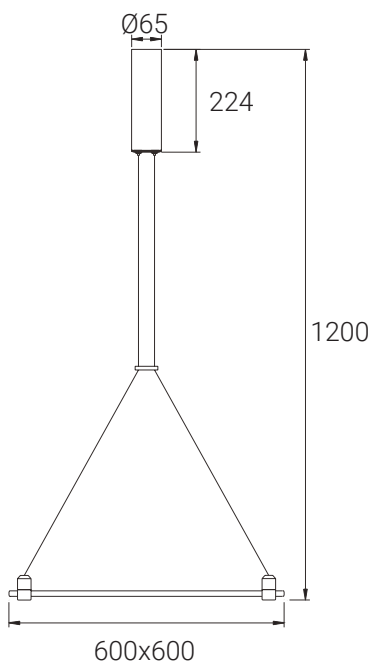

SKU SPECIFICATIONS

Product Code	Dimensions (mm)
CRI 90	
1F9021 Stiletto CHANDELIER/BASE/KIT 1075/100Wmax/24V/Brass	Ø65 x L800 x H1075 mm ± 1mm
1F9022 Stiletto CHANDELIER/BASE/KIT 1075/100Wmax/24V/White	Ø65 x L800 x H1075 mm ± 1mm
1F9023 Stiletto CHANDELIER/BASE/KIT 1075/100Wmax/24V/Black	Ø65 x L800 x H1075 mm ± 1mm

SKU SPECIFICATIONS

Product Code	Dimensions (mm)
CRI 90	
1F9024 Stiletto Circle/BASE/KIT D600/60Wmax/24V/Brass	Ø617.5 x H1200 mm ± 1mm
1F9025 Stiletto Circle/BASE/KIT D600/60Wmax/24V/White	Ø617.5 x H1200 mm ± 1mm
1F9026 Stiletto Circle/BASE/KIT D600/60Wmax/24V/Black	Ø617.5 x H1200 mm ± 1mm
1F9027 Stiletto Circle/BASE/KIT D800/60Wmax/24V/Brass	Ø817.5 x H1200 mm ± 1mm
1F9028 Stiletto Circle/BASE/KIT D800/60Wmax/24V/White	Ø817.5 x H1200 mm ± 1mm
1F9029 Stiletto Circle/BASE/KIT D800/60Wmax/24V/Black	Ø817.5 x H1200 mm ± 1mm

SKU SPECIFICATIONS

Product Code	Dimensions (mm)
CRI 90	
1F9030 Stiletto Circle/BASE/KIT 3in1 D600/D800/D1000/350Wmax/24V/Brass	Ø617.5 x Ø817.5 x Ø1017.5 x H2000 mm ± 1mm
1F9031 Stiletto Circle/BASE/KIT 3in1 D600/D800/D1000/350Wmax/24V/White	Ø617.5 x Ø817.5 x Ø1017.5 x H2000 mm ± 1mm
1F9032 Stiletto Circle/BASE/KIT 3in1 D600/D800/D1000/350Wmax/24V/Black	Ø617.5 x Ø817.5 x Ø1017.5 x H2000 mm ± 1mm

FEATURES & BENEFITS

- Materials: Aluminium
- Max power consumption: 60W

APPLICATION

High End Grocery & Supermarkets | Fashion Retailers | Art & Exhibitions | DIY

SPECIFICATIONS

Mounting type	Surface mounted	
Max power consumption	60W	
Dimensions	L600 x l600 x H1200 mm ± 1mm	L800 x l800 x H1200 mm ± 1mm
Housing materials	Aluminium	
IK code	IK00	
Operating temperature [°C]	-20°C ... +40°C / -4F ... +104F	
Operating humidity [%]	20 ÷ 90	
AC Input [Vac]	220 - 240 VAC (Driver included)	
Lifespan [h]	50.000	
Housing color	Brass, White ,Black	
Power factor	≥0.95	
IP factor	IP20	
Warranty [years]	5	
Storage temperature range [°C]	10°C ... +30°C / 50°F ... +86°F	