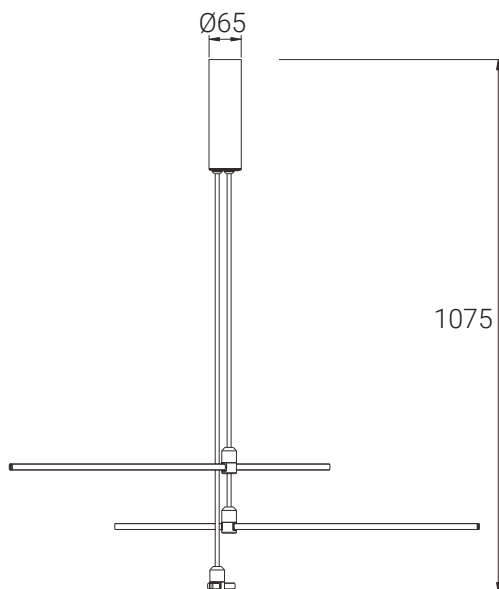

FEATURES & BENEFITS

- Materials: Aluminium
- Max power consumption: 100W

APPLICATION

High End Grocery & Supermarkets | Fashion Retailers | Art & Exhibitions | DIY

SPECIFICATIONS

Mounting type	Surface mounted
Max power consumption	100W
Dimensions	Ø65 x L800 x H1075 mm ± 1mm
Housing materials	Aluminium
IK code	IK00
Operating temperature [°C]	-20°C ... +40°C / -4F ... +104F
Operating humidity [%]	20 ÷ 90
AC Input [Vac]	220 - 240 VAC (Driver included)
Lifespan [h]	50.000
Housing color	Brass, White ,Black
Power factor	≥0.95
IP factor	IP20
Warranty [years]	5
Storage temperature range [°C]	10°C ... +30°C / 50°F ... +86°F

SKU SPECIFICATIONS

Product Code	Dimensions (mm)
CRI 90	
1F9021 Stiletto CHANDELIER/BASE/KIT 1075/100Wmax/24V/Brass	Ø65 x L800 x H1075 mm ± 1mm
1F9022 Stiletto CHANDELIER/BASE/KIT 1075/100Wmax/24V/White	Ø65 x L800 x H1075 mm ± 1mm
1F9023 Stiletto CHANDELIER/BASE/KIT 1075/100Wmax/24V/Black	Ø65 x L800 x H1075 mm ± 1mm

SKU SPECIFICATIONS

Product Code	Dimensions (mm)
CRI 90	
1F9024 Stiletto Circle/BASE/KIT D600/60Wmax/24V/Brass	Ø617.5 x H1200 mm ± 1mm
1F9025 Stiletto Circle/BASE/KIT D600/60Wmax/24V/White	Ø617.5 x H1200 mm ± 1mm
1F9026 Stiletto Circle/BASE/KIT D600/60Wmax/24V/Black	Ø617.5 x H1200 mm ± 1mm
1F9027 Stiletto Circle/BASE/KIT D800/60Wmax/24V/Brass	Ø817.5 x H1200 mm ± 1mm
1F9028 Stiletto Circle/BASE/KIT D800/60Wmax/24V/White	Ø817.5 x H1200 mm ± 1mm
1F9029 Stiletto Circle/BASE/KIT D800/60Wmax/24V/Black	Ø817.5 x H1200 mm ± 1mm