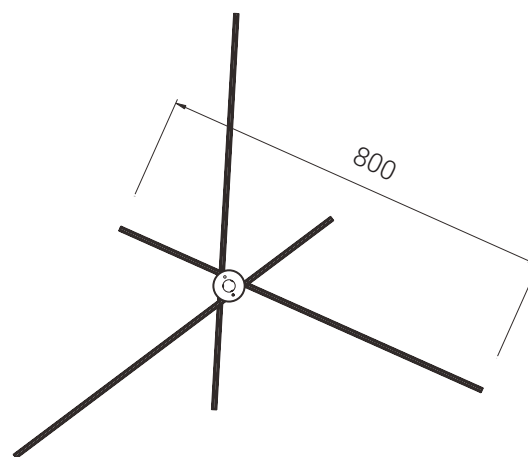

FEATURES & BENEFITS

- Materials: Aluminium
- Max power consumption: 100W

APPLICATION

High End Grocery & Supermarkets | Fashion Retailers | Art & Exhibitions | DIY

SPECIFICATIONS

Mounting type	Surface mounted
Max power consumption	100W
Dimensions	Ø65 x L800 x H1075 mm ± 1mm
Housing materials	Aluminium
IK code	IK00
Operating temperature [°C]	-20°C ... +40°C / -4F ... +104F
Operating humidity [%]	20 ÷ 90
AC Input [Vac]	220 - 240 VAC (Driver included)
Lifespan [h]	50.000
Housing color	Brass, White ,Black
Power factor	≥0.95
IP factor	IP20
Warranty [years]	5
Storage temperature range [°C]	10°C ... +30°C / 50°F ... +86°F

SKU SPECIFICATIONS

Product Code	Dimensions (mm)
CRI 90	
1F9021 Stiletto CHANDELIER/BASE/KIT 1075/100Wmax/24V/Brass	Ø65 x L800 x H1075 mm ± 1mm
1F9022 Stiletto CHANDELIER/BASE/KIT 1075/100Wmax/24V/White	Ø65 x L800 x H1075 mm ± 1mm
1F9023 Stiletto CHANDELIER/BASE/KIT 1075/100Wmax/24V/Black	Ø65 x L800 x H1075 mm ± 1mm

FEATURES & BENEFITS

- Materials: Aluminium
- Max power consumption: 60W

APPLICATION

High End Grocery & Supermarkets | Fashion Retailers | Art & Exhibitions | DIY

SPECIFICATIONS

Mounting type	Surface mounted
Max power consumption	60W
Dimensions	Ø617.5 x H1200 mm ± 1mm Ø817.5 x H1200 mm ± 1mm
Housing materials	Aluminium
IK code	IK00
Operating temperature [°C]	-20°C ... +40°C / -4F ... +104F
Operating humidity [%]	20 ÷ 90
AC Input [Vac]	220 - 240 VAC (Driver included)
Lifespan [h]	50.000
Housing color	Brass, White ,Black
Power factor	≥0.95
IP factor	IP20
Warranty [years]	5
Storage temperature range [°C]	10°C ... +30°C / 50°F ... +86°F