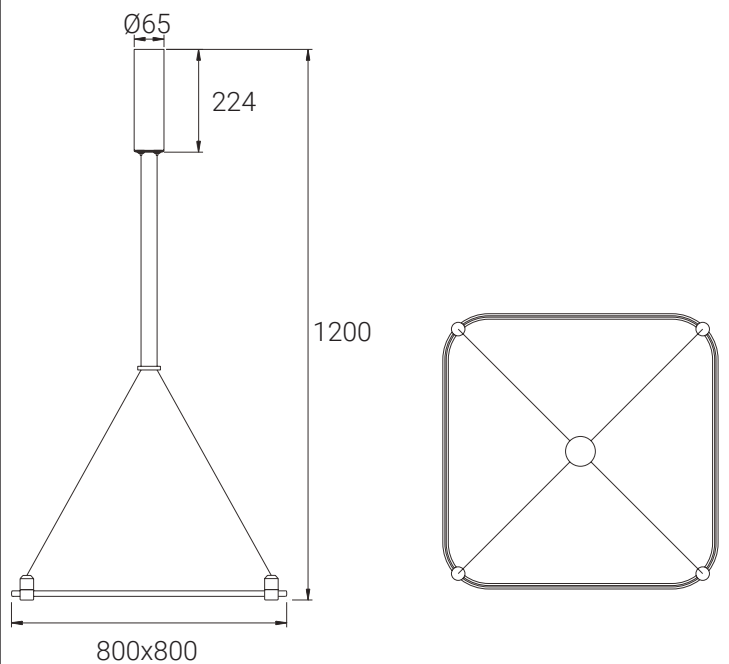

SKU SPECIFICATIONS

Product Code	Dimensions (mm)
CRI 90	
1F9021 Stiletto CHANDELIER/BASE/KIT 1075/100Wmax/24V/Brass	Ø65 x L800 x H1075 mm ± 1mm
1F9022 Stiletto CHANDELIER/BASE/KIT 1075/100Wmax/24V/White	Ø65 x L800 x H1075 mm ± 1mm
1F9023 Stiletto CHANDELIER/BASE/KIT 1075/100Wmax/24V/Black	Ø65 x L800 x H1075 mm ± 1mm

SKU SPECIFICATIONS

Product Code	Dimensions (mm)
CRI 90	
1F9024 Stiletto Circle/BASE/KIT D600/60Wmax/24V/Brass	Ø617.5 x H1200 mm ± 1mm
1F9025 Stiletto Circle/BASE/KIT D600/60Wmax/24V/White	Ø617.5 x H1200 mm ± 1mm
1F9026 Stiletto Circle/BASE/KIT D600/60Wmax/24V/Black	Ø617.5 x H1200 mm ± 1mm
1F9027 Stiletto Circle/BASE/KIT D800/60Wmax/24V/Brass	Ø817.5 x H1200 mm ± 1mm
1F9028 Stiletto Circle/BASE/KIT D800/60Wmax/24V/White	Ø817.5 x H1200 mm ± 1mm
1F9029 Stiletto Circle/BASE/KIT D800/60Wmax/24V/Black	Ø817.5 x H1200 mm ± 1mm

SKU SPECIFICATIONS

Product Code	Dimensions (mm)
CRI 90	
1F9030 Stiletto Circle/BASE/KIT 3in1 D600/D800/D1000/350Wmax/24V/Brass	Ø617.5 x Ø817.5 x Ø1017.5 x H2000 mm ± 1mm
1F9031 Stiletto Circle/BASE/KIT 3in1 D600/D800/D1000/350Wmax/24V/White	Ø617.5 x Ø817.5 x Ø1017.5 x H2000 mm ± 1mm
1F9032 Stiletto Circle/BASE/KIT 3in1 D600/D800/D1000/350Wmax/24V/Black	Ø617.5 x Ø817.5 x Ø1017.5 x H2000 mm ± 1mm

FEATURES & BENEFITS

- Materials: Aluminium
- Max power consumption: 60W

APPLICATION

High End Grocery & Supermarkets | Fashion Retailers | Art & Exhibitions | DIY

SPECIFICATIONS

Mounting type	Surface mounted	
Max power consumption	60W	
Dimensions	L600 x l600 x H1200 mm ± 1mm	L800 x l800 x H1200 mm ± 1mm
Housing materials	Aluminium	
IK code	IK00	
Operating temperature [°C]	-20°C ... +40°C / -4F ... +104F	
Operating humidity [%]	20 ÷ 90	
AC Input [Vac]	220 - 240 VAC (Driver included)	
Lifespan [h]	50.000	
Housing color	Brass, White ,Black	
Power factor	≥0.95	
IP factor	IP20	
Warranty [years]	5	
Storage temperature range [°C]	10°C ... +30°C / 50°F ... +86°F	