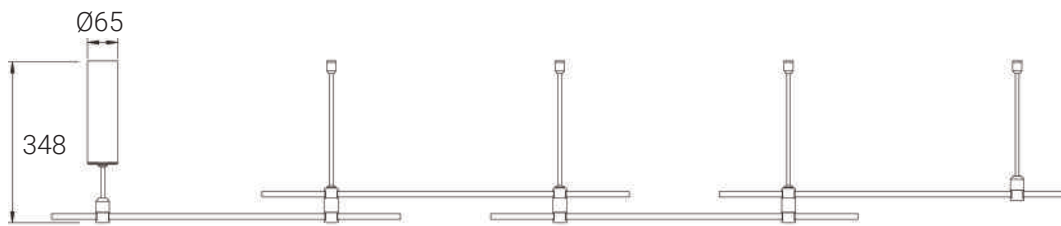

APPLICATION

High End Grocery & Supermarkets | Fashion Retailers | Art & Exhibitions | DIY