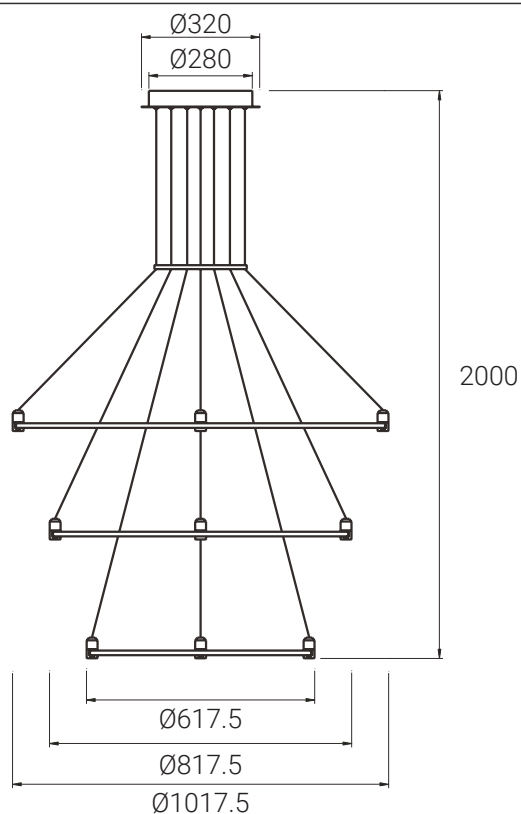

SKU SPECIFICATIONS

Product Code	Dimensions (mm)
CRI 90	
1F9033 Stiletto Circle/BASE/KIT 2in1 D1000/D800/200Wmax/24V/Brass	Ø817.5 x Ø1017.5 x H1500 mm ± 1mm
1F9034 Stiletto Circle/BASE/KIT 2in1 D1000/D800/200Wmax/24V/White	Ø817.5 x Ø1017.5 x H1500 mm ± 1mm
1F9035 Stiletto Circle/BASE/KIT 2in1 D1000/D800/200Wmax/24V/Black	Ø817.5 x Ø1017.5 x H1500 mm ± 1mm
1F9036 Stiletto Circle/BASE/KIT 2in1 D800/D600/200Wmax/24V/Brass	Ø617.5 x Ø817.5 x H1500 mm ± 1mm
1F9037 Stiletto Circle/BASE/KIT 2in1 D800/D600/200Wmax/24V/White	Ø617.5 x Ø817.5 x H1500 mm ± 1mm
1F9038 Stiletto Circle/BASE/KIT 2in1 D800/D600/200Wmax/24V/Black	Ø617.5 x Ø817.5 x H1500 mm ± 1mm

FEATURES & BENEFITS

- Materials: Aluminium
- Max power consumption: 350W

APPLICATION

High End Grocery & Supermarkets | Fashion Retailers | Art & Exhibitions | DIY

SPECIFICATIONS

Mounting type	Surface mounted
Max power consumption	350W
Dimensions	Ø617.5 x Ø817.5 x Ø1017.5 x H2000 mm ± 1mm
Housing materials	Aluminium
IK code	IK00
Operating temperature [°C]	-20°C ... +40°C / -4F ... +104F
Operating humidity [%]	20 ÷ 90
AC Input [Vac]	220 - 240 VAC (Driver included)
Lifespan [h]	50.000
Housing color	Brass, White ,Black
Power factor	≥0.95
IP factor	IP20
Warranty [years]	5
Storage temperature range [°C]	10°C ... +30°C / 50°F ... +86°F

SKU SPECIFICATIONS

Product Code	Dimensions (mm)
CRI 90	
1F9030 Stiletto Circle/BASE/KIT 3in1 D600/D800/D1000/350Wmax/24V/Brass	Ø617.5 x Ø817.5 x Ø1017.5 x H2000 mm ± 1mm
1F9031 Stiletto Circle/BASE/KIT 3in1 D600/D800/D1000/350Wmax/24V/White	Ø617.5 x Ø817.5 x Ø1017.5 x H2000 mm ± 1mm
1F9032 Stiletto Circle/BASE/KIT 3in1 D600/D800/D1000/350Wmax/24V/Black	Ø617.5 x Ø817.5 x Ø1017.5 x H2000 mm ± 1mm