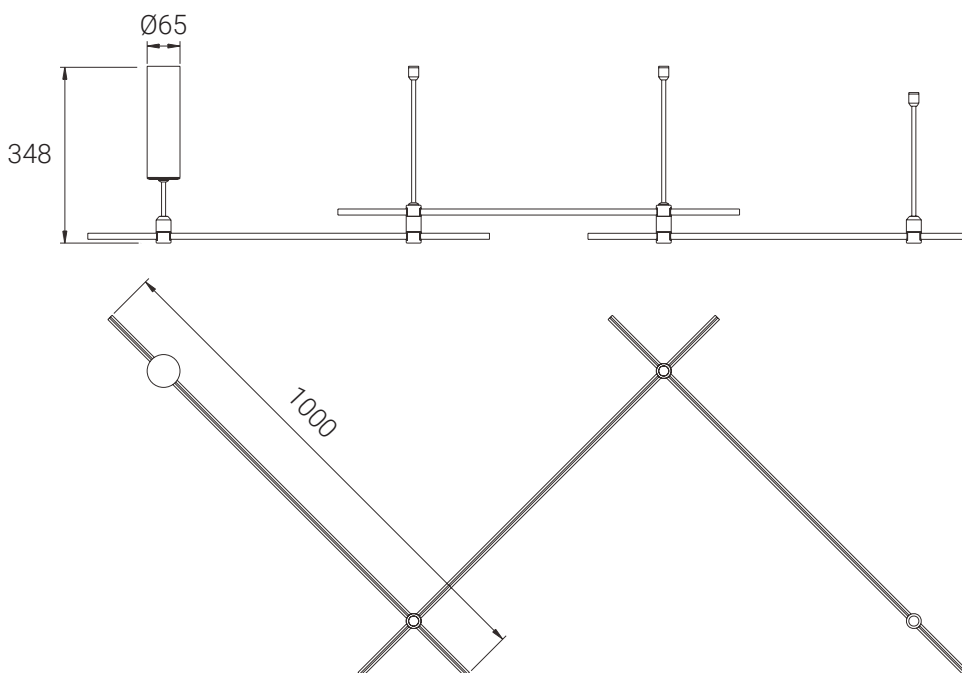

APPLICATION

High End Grocery & Supermarkets | Fashion Retailers | Art & Exhibitions | DIY