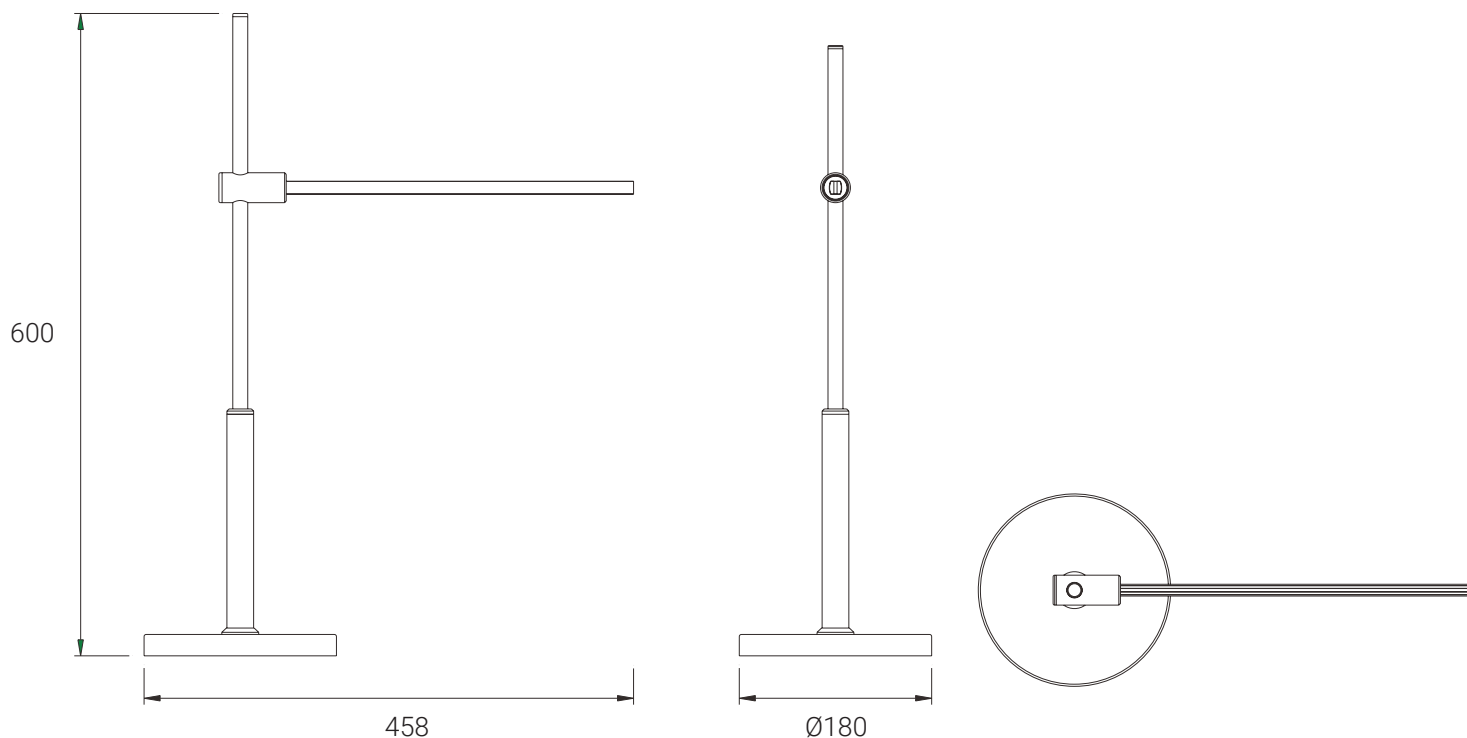

APPLICATION

High End Grocery & Supermarkets | Fashion Retailers | Art & Exhibitions | DIY