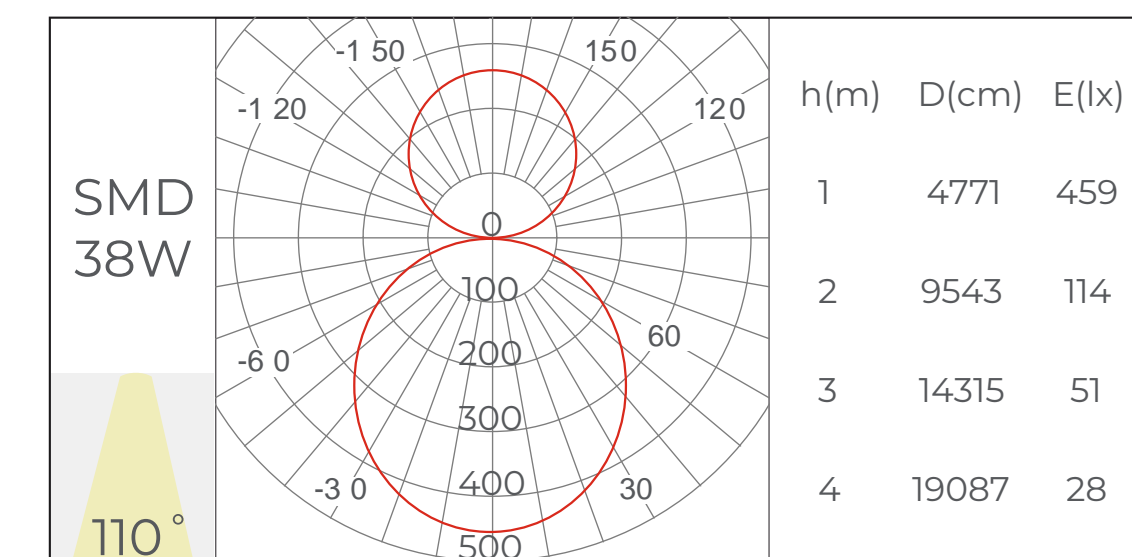

Basic Parameters:

Model	CRI	Lumens	Voltage	Typ. Power	Size	LEDs/pcs	Cutting unit
DS8160	>80 >90	2880LM/ M	24V	19.2W/m	5000x15x1.5mm	160LEDs	50mm / 8LEDs
DMA120	>80	720LM/ M	24V	25W/m	5000x15x1.5mm	120LEDs	50mm / 6LEDs
DA168	>80	815LM/ M	24V	20W/m	4000x15x1.5mm	168LEDs	35.7mm / 6LEDs
DS8320	>80 >90	2880LM/ M	24V	19.2W/m	4000x20x1.5mm	320LEDs	50mm / 8LEDs
DY8160	>80 >90	1440LM/ pcs	24V	9.6W/ pcs	499x20x5.8mm	80LEDs	100mm / 16LEDs