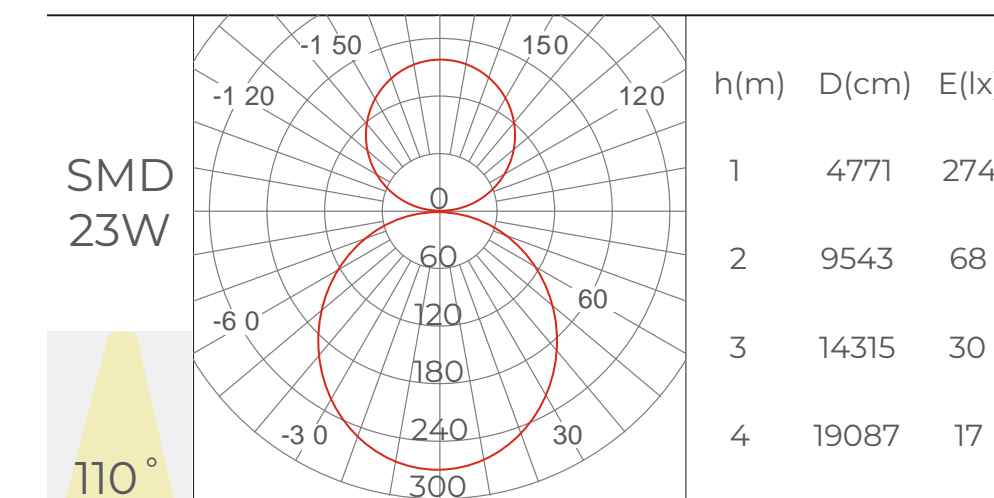

Basic Parameters:

Model	CRI	Lumens	Voltage	Typ. Power	Size	LEDs/pcs	Cutting unit
DY8160	>80 >90	11125LM/ pcs	24V	11.6W/ pcs	D1500x45°x20x 5.8mm	64LEDs	16LEDs