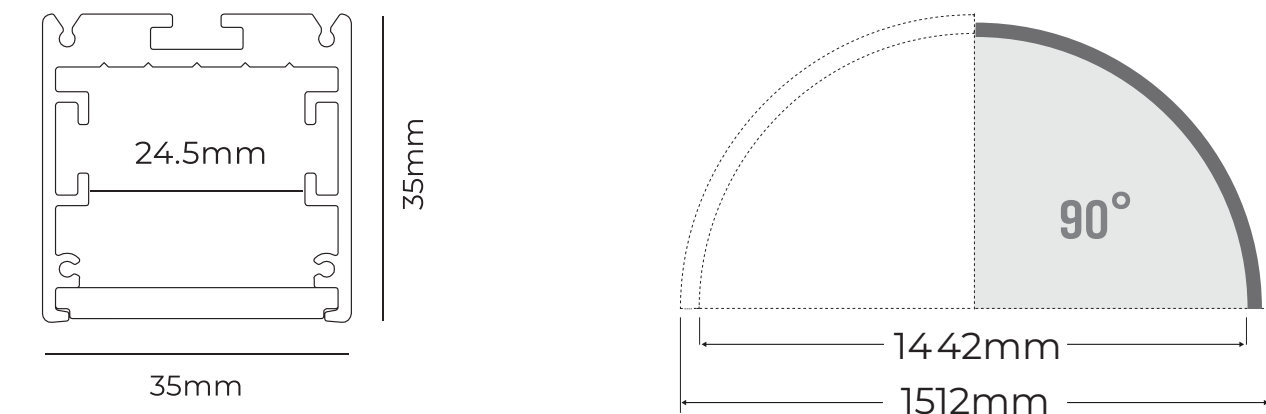

Basic Parameters:

Model	CRI	Lumens	Voltage	Typ. Power	Size	LEDs/pcs	Cutting unit
DS8160	>80 >90	2880LM/ M	24V	19.2W/m	5000x15x1.5mm	160LEDs	50mm / 8LEDs
DMA120	>80	720LM/ M	24V	25W/m	5000x15x1.5mm	120LEDs	50mm / 6LEDs
DA168	>80	815LM/ M	24V	20W/m	4000x15x1.5mm	168LEDs	35.7mm / 6LEDs
DS8320	>80 >90	2880LM/ M	24V	19.2W/m	4000x20x1.5mm	320LEDs	50mm / 8LEDs