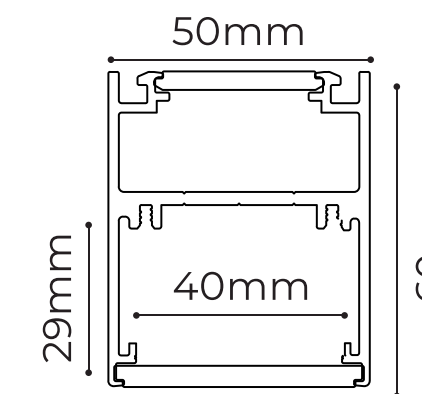

Basic Parameters:

Model	CRI	Lumens	Voltage	Typ. Power	Size	LEDs/pcs	Cutting unit
DS8160	>80 >90	2880LM/ M	24V	19.2W/m	5000x15x1.5mm	160LEDs	50mm / 8LEDs
DMA120	>80	720LM/ M	24V	25W/m	5000x15x1.5mm	120LEDs	50mm / 6LEDs
DA168	>80	815LM/ M	24V	20W/m	4000x15x1.5mm	168LEDs	35.7mm / 6LEDs
DS8320	>80 >90	2880LM/ M	24V	19.2W/m	4000x20x1.5mm	320LEDs	50mm / 8LEDs
DY8160	>80 >90	1440LM/ pcs	24V	9.6W/ pcs	499x20x5.8mm	80LEDs	100mm / 16LEDs