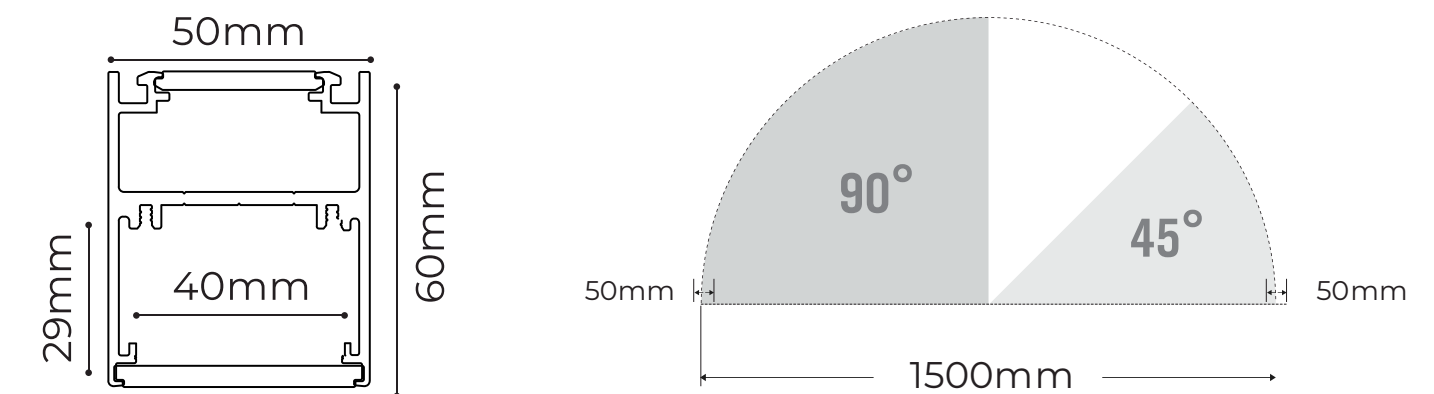

Curved/Straight Line Lighting: Create curved or straight line installations to match your space.

Wide Range of Sizes: Available in diameters from 320mm to 3000mm, with 45°/90° radians.

Spliceable with Flexible Diffuser: Easily splice using a 20m/roll flexible diffuser for seamless integration.

Basic Parameters:

Model	CRI	Lumens	Voltage	Typ. Power	Size	LEDs/pcs	Cutting unit
DY8160	>80 >90	11125LM/ pcs	24V	7.5W/pcs	D1000x45°x20x 5.8mm	64LEDs	16LEDs

Fantasy 5060-15A45/90

Features & Benefits:

- **Installation:** Pendant, Ceiling
- **Lighting direction:** Downward & Upward
- **Material:** AL6063-T5, spraying surface
- **Coating:** Silver, Black, White
- **Application:** Indoor
- **IP grade:** IP20
- **Warranty:** 5 years
- **Certification:** Rohs, Reach
- **Color temperature:** 2700K - 6500K

Basic Parameters:

Model	CRI	Lumens	Voltage	Typ. Power	Size	LEDs/pcs	Cutting unit
DY8160	>80 >90	11125LM/ pcs	24V	11.6W/ pcs	D1500x45°x20x 5.8mm	64LEDs	16LEDs

Fantasy 5060-30A45

Features & Benefits:

- **Installation:** Pendant, Ceiling
- **Lighting direction:** Downward & Upward
- **Material:** AL6063-T5, spraying surface
- **Coating:** Silver, Black, White
- **Application:** Indoor
- **IP grade:** IP20
- **Warranty:** 5 years
- **Certification:** Rohs, Reach
- **Color temperature:** 2700K - 6500K