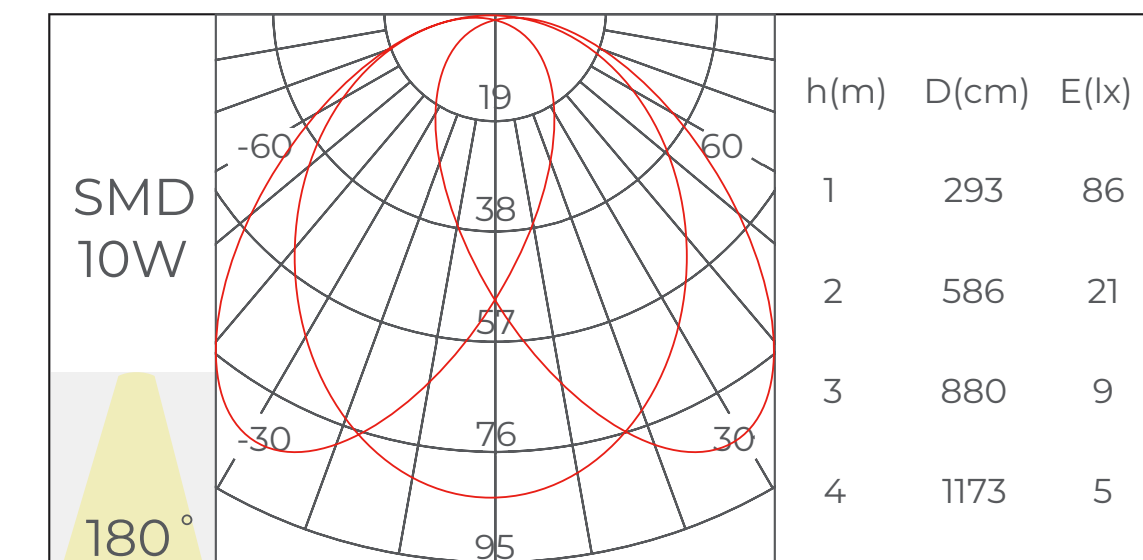

Basic Parameters:

Model	CRI	Lumens	Voltage	Typ. Power	Size	LEDs/pcs	Cutting unit
DS8160	>80 >90	2880LM/ M	24V	19.2W/m	5000x15x1.5mm	160LEDs	50mm / 8LEDs
DMA120	>80	720LM/ M	24V	25W/m	5000x15x1.5mm	120LEDs	50mm / 6LEDs
DA168	>80	815LM/ M	24V	20W/m	4000x15x1.5mm	168LEDs	35.7mm / 6LEDs
DS8320	>80 >90	2880LM/ M	24V	19.2W/m	4000x20x1.5mm	320LEDs	50mm / 8LEDs