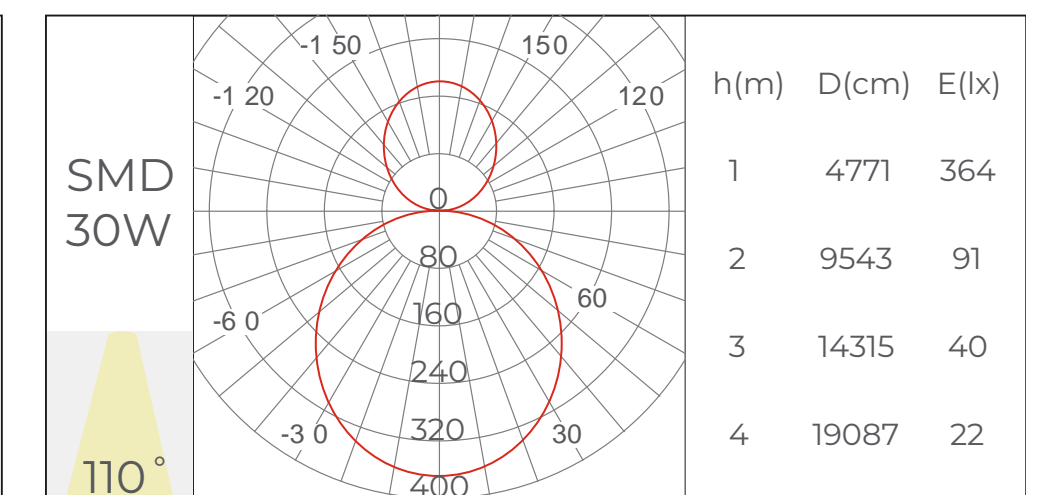

Basic Parameters:

Model	CRI	Lumens	Voltage	Typ. Power	Size	LEDs/pcs	Cutting unit
DY8160	>80 >90	11125LM/ pcs	24V	7.5W/pcs	D1000x45°x20x 5.8mm	64LEDs	16LEDs