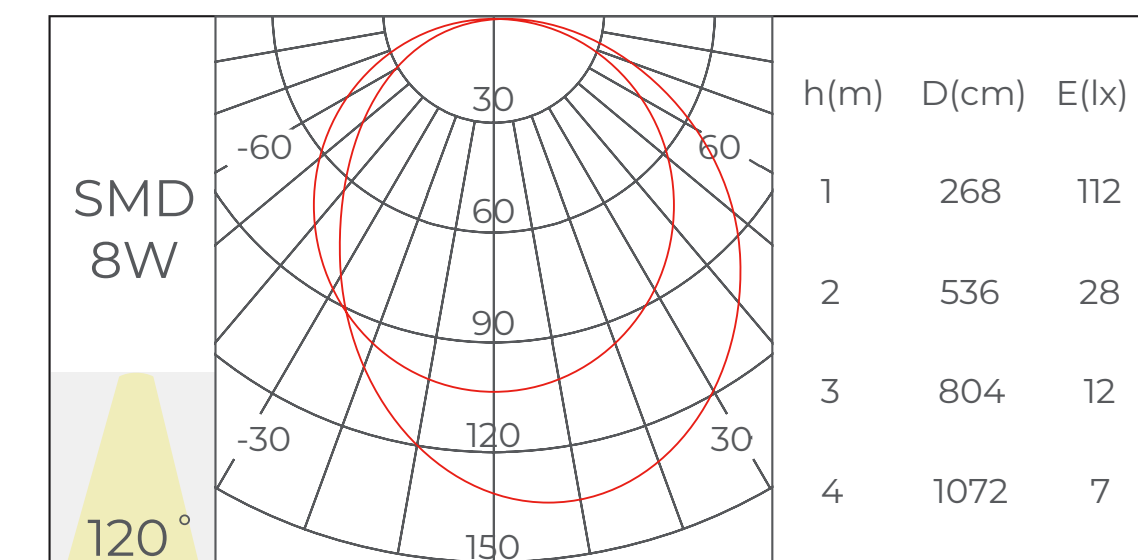

Basic Parameters:

Model	CRI	Lumens	Voltage	Typ. Power	Size	LEDs/pcs	Cutting unit
DS8160	>80 >90	2880LM/ M	24V	19.2W/m	5000x15x1.5mm	160LEDs	50mm / 8LEDs
DMA120	>80	720LM/ M	24V	25W/m	5000x15x1.5mm	120LEDs	50mm / 6LEDs
DA168	>80	815LM/ M	24V	20W/m	4000x15x1.5mm	168LEDs	35.7mm / 6LEDs
DS8320	>80 >90	2880LM/ M	24V	19.2W/m	4000x20x1.5mm	320LEDs	50mm / 8LEDs