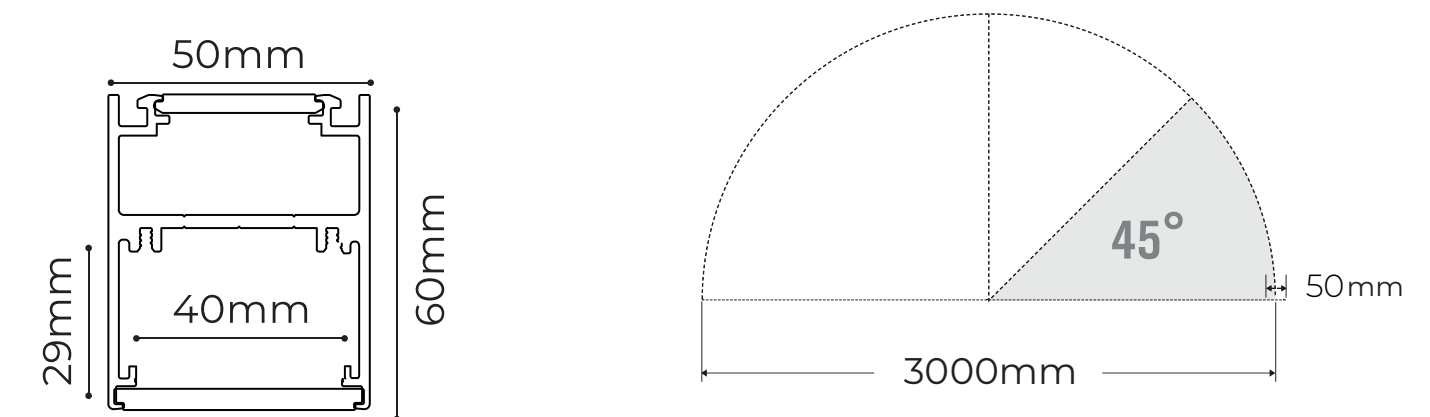

Basic Parameters:

Model	CRI	Lumens	Voltage	Typ. Power	Size	LEDs/pcs	Cutting unit
DY8160	>80 >90	1740LM/ pcs	24V	11.6W/ pcs	D3000x22.5°x 20x5.8mm	96LEDs	16LEDs