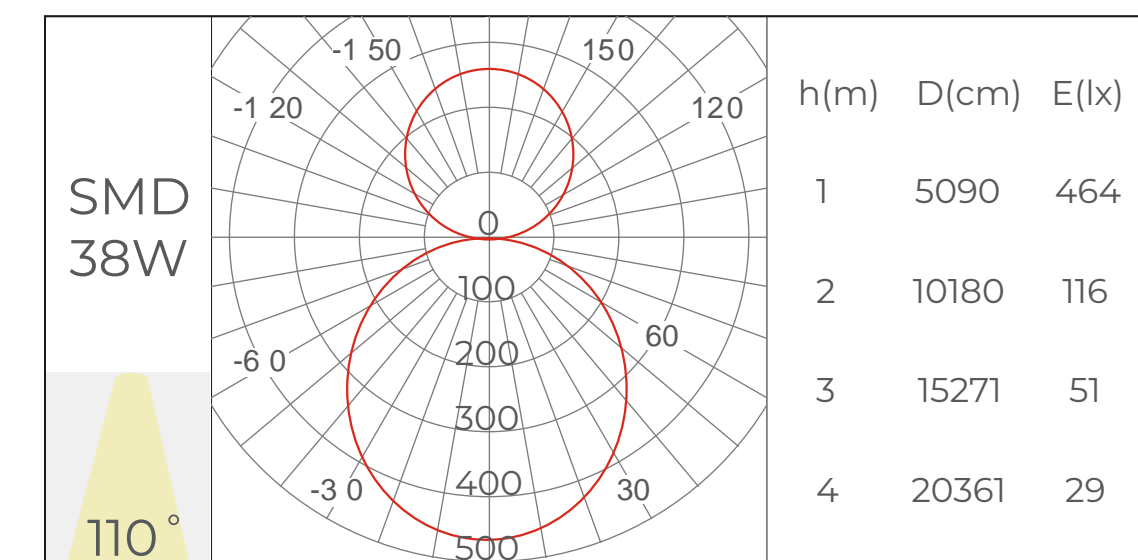

Basic Parameters:

Model	CRI	Lumens	Voltage	Typ. Power	Size	LEDs/pcs	Cutting unit
DS8160	>80 >90	2880LM/ M	24V	19.2W/m	5000x15x1.5mm	160LEDs	50mm / 8LEDs
DMA120	>80	720LM/ M	24V	25W/m	5000x15x1.5mm	120LEDs	50mm / 6LEDs
DA168	>80	815LM/ M	24V	20W/m	4000x15x1.5mm	168LEDs	35.7mm / 6LEDs
DS8320	>80 >90	2880LM/ M	24V	19.2W/m	4000x20x1.5mm	320LEDs	50mm / 8LEDs