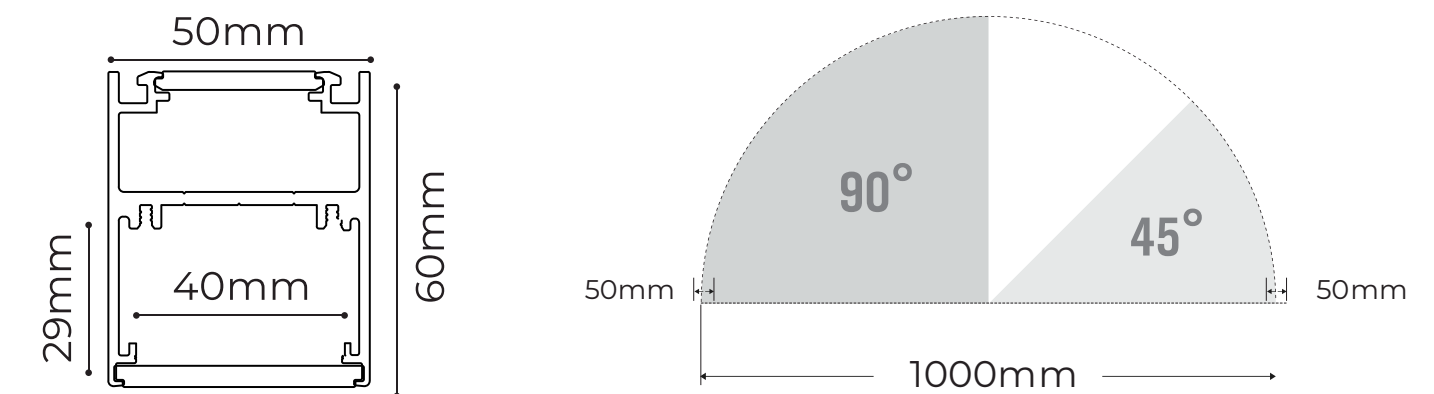

Curved/Straight Line Lighting: Create curved or straight line installations to match your space.

Wide Range of Sizes: Available in diameters from 320mm to 3000mm, with 45°/90° radians.

Spliceable with Flexible Diffuser: Easily splice using a 20m/roll flexible diffuser for seamless integration.

Fantasy 5060 Series

Fantasy 5060-10A45/90

Features & Benefits:

- **Installation:** Pendant, Ceiling
- **Lighting direction:** Downward & Upward
- **Material:** AL6063-T5, spraying surface
- **Coating:** Silver, Black, White
- **Application:** Indoor
- **IP grade:** IP20
- **Warranty:** 5 years
- **Certification:** Rohs, Reach
- **Color temperature:** 2700K - 6500K

Basic Parameters:

Model	CRI	Lumens	Voltage	Typ. Power	Size	LEDs/pcs	Cutting unit
DY8160	>80 >90	11125LM/ pcs	24V	7.5W/pcs	D1000x45°x20x 5.8mm	64LEDs	16LEDs

Fantasy 5060-15A45/90

Features & Benefits:

- **Installation:** Pendant, Ceiling
- **Lighting direction:** Downward & Upward
- **Material:** AL6063-T5, spraying surface
- **Coating:** Silver, Black, White
- **Application:** Indoor
- **IP grade:** IP20
- **Warranty:** 5 years
- **Certification:** Rohs, Reach
- **Color temperature:** 2700K - 6500K