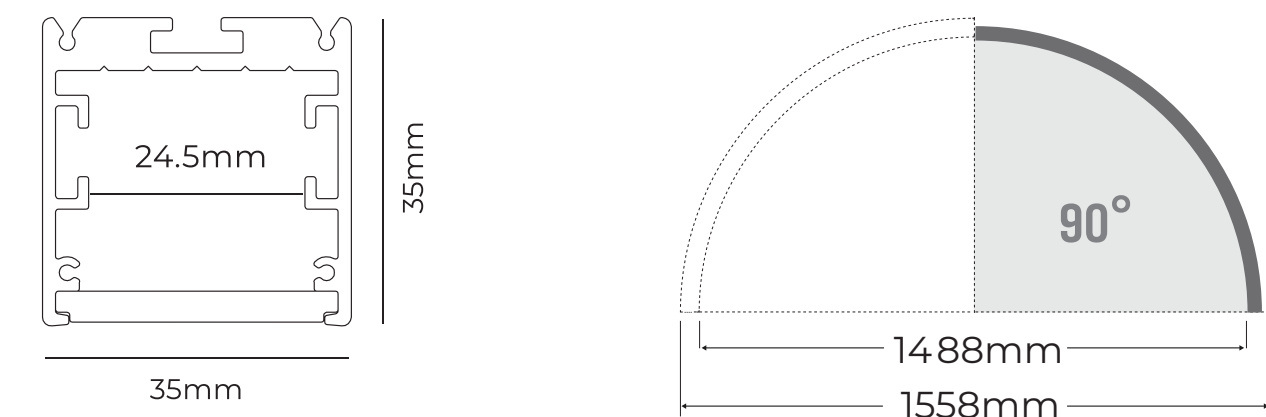

Basic Parameters:

Model	CRI	Lumens	Voltage	Typ. Power	Size	LEDs/pcs	Cutting unit
DS8160	>80 >90	2880LM/ M	24V	19.2W/m	5000x15x1.5mm	160LEDs	50mm / 8LEDs
DMA120	>80	720LM/ M	24V	25W/m	5000x15x1.5mm	120LEDs	50mm / 6LEDs
DA168	>80	815LM/ M	24V	20W/m	4000x15x1.5mm	168LEDs	35.7mm / 6LEDs
DS8320	>80 >90	2880LM/ M	24V	19.2W/m	4000x20x1.5mm	320LEDs	50mm / 8LEDs