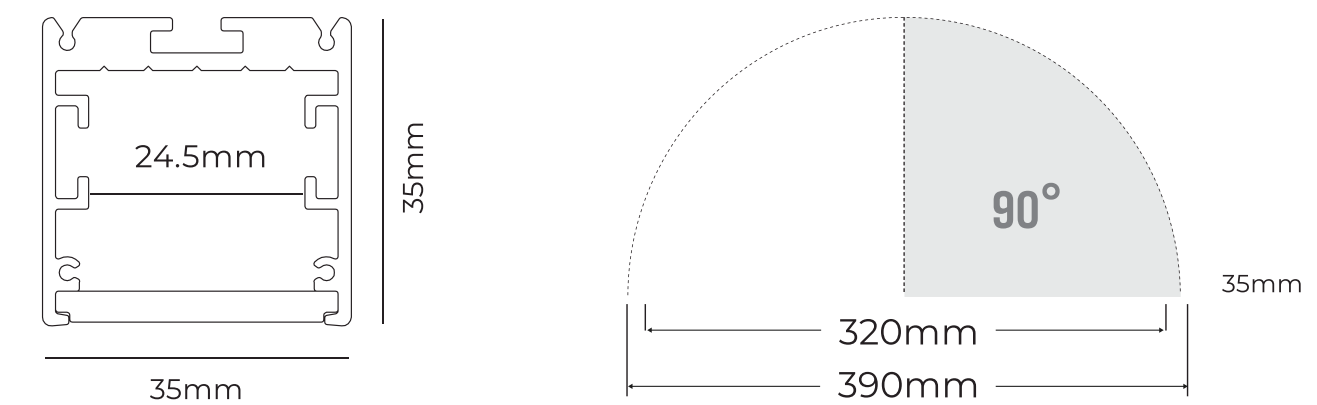

Basic Parameters:

Model	CRI	Lumens	Voltage	Typ. Power	Size	LEDs/pcs	Cutting unit
DS8160	>80 >90	2880LM/ M	24V	19.2W/m	5000x15x1.5mm	160LEDs	50mm / 8LEDs
DMA120	>80	720LM/ M	24V	25W/m	5000x15x1.5mm	120LEDs	50mm / 6LEDs
DA168	>80	815LM/ M	24V	20W/m	4000x15x1.5mm	168LEDs	35.7mm / 6LEDs
DS8320	>80 >90	2880LM/ M	24V	19.2W/m	4000x20x1.5mm	320LEDs	50mm / 8LEDs