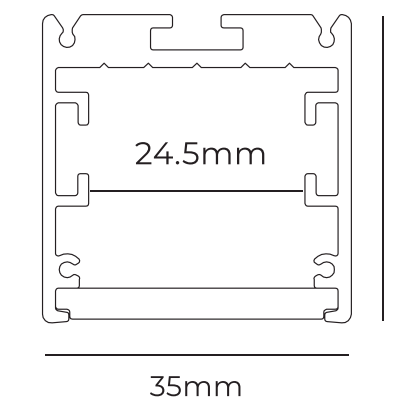

Basic Parameters:

Model	CRI	Lumens	Voltage	Typ. Power	Size	LEDs/pcs	Cutting unit
DS8160	>80 >90	2880LM/ M	24V	19.2W/m	5000x15x1.5mm	160LEDs	50mm / 8LEDs
DMA120	>80	720LM/ M	24V	25W/m	5000x15x1.5mm	120LEDs	50mm / 6LEDs
DA168	>80	815LM/ M	24V	20W/m	4000x15x1.5mm	168LEDs	35.7mm / 6LEDs
DS8320	>80 >90	2880LM/ M	24V	19.2W/m	4000x20x1.5mm	320LEDs	50mm / 8LEDs