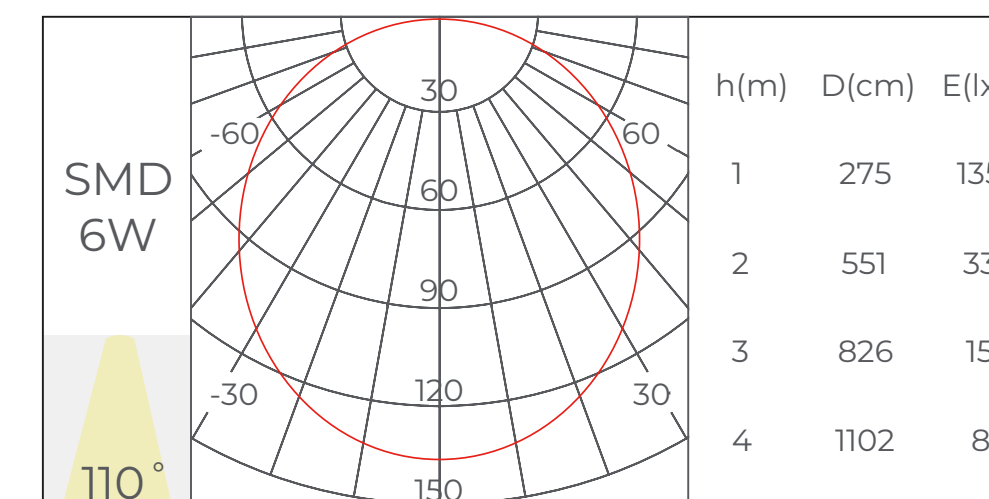

Basic Parameters:

Model	CRI	Lumens	Voltage	Typ. Power	Size	LEDs/pcs	Cutting unit
DY8160	>80 >90	870LM/pcs	24V	5.8W/ m	D800x45°x20x 5.8mm	48LEDs	16LEDs