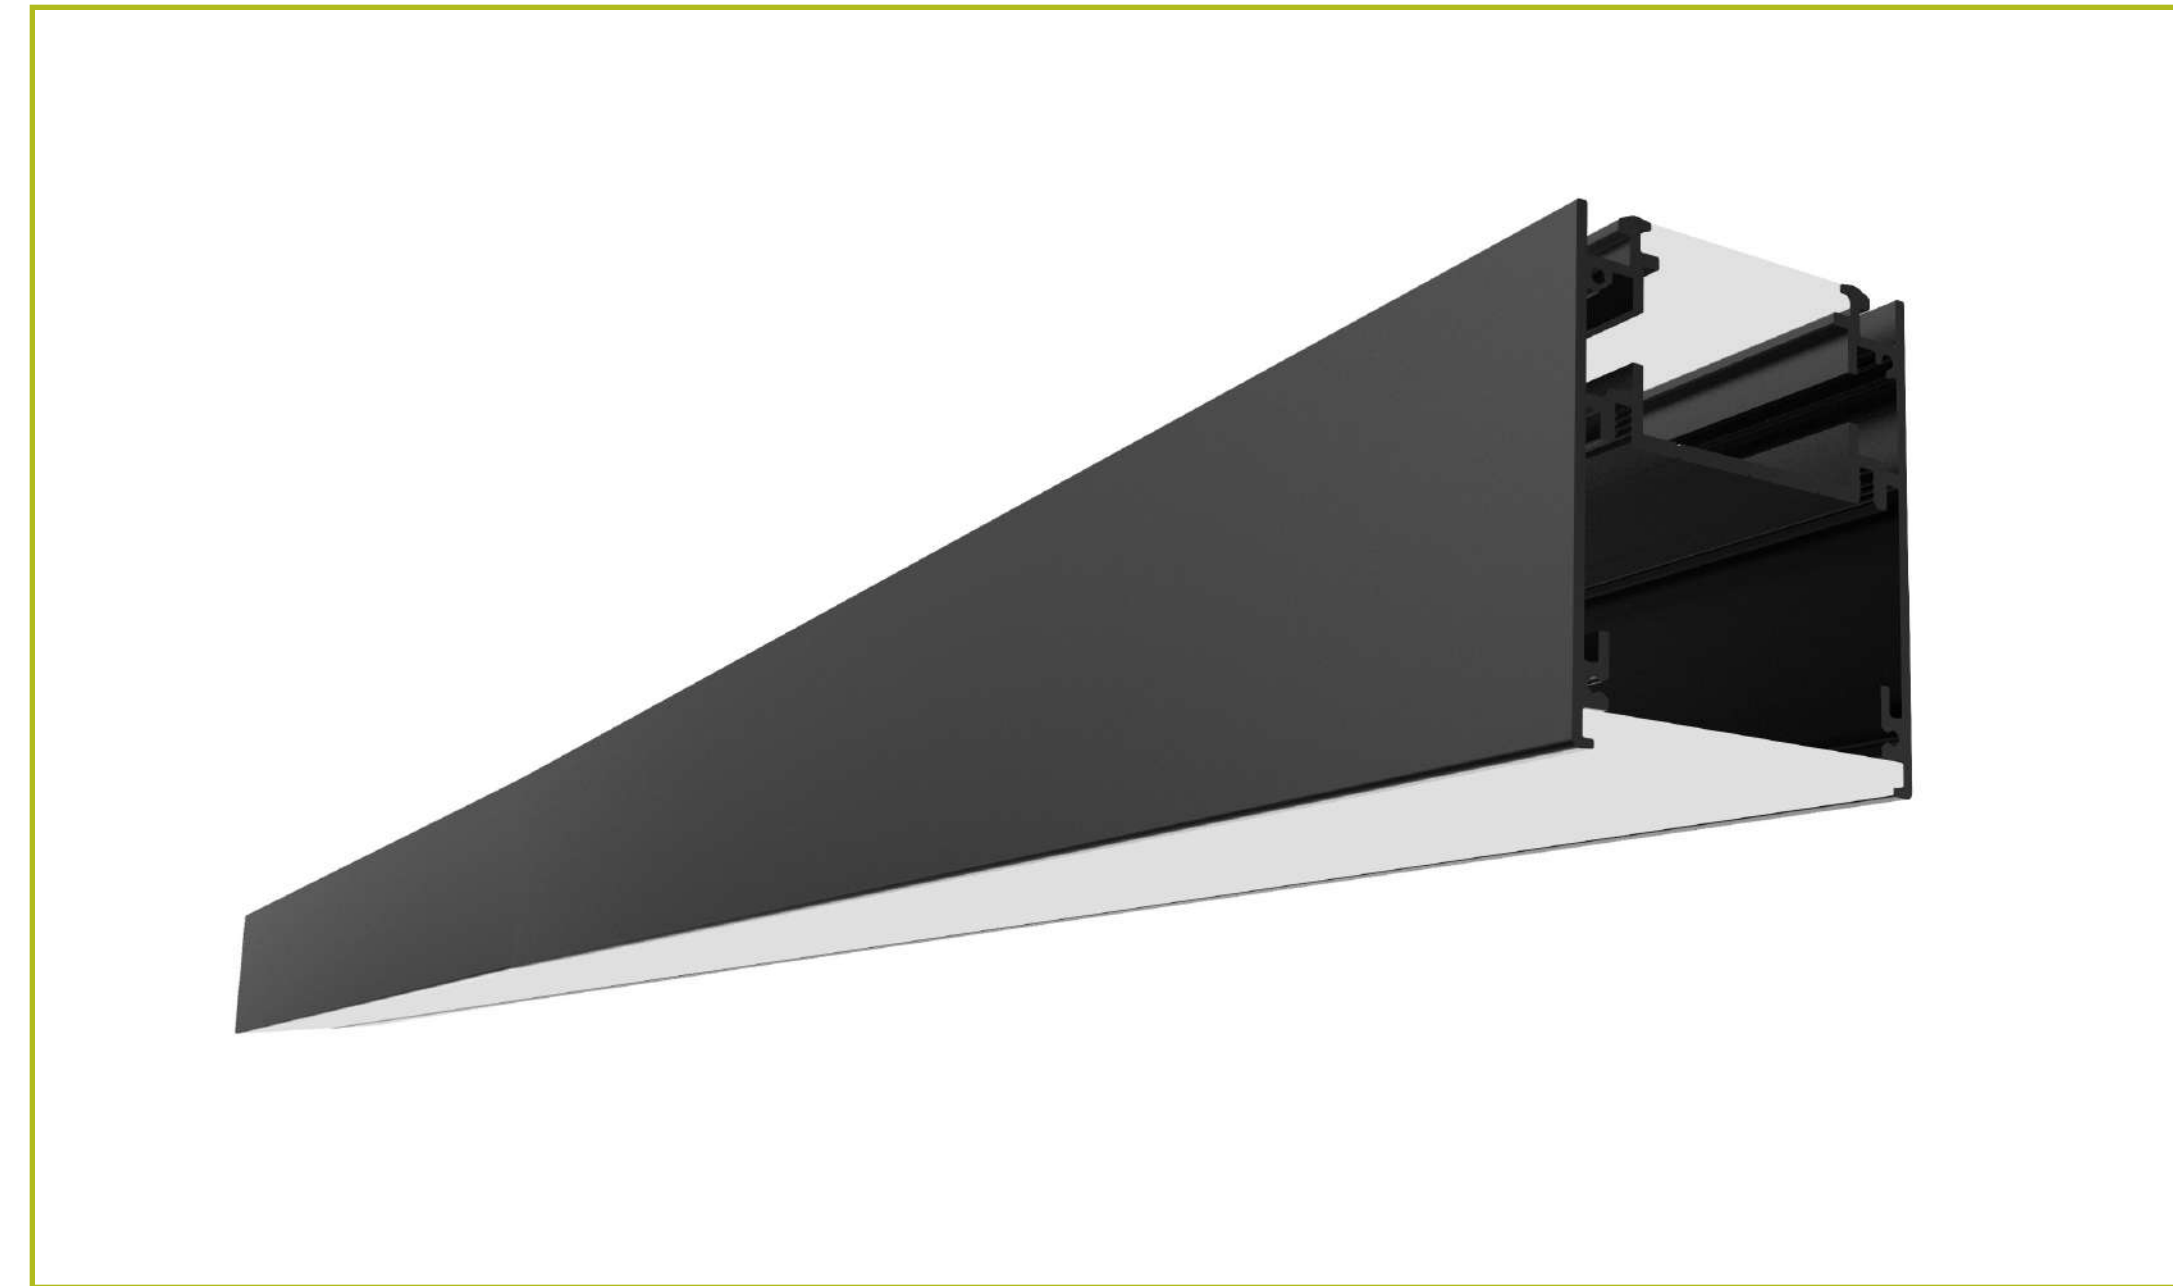

Fantasy 5060-2500

Features & Benefits:

- **Installation:** Pendant, Ceiling
- **Lighting direction:** Downward & Upward
- **Material:** AL6063-T5, spraying surface
- **Coating:** Silver, Black, White
- **Application:** Indoor
- **IP grade:** IP20
- **Warranty:** 5 years
- **Certification:** Rohs, Reach
- **Color temperature:** 2700K - 6500K