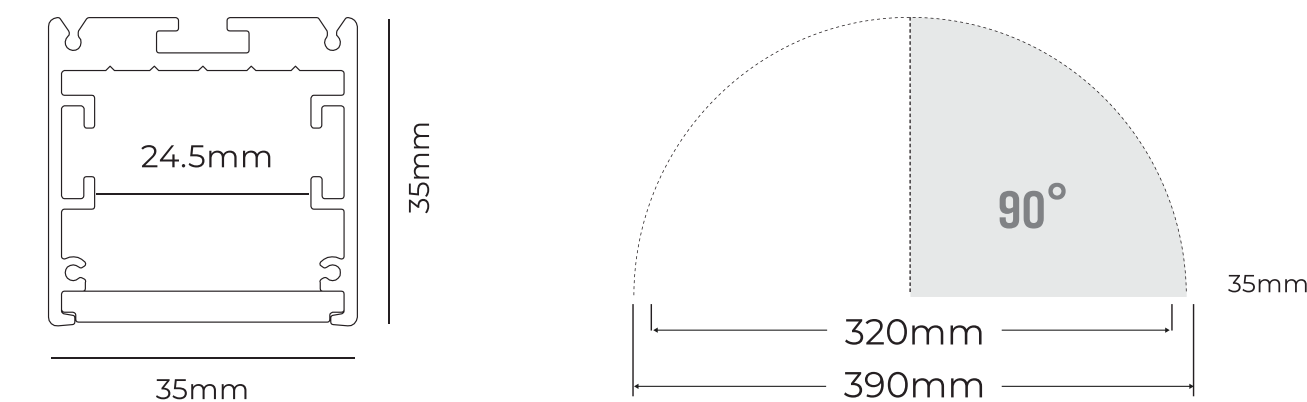

Basic Parameters:

Model	CRI	Lumens	Voltage	Typ. Power	Size	LEDs/pcs	Cutting unit
DS8160	>80 >90	2880LM/ M	24V	19.2W/m	5000x15x1.5mm	160LEDs	50mm / 8LEDs
DMA120	>80	720LM/ M	24V	25W/m	5000x15x1.5mm	120LEDs	50mm / 6LEDs
DA168	>80	815LM/ M	24V	20W/m	4000x15x1.5mm	168LEDs	35.7mm / 6LEDs
DS8320	>80 >90	2880LM/ M	24V	19.2W/m	4000x20x1.5mm	320LEDs	50mm / 8LEDs