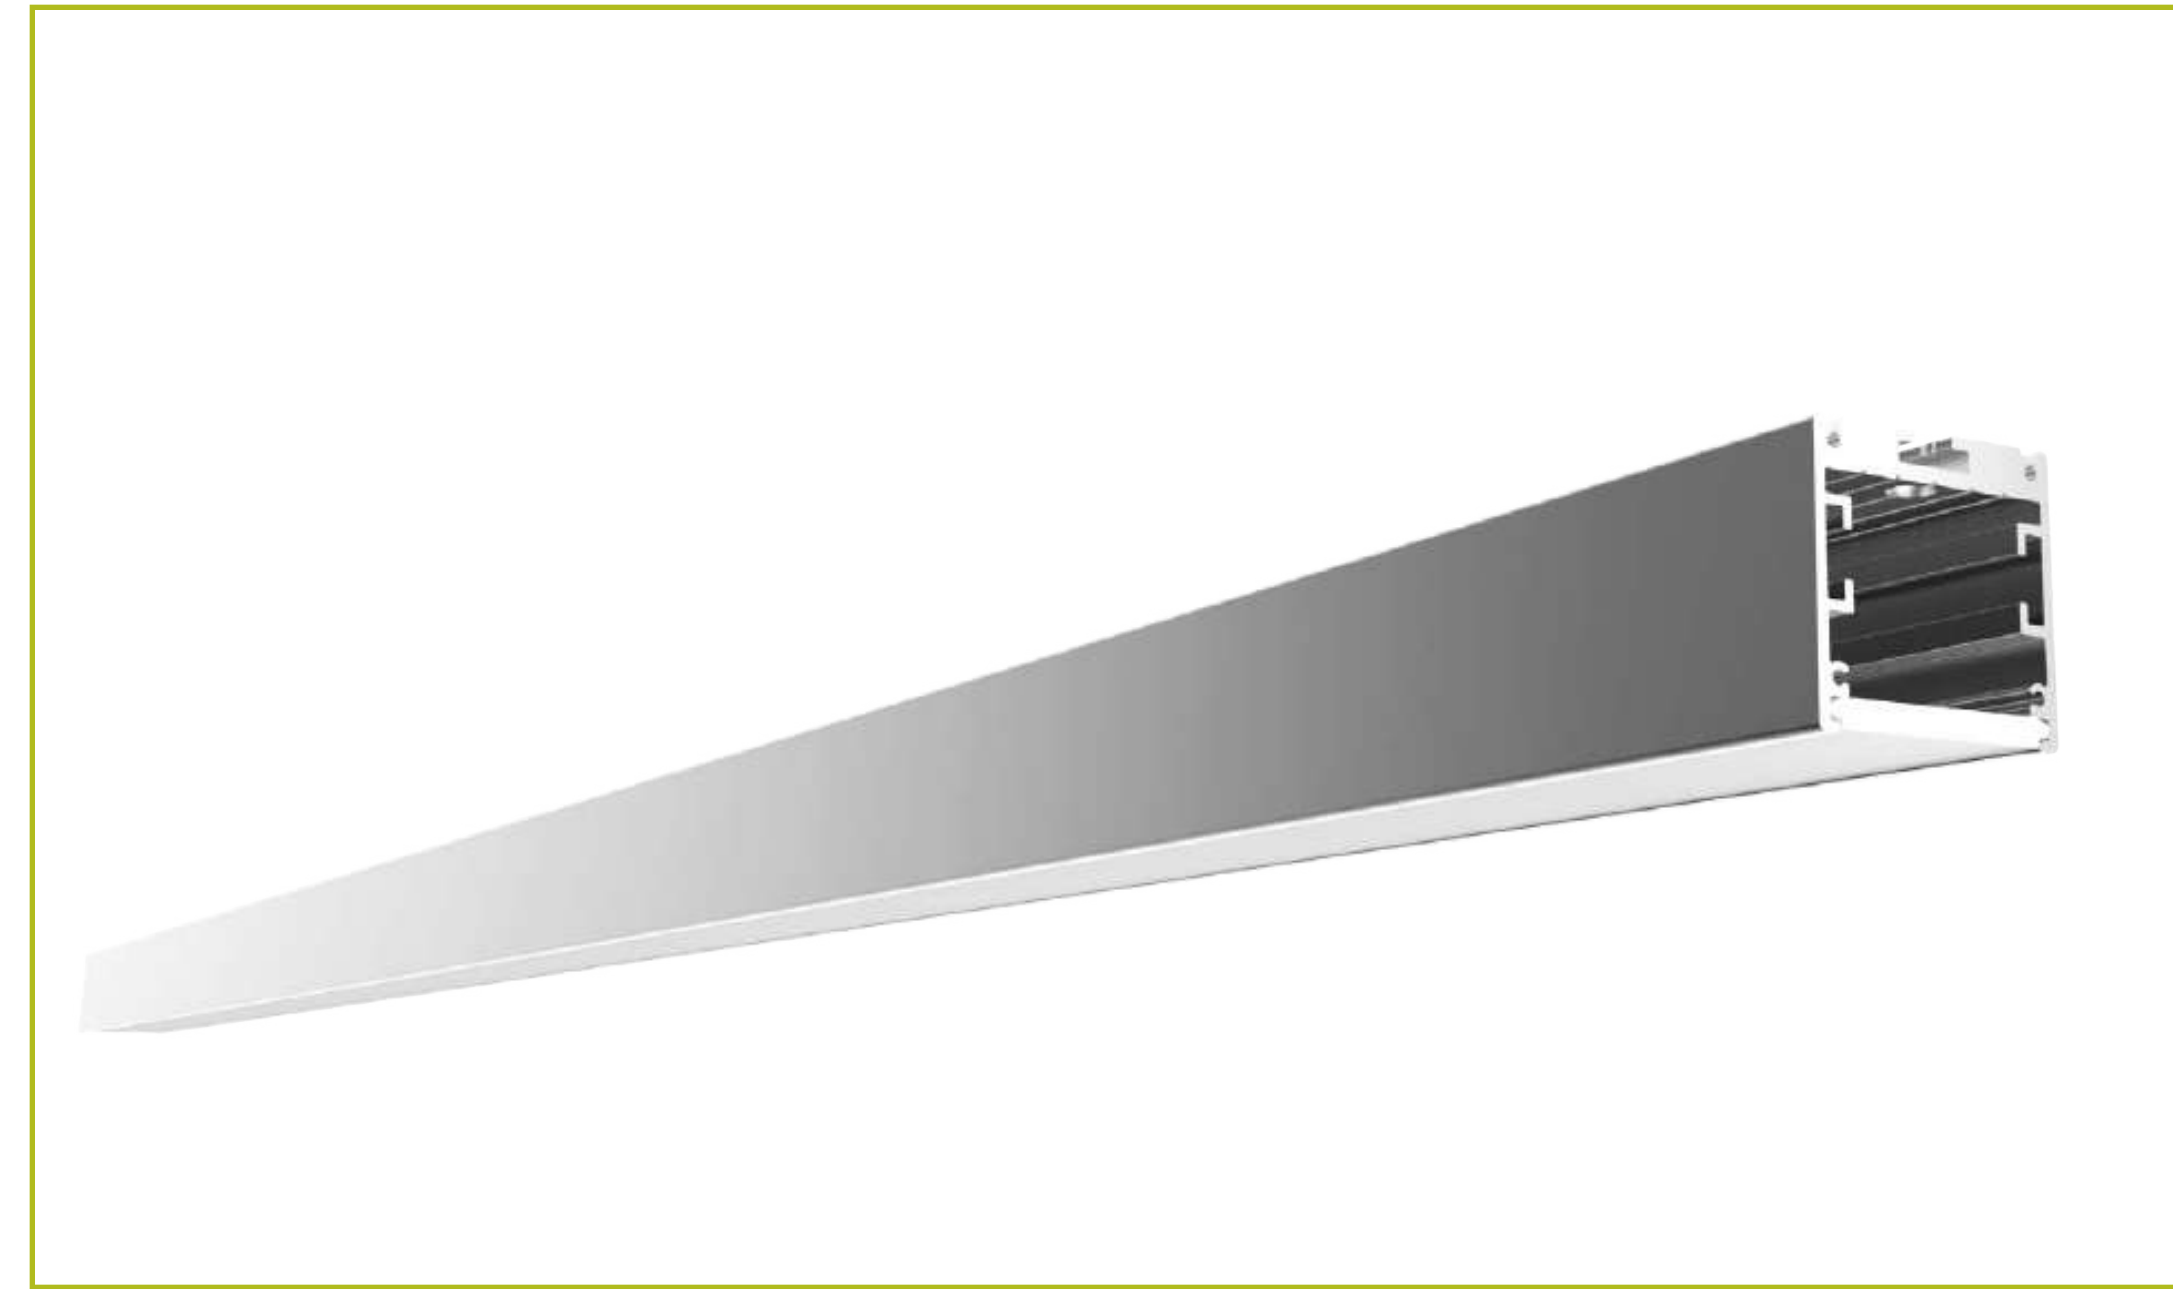

Fantasy 3535-2500

Features & Benefits:

- **Installation:** Pendant, Ceiling, Trimless recessed
- **Lighting direction:** Downward
- **Material:** AL6063-T5, spraying surface
- **Coating:** Silver, Black, White
- **Application:** Indoor
- **IP grade:** IP20
- **Warranty:** 5 years
- **Certification:** Rohs, Reach
- **Color temperature:** 2700K - 6500K