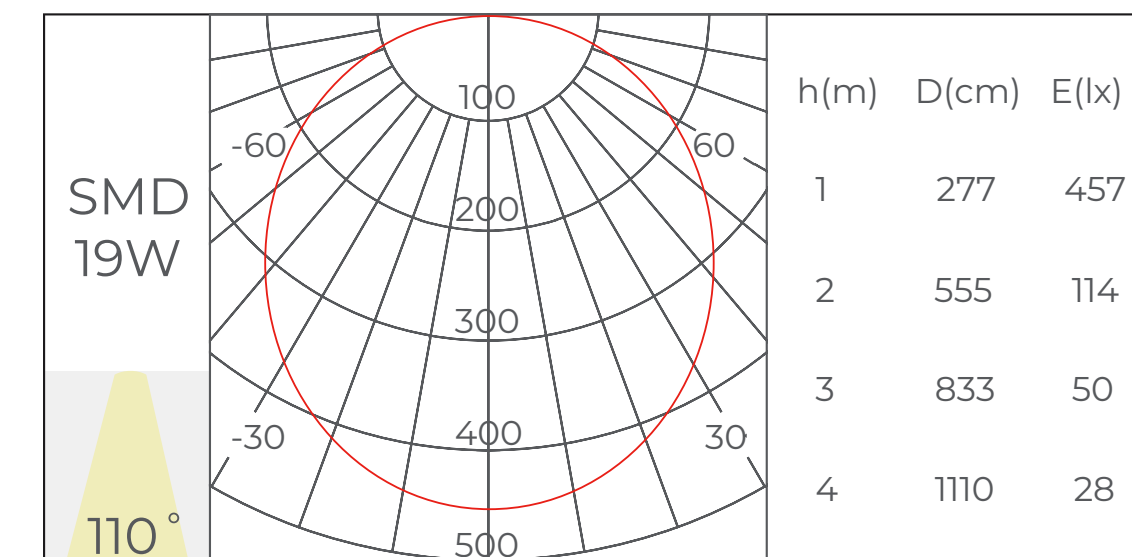

Basic Parameters:

Model	CRI	Lumens	Voltage	Typ. Power	Size	LEDs/pcs	Cutting unit
DS8160	>80 >90	2880LM/ M	24V	19.2W/m	5000x15x1.5mm	160LEDs	50mm / 8LEDs
DMA120	>80	720LM/ M	24V	25W/m	5000x15x1.5mm	120LEDs	50mm / 6LEDs
DA168	>80	815LM/ M	24V	20W/m	4000x15x1.5mm	168LEDs	35.7mm / 6LEDs
DS8320	>80 >90	2880LM/ M	24V	19.2W/m	4000x20x1.5mm	320LEDs	50mm / 8LEDs