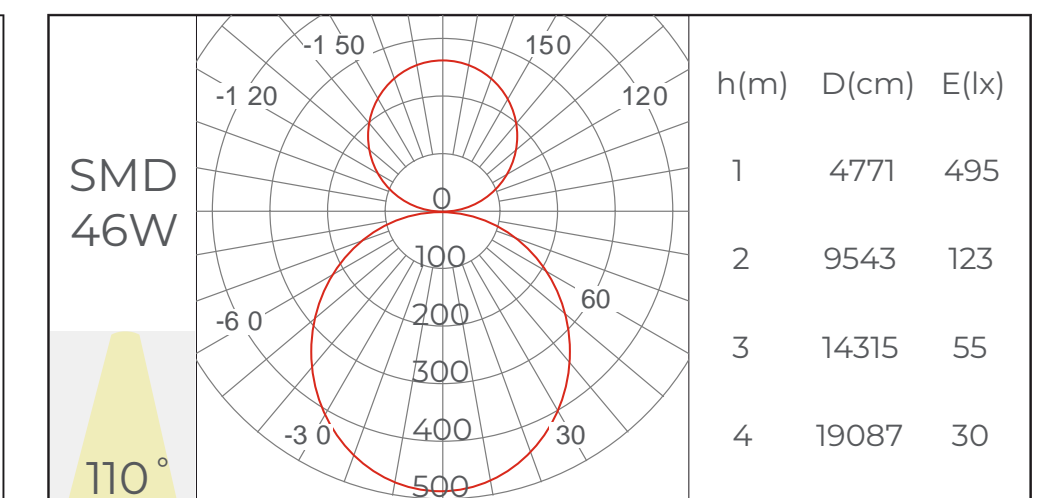

Basic Parameters:

Model	CRI	Lumens	Voltage	Typ. Power	Size	LEDs/pcs	Cutting unit
DY8160	>80 >90	11125LM/ pcs	24V	11.6W/ pcs	D1500x45°x20x 5.8mm	64LEDs	16LEDs