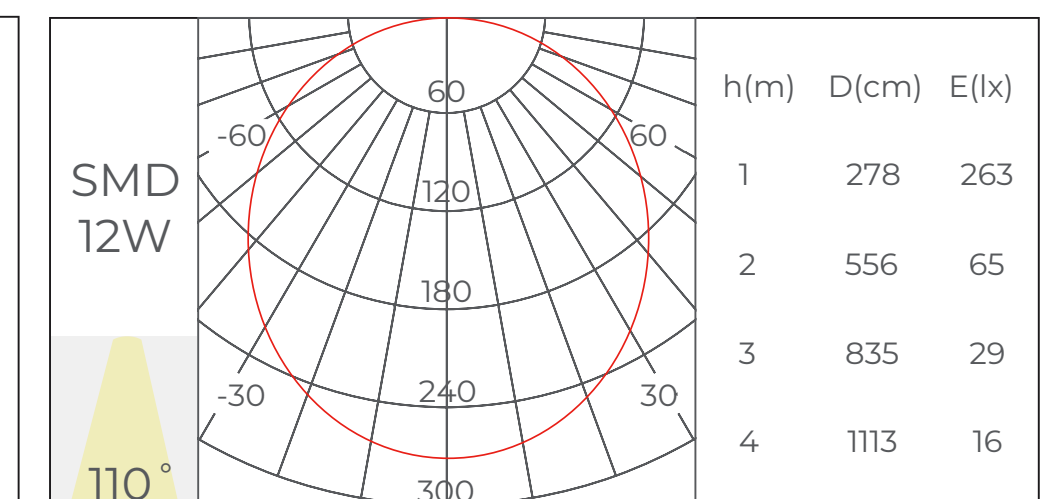

Basic Parameters:

Model	CRI	Lumens	Voltage	Typ. Power	Size	LEDs/pcs	Cutting unit
DY8160	>80 >90	870LM/pcs	24V	5.8W/ m	D800x45°x20x 5.8mm	48LEDs	16LEDs