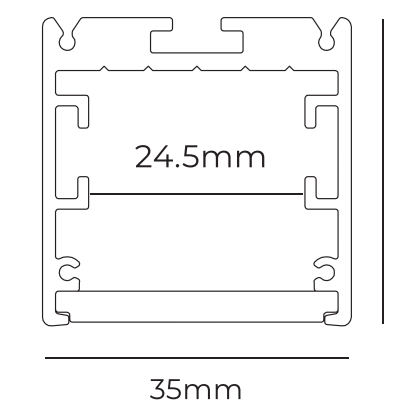

Basic Parameters:

Model	CRI	Lumens	Voltage	Typ. Power	Size	LEDs/pcs	Cutting unit
DS8160	>80 >90	2880LM/ M	24V	19.2W/m	5000x15x1.5mm	160LEDs	50mm / 8LEDs
DMA120	>80	720LM/ M	24V	25W/m	5000x15x1.5mm	120LEDs	50mm / 6LEDs
DA168	>80	815LM/ M	24V	20W/m	4000x15x1.5mm	168LEDs	35.7mm / 6LEDs
DS8320	>80 >90	2880LM/ M	24V	19.2W/m	4000x20x1.5mm	320LEDs	50mm / 8LEDs