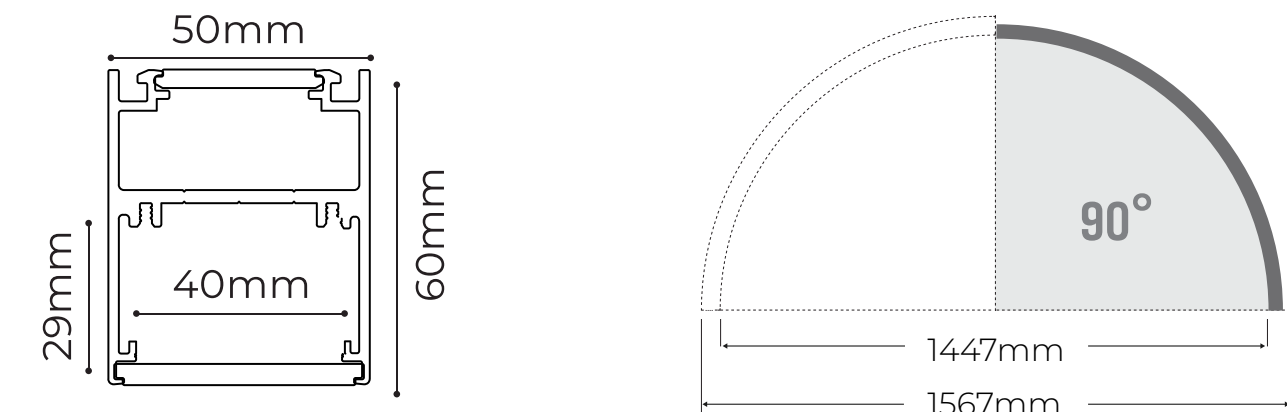

Basic Parameters:

Model	CRI	Lumens	Voltage	Typ. Power	Size	LEDs/pcs	Cutting unit
DS8160	>80 >90	2880LM/ M	24V	19.2W/m	5000x15x1.5mm	160LEDs	50mm / 8LEDs
DMA120	>80	720LM/ M	24V	25W/m	5000x15x1.5mm	120LEDs	50mm / 6LEDs
DA168	>80	815LM/ M	24V	20W/m	4000x15x1.5mm	168LEDs	35.7mm / 6LEDs
DS8320	>80 >90	2880LM/ M	24V	19.2W/m	4000x20x1.5mm	320LEDs	50mm / 8LEDs