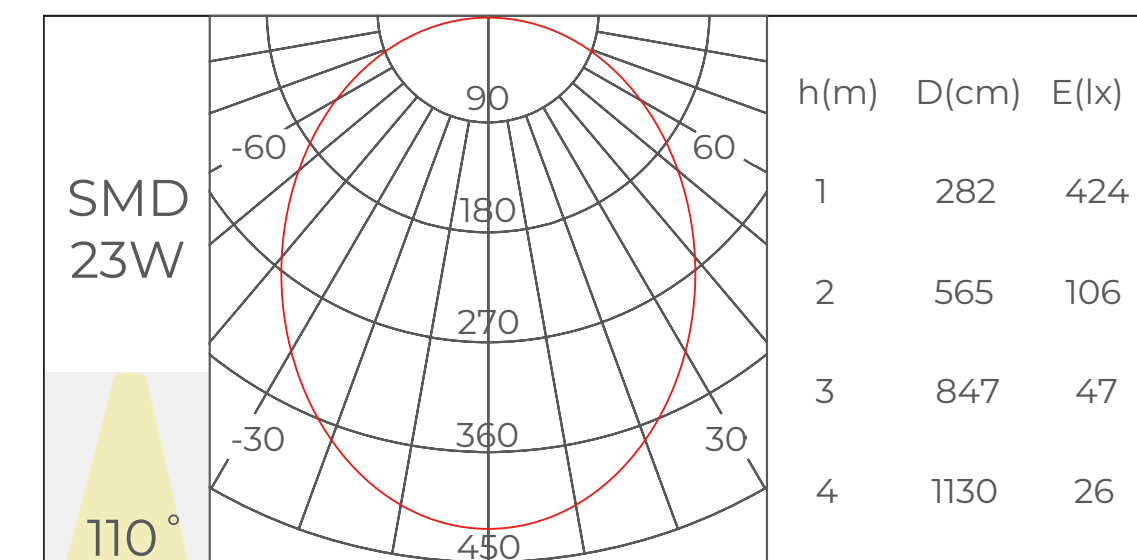

Basic Parameters:

Model	CRI	Lumens	Voltage	Typ. Power	Size	LEDs/pcs	Cutting unit
DS8160	>80 >90	2880LM/ M	24V	19.2W/m	5000x15x1.5mm	160LEDs	50mm / 8LEDs
DMA120	>80	720LM/ M	24V	25W/m	5000x15x1.5mm	120LEDs	50mm / 6LEDs
DA168	>80	815LM/ M	24V	20W/m	4000x15x1.5mm	168LEDs	35.7mm / 6LEDs
DS8320	>80 >90	2880LM/ M	24V	19.2W/m	4000x20x1.5mm	320LEDs	50mm / 8LEDs