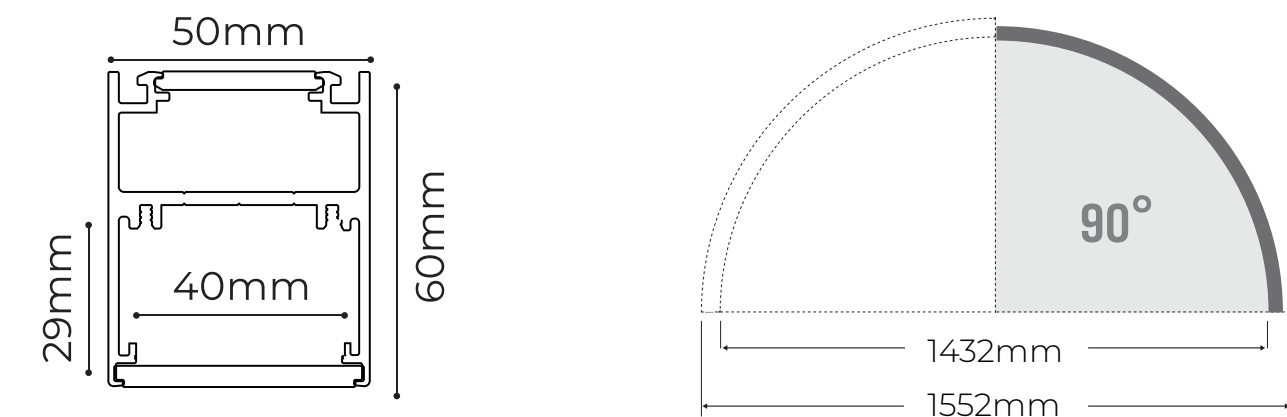

Basic Parameters:

Model	CRI	Lumens	Voltage	Typ. Power	Size	LEDs/pcs	Cutting unit
DS8160	>80 >90	2880LM/ M	24V	19.2W/m	5000x15x1.5mm	160LEDs	50mm / 8LEDs
DMA120	>80	720LM/ M	24V	25W/m	5000x15x1.5mm	120LEDs	50mm / 6LEDs
DA168	>80	815LM/ M	24V	20W/m	4000x15x1.5mm	168LEDs	35.7mm / 6LEDs
DS8320	>80 >90	2880LM/ M	24V	19.2W/m	4000x20x1.5mm	320LEDs	50mm / 8LEDs