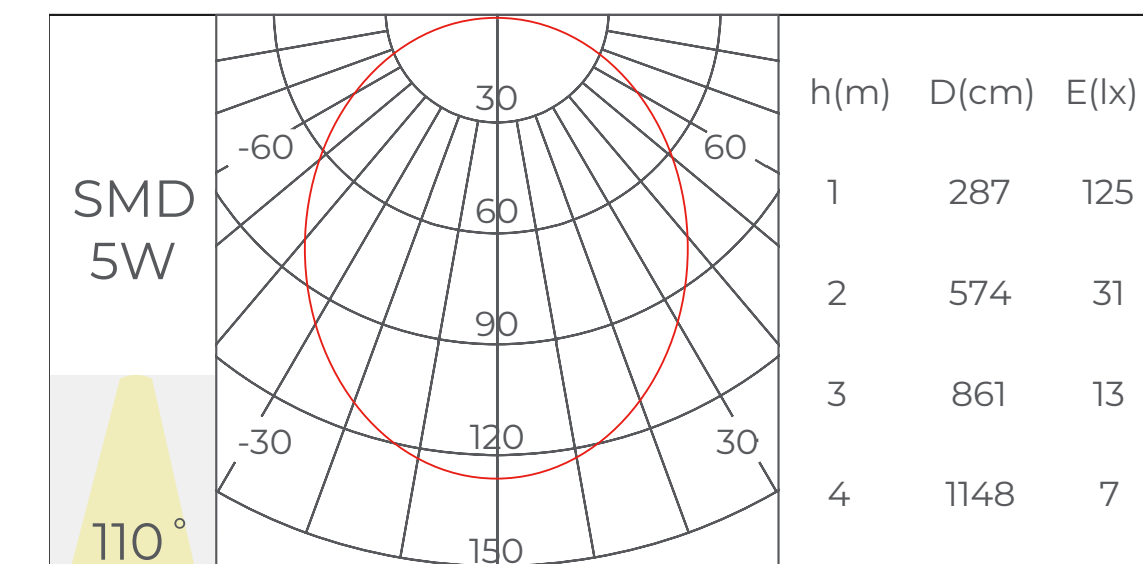

Basic Parameters:

Model	CRI	Lumens	Voltage	Typ. Power	Size	LEDs/pcs	Cutting unit
DS8160	>80 >90	2880LM/ M	24V	19.2W/m	5000x15x1.5mm	160LEDs	50mm / 8LEDs
DMA120	>80	720LM/ M	24V	25W/m	5000x15x1.5mm	120LEDs	50mm / 6LEDs
DA168	>80	815LM/ M	24V	20W/m	4000x15x1.5mm	168LEDs	35.7mm / 6LEDs
DS8320	>80 >90	2880LM/ M	24V	19.2W/m	4000x20x1.5mm	320LEDs	50mm / 8LEDs