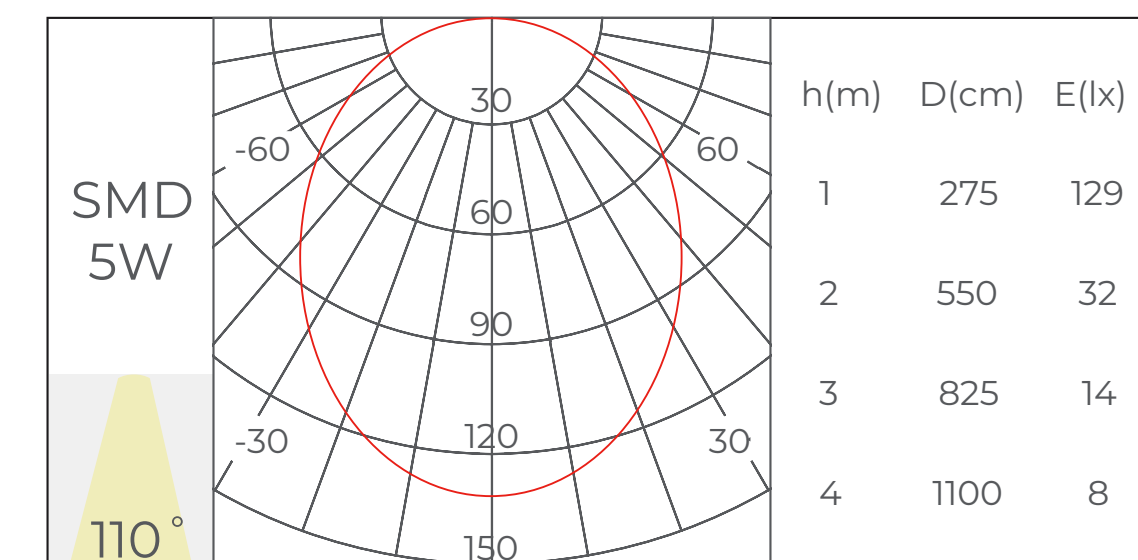

Basic Parameters:

Model	CRI	Lumens	Voltage	Typ. Power	Size	LEDs/pcs	Cutting unit
DY8160	>80 >90	810LM/M	24V	5.4W/ m	D320x90°x20 x5.8mm	48LEDs	16LEDs

Fantasy 3535-03N90

Features & Benefits:

- **Installation:** Pendant, Ceiling
- **Lighting direction:** Inward
- **Material:** AL6063-T5, spraying surface
- **Coating:** Silver, Black, White
- **Application:** Indoor
- **IP grade:** IP20
- **Warranty:** 5 years
- **Certification:** Rohs, Reach
- **Color temperature:** 2700K - 6500K