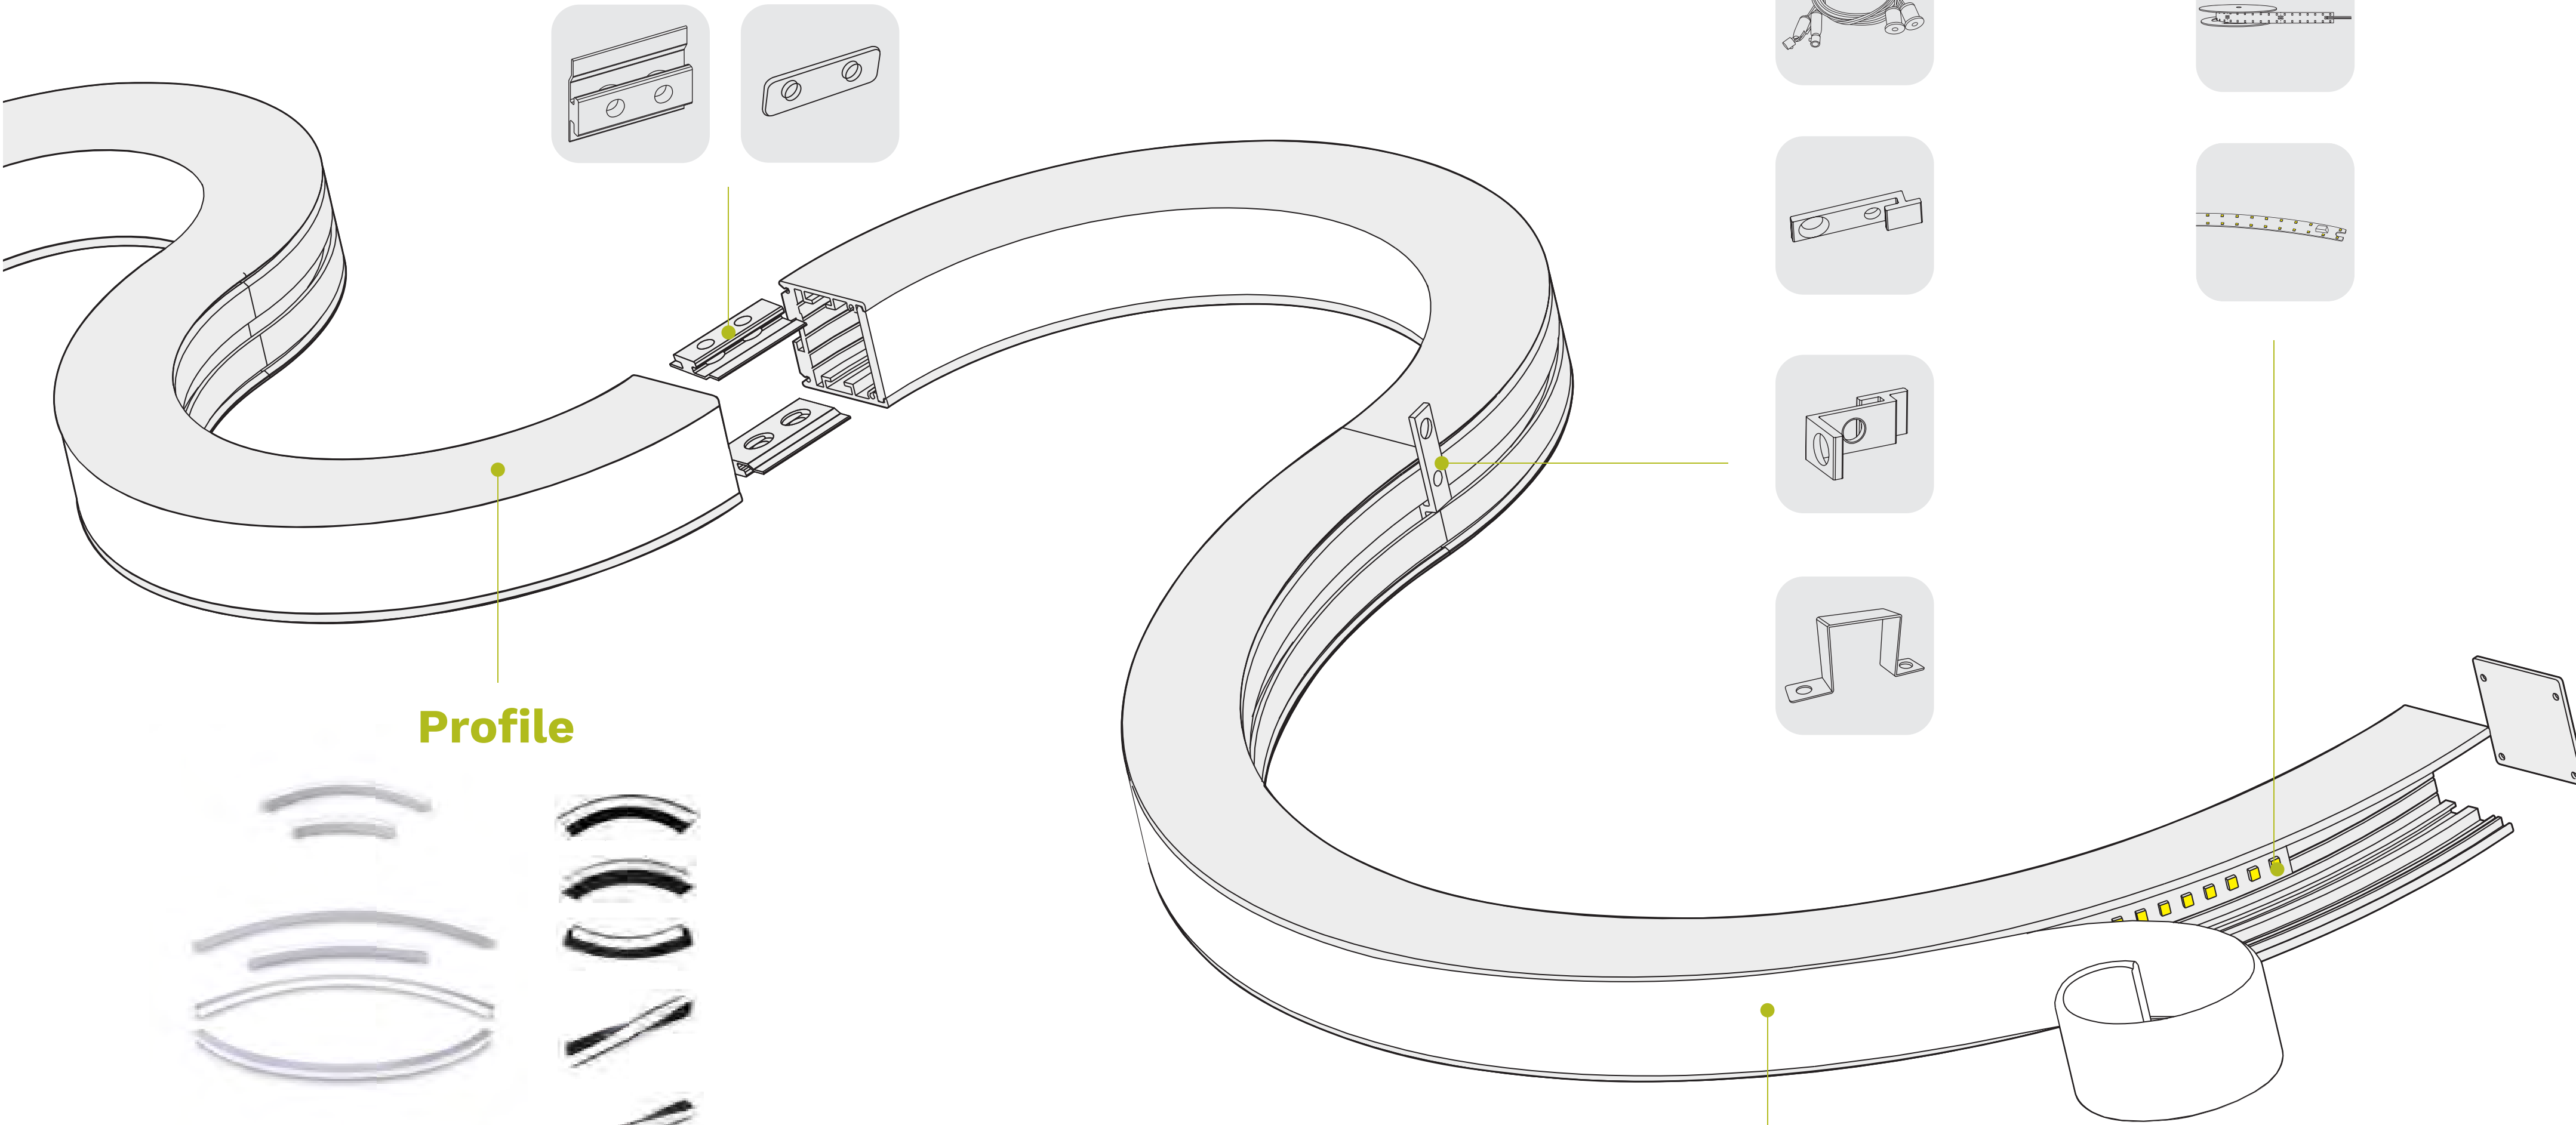

Diffuser

Applications