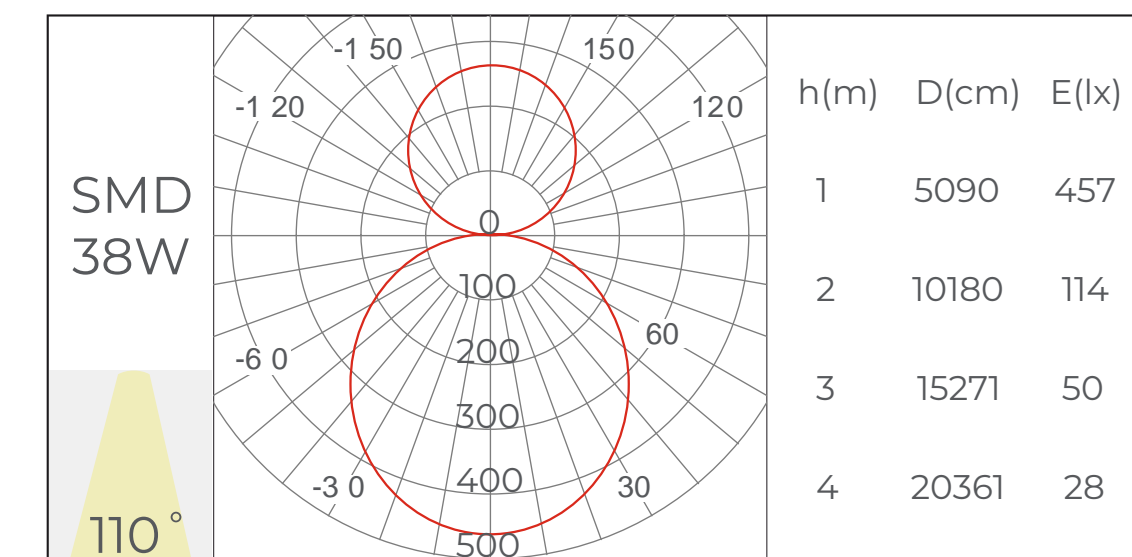

Basic Parameters:

Model	CRI	Lumens	Voltage	Typ. Power	Size	LEDs/pcs	Cutting unit
DS8160	>80 >90	2880LM/ M	24V	19.2W/m	5000x15x1.5mm	160LEDs	50mm / 8LEDs
DMA120	>80	720LM/ M	24V	25W/m	5000x15x1.5mm	120LEDs	50mm / 6LEDs
DA168	>80	815LM/ M	24V	20W/m	4000x15x1.5mm	168LEDs	35.7mm / 6LEDs
DS8320	>80 >90	2880LM/ M	24V	19.2W/m	4000x20x1.5mm	320LEDs	50mm / 8LEDs