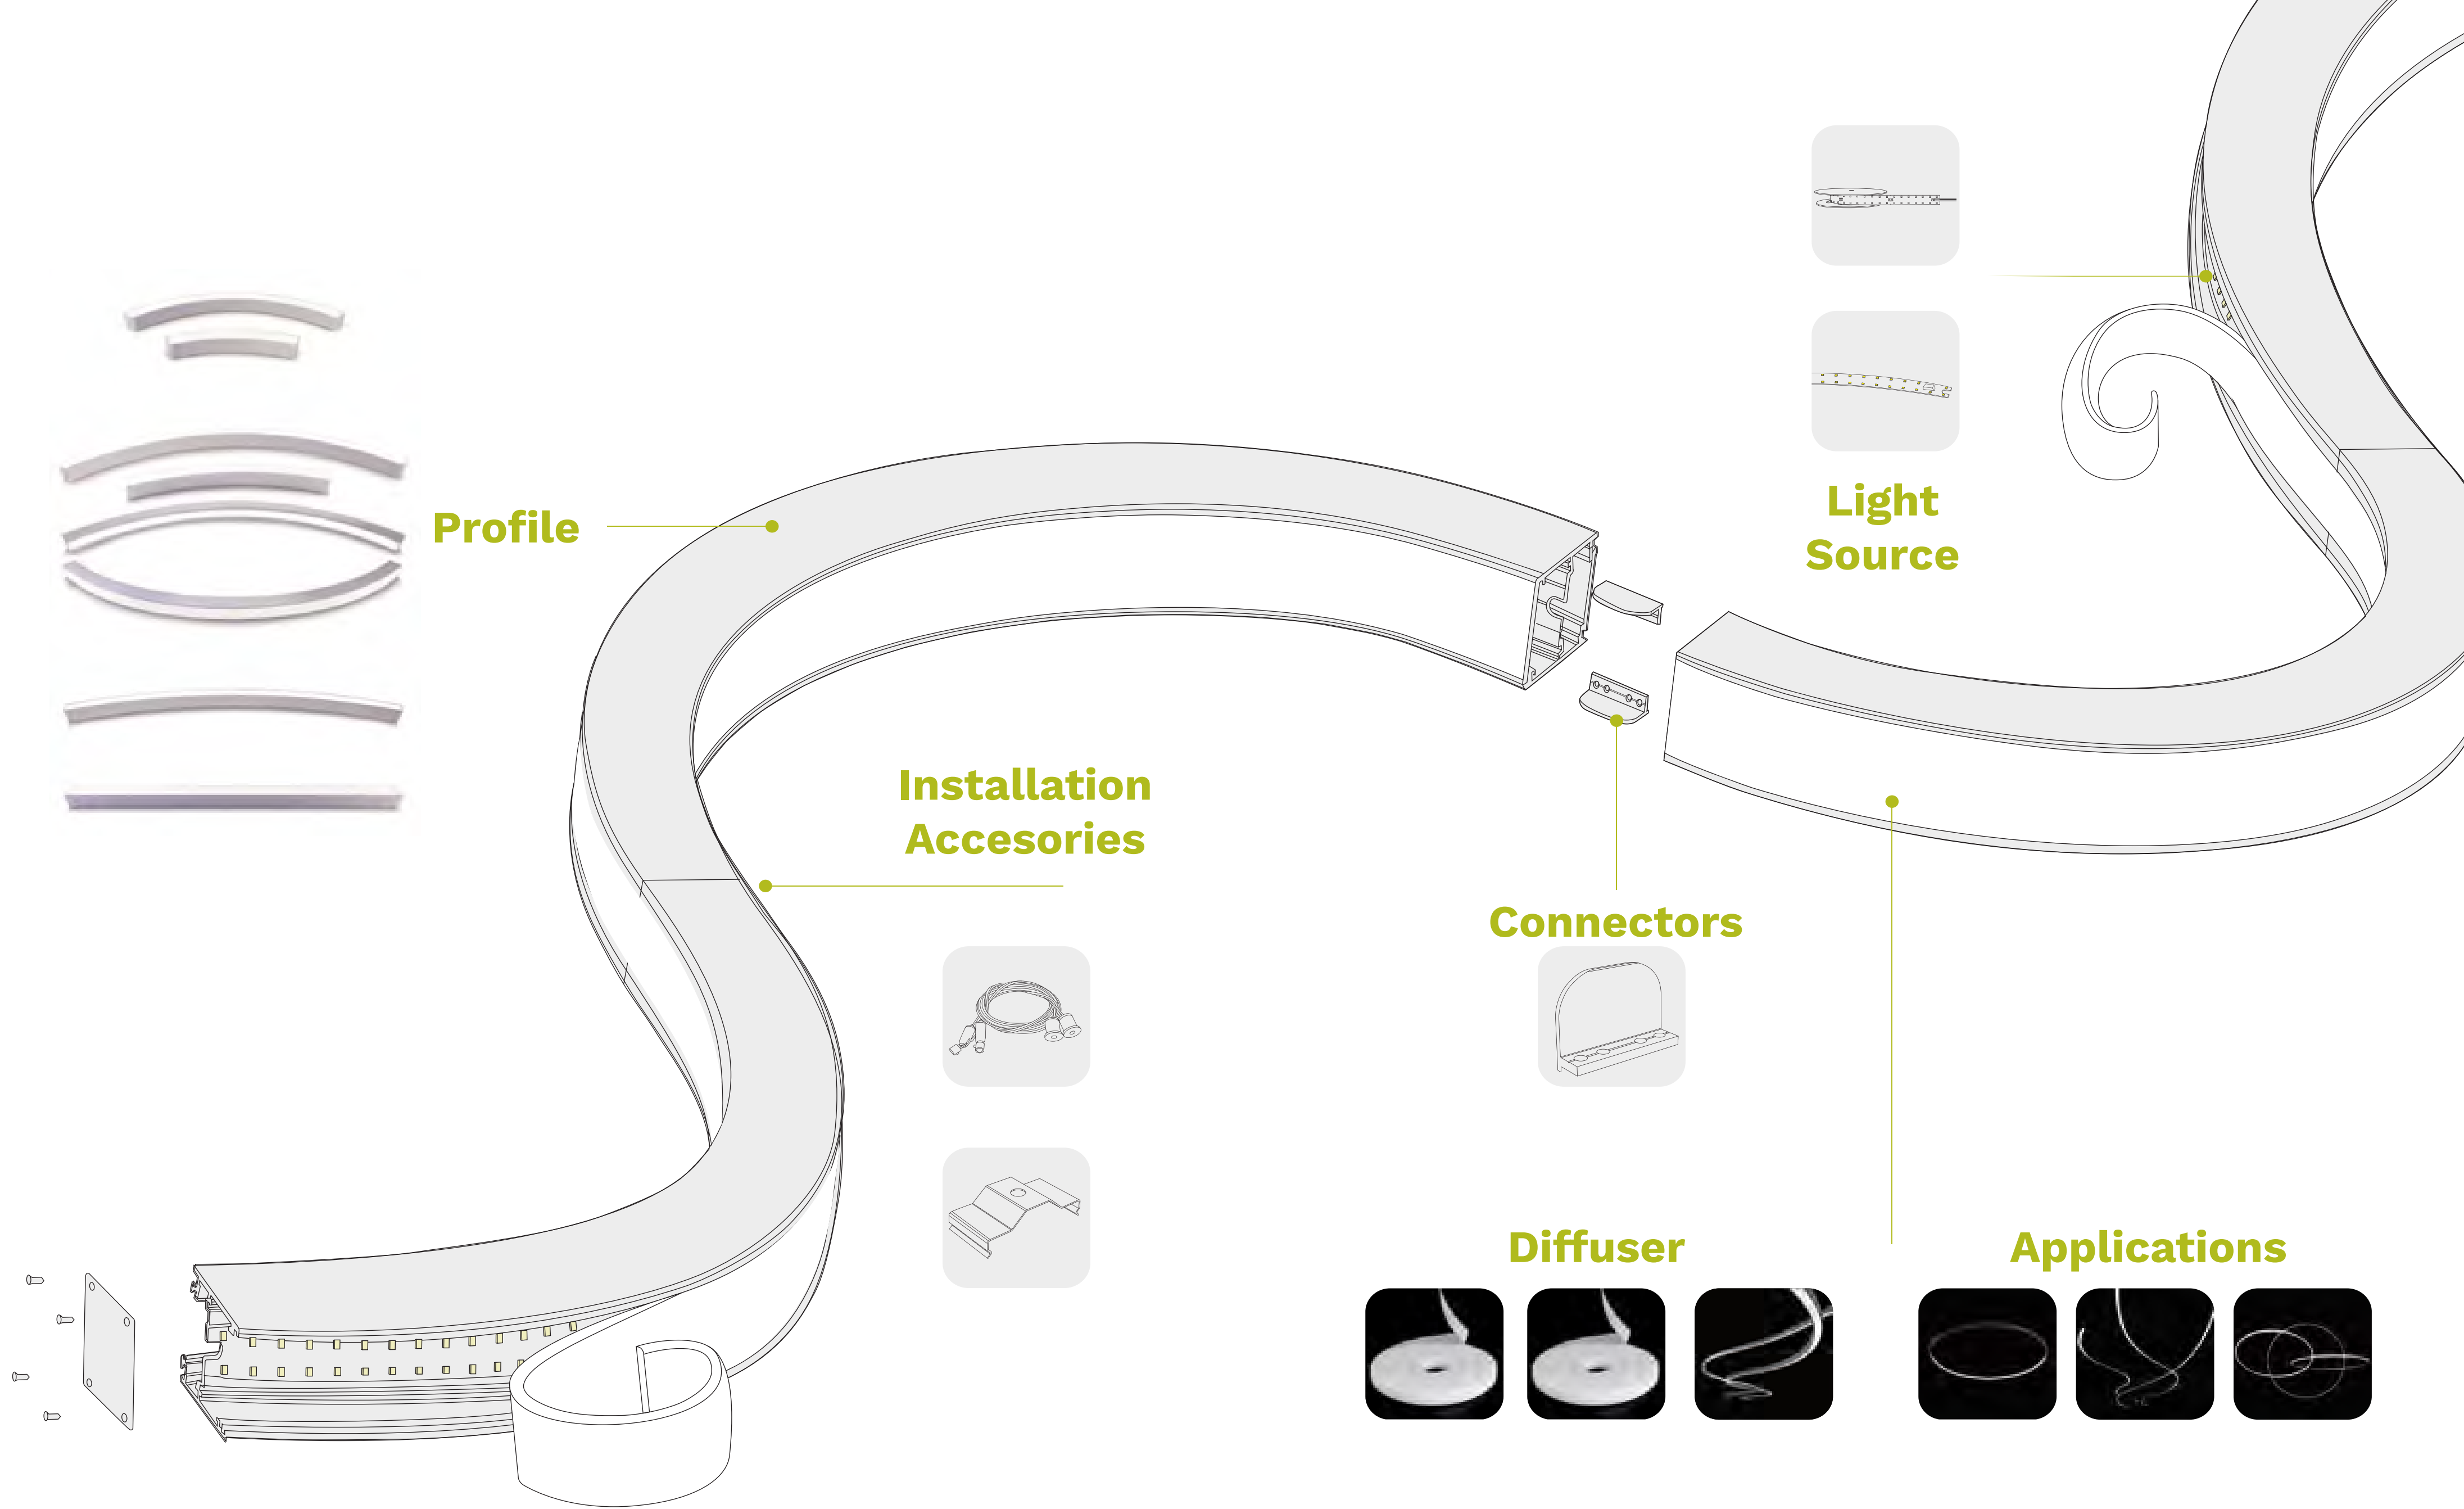

Curved/Straight Line Lighting: Create curved or straight line installations to match your space.

Wide Range of Sizes: Available in diameters from 320mm to 3000mm, with 45°/90° radians.

Spliceable with Flexible Diffuser: Easily splice using a 20m/roll flexible diffuser for seamless integration.

Creative 3D Styling: Twist the luminaire 90°/180° for imaginative 3D lighting designs.

Modular Design: Combine and interconnect modules for flexible and scalable configurations.

Ultra-long Applications: Achieve extended lengths without additional splicing using the flexible diffuser.

Multiple Lighting Types: Downward, outward, inward, left 90° twist, right 90° twist, and 180° twist.

Precise Light Distribution: Adjust and shape light distribution with multiple accessories.

Connectors