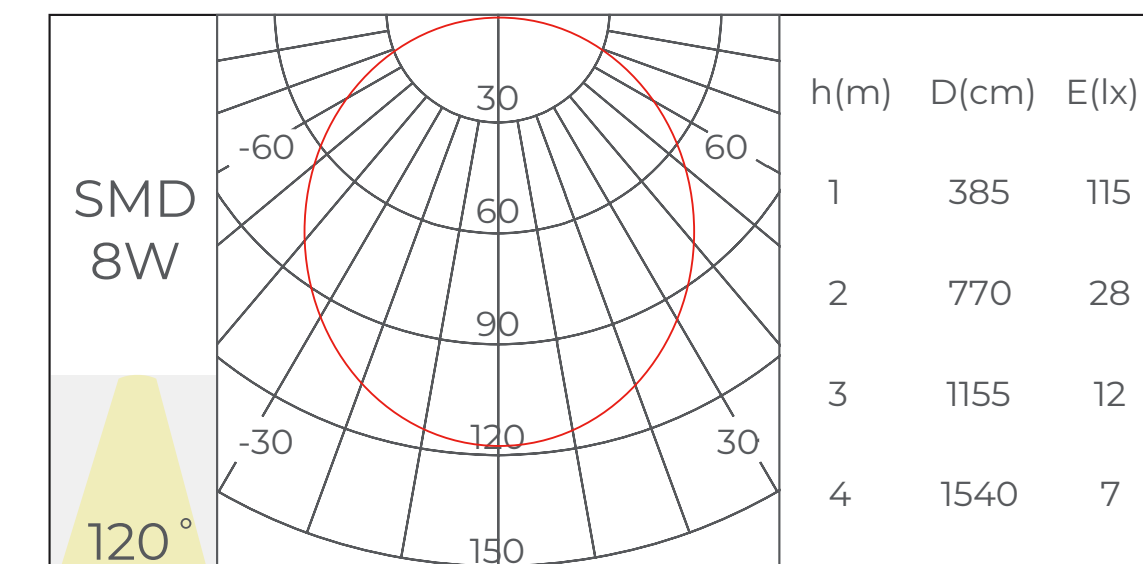

Basic Parameters:

Model	CRI	Lumens	Voltage	Typ. Power	Size	LEDs/pcs	Cutting unit
DS8160	>80 >90	2880LM/ M	24V	19.2W/m	5000x15x1.5mm	160LEDs	50mm / 8LEDs
DMA120	>80	720LM/ M	24V	25W/m	5000x15x1.5mm	120LEDs	50mm / 6LEDs
DA168	>80	815LM/ M	24V	20W/m	4000x15x1.5mm	168LEDs	35.7mm / 6LEDs
DS8320	>80 >90	2880LM/ M	24V	19.2W/m	4000x20x1.5mm	320LEDs	50mm / 8LEDs