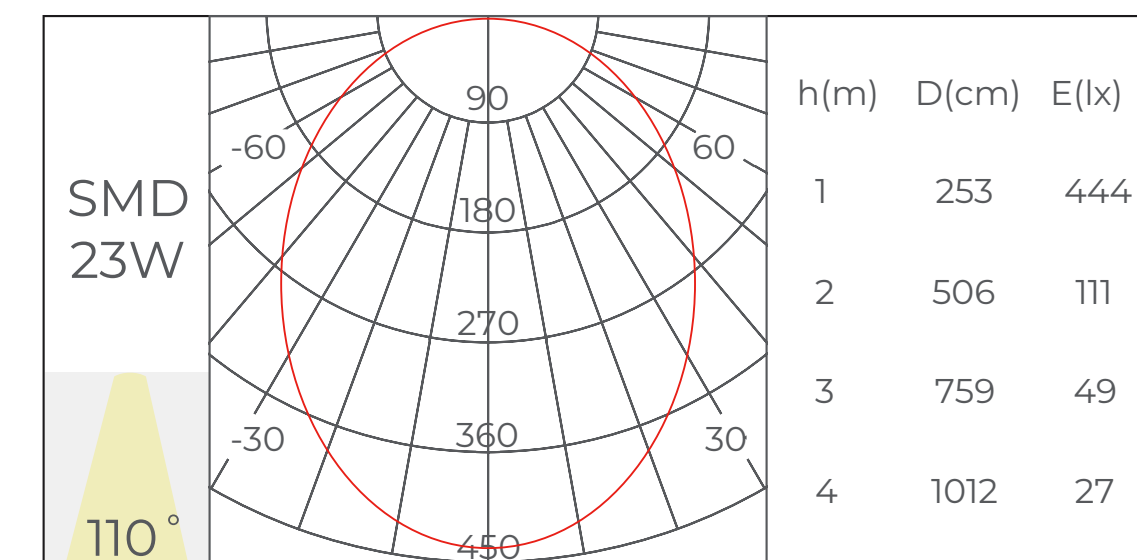

Basic Parameters:

Model	CRI	Lumens	Voltage	Typ. Power	Size	LEDs/pcs	Cutting unit
DS8160	>80 >90	2880LM/ M	24V	19.2W/m	5000x15x1.5mm	160LEDs	50mm / 8LEDs
DMA120	>80	720LM/ M	24V	25W/m	5000x15x1.5mm	120LEDs	50mm / 6LEDs
DA168	>80	815LM/ M	24V	20W/m	4000x15x1.5mm	168LEDs	35.7mm / 6LEDs
DS8320	>80 >90	2880LM/ M	24V	19.2W/m	4000x20x1.5mm	320LEDs	50mm / 8LEDs