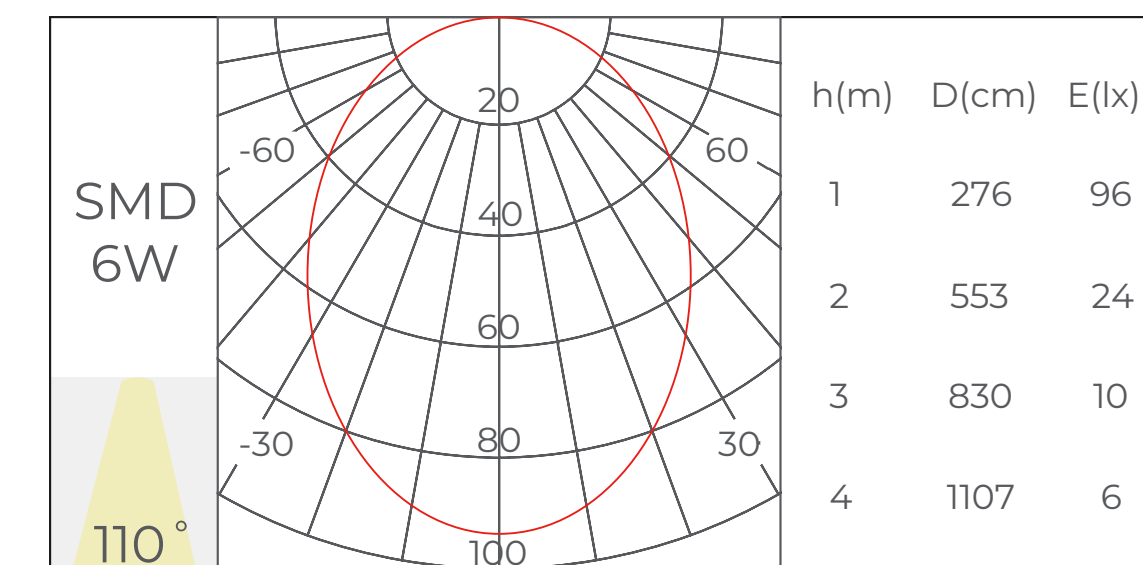

Basic Parameters:

Model	CRI	Lumens	Voltage	Typ. Power	Size	LEDs/pcs	Cutting unit
DS8160	>80 >90	2880LM/ M	24V	19.2W/m	5000x15x1.5mm	160LEDs	50mm / 8LEDs
DMA120	>80	720LM/ M	24V	25W/m	5000x15x1.5mm	120LEDs	50mm / 6LEDs
DA168	>80	815LM/ M	24V	20W/m	4000x15x1.5mm	168LEDs	35.7mm / 6LEDs
DS8320	>80 >90	2880LM/ M	24V	19.2W/m	4000x20x1.5mm	320LEDs	50mm / 8LEDs