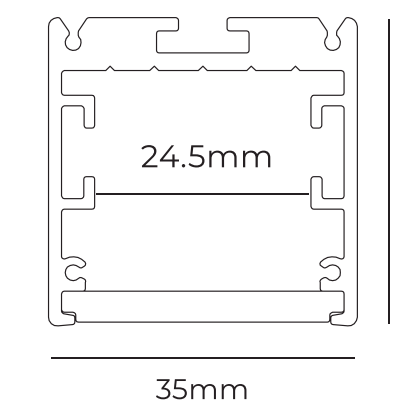

Basic Parameters:

Model	CRI	Lumens	Voltage	Typ. Power	Size	LEDs/pcs	Cutting unit
DY8160	>80 >90	870LM/pcs	24V	5.8W/ m	D800x45°x20x 5.8mm	48LEDs	16LEDs

Fantasy 3535-15A45/90

Features & Benefits:

- **Installation:** Pendant, Ceiling, Trimless recessed
- **Lighting direction:** Downward
- **Material:** AL6063-T5, spraying surface
- **Coating:** Silver, Black, White
- **Application:** Indoor
- **IP grade:** IP20
- **Warranty:** 5 years
- **Certification:** Rohs, Reach
- **Color temperature:** 2700K - 6500K