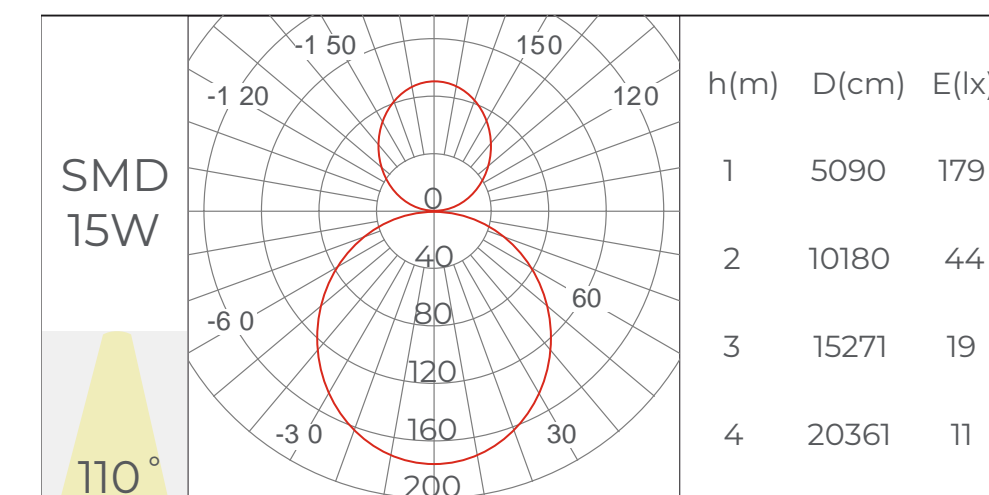

Basic Parameters:

Model	CRI	Lumens	Voltage	Typ. Power	Size	LEDs/pcs	Cutting unit
DY8160	>80 >90	11125LM/ pcs	24V	7.5W/pcs	D1000x45°x20x 5.8mm	64LEDs	16LEDs