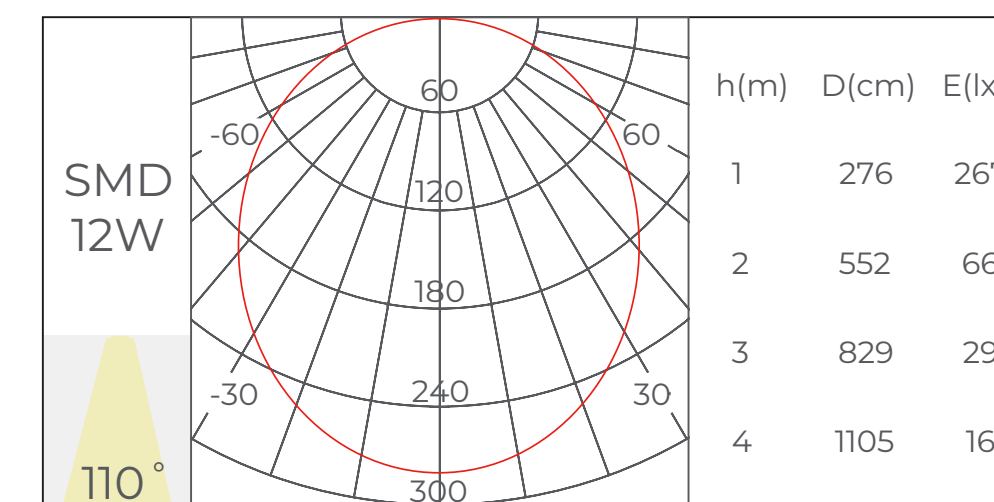

Basic Parameters:

Model	CRI	Lumens	Voltage	Typ. Power	Size	LEDs/pcs	Cutting unit
DY8160	>80 >90	1740LM/ pcs	24V	11.6W/ pcs	D1500x45°x20 x5.8mm	96LEDs	16LEDs