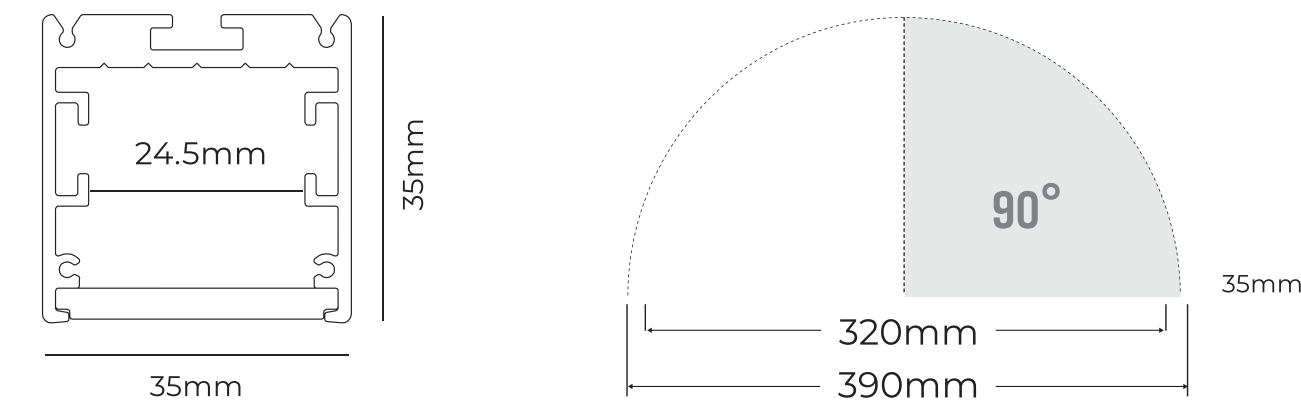

Curved/Straight Line Lighting: Create curved or straight line installations to match your space.

Wide Range of Sizes: Available in diameters from 320mm to 3000mm, with 45°/90° radians.

Spliceable with Flexible Diffuser: Easily splice using a 20m/roll flexible diffuser for seamless integration.

Fantasy 3535-03A90

Features & Benefits:

- **Installation:** Pendant, Ceiling, Trimless recessed
- **Lighting direction:** Downward
- **Material:** AL6063-T5, spraying surface
- **Coating:** Silver, Black, White
- **Application:** Indoor
- **IP grade:** IP20
- **Warranty:** 5 years
- **Certification:** Rohs, Reach
- **Color temperature:** 2700K - 6500K

Basic Parameters:

Model	CRI	Lumens	Voltage	Typ. Power	Size	LEDs/pcs	Cutting unit
DY8160	>80 >90	810LM/M	24V	5.4W/ m	D320x90°x20 x5.8mm	48LEDs	16LEDs

Fantasy 3535-03N90

Features & Benefits:

- **Installation:** Pendant, Ceiling
- **Lighting direction:** Inward
- **Material:** AL6063-T5, spraying surface
- **Coating:** Silver, Black, White
- **Application:** Indoor
- **IP grade:** IP20
- **Warranty:** 5 years
- **Certification:** Rohs, Reach
- **Color temperature:** 2700K - 6500K