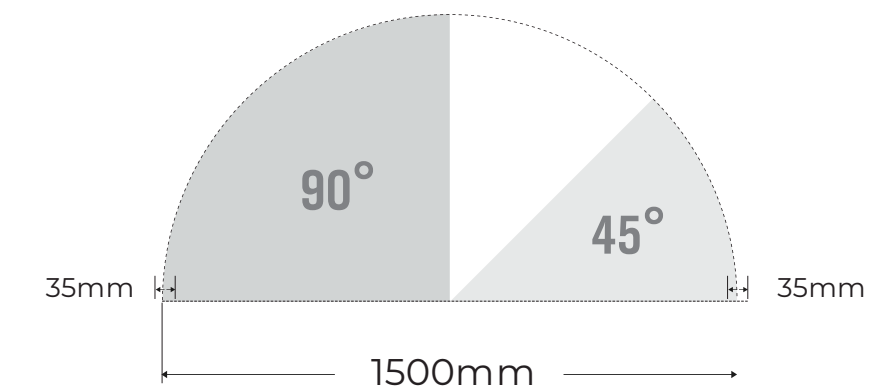

Basic Parameters:

Model	CRI	Lumens	Voltage	Typ. Power	Size	LEDs/pcs	Cutting unit
DY8160	>80 >90	870LM/pcs	24V	5.8W/ m	D800x45°x20x 5.8mm	48LEDs	16LEDs

Fantasy 3535-15A45/90

Features & Benefits:

- **Installation:** Pendant, Ceiling, Trimless recessed
- **Lighting direction:** Downward
- **Material:** AL6063-T5, spraying surface
- **Coating:** Silver, Black, White
- **Application:** Indoor
- **IP grade:** IP20
- **Warranty:** 5 years
- **Certification:** Rohs, Reach
- **Color temperature:** 2700K - 6500K

Basic Parameters:

Model	CRI	Lumens	Voltage	Typ. Power	Size	LEDs/pcs	Cutting unit
DY8160	>80 >90	1740LM/ pcs	24V	11.6W/ pcs	D1500x45°x20 x5.8mm	96LEDs	16LEDs

Fantasy 3535-30A45

Features & Benefits:

- **Installation:** Pendant, Ceiling, Trimless recessed
- **Lighting direction:** Downward
- **Material:** AL6063-T5, spraying surface
- **Coating:** Silver, Black, White
- **Application:** Indoor
- **IP grade:** IP20
- **Warranty:** 5 years
- **Certification:** Rohs, Reach
- **Color temperature:** 2700K - 6500K