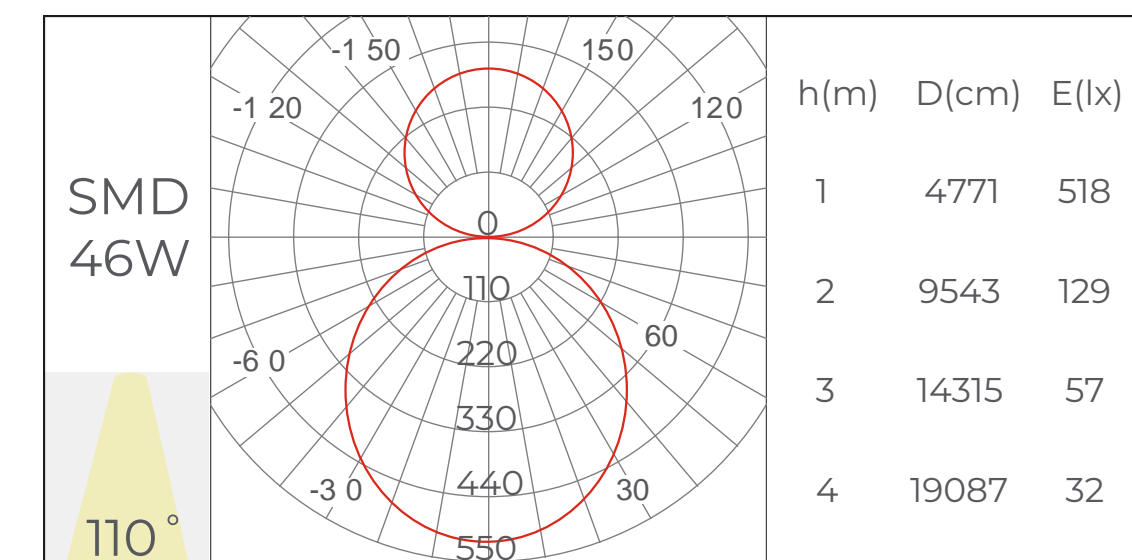

Basic Parameters:

Model	CRI	Lumens	Voltage	Typ. Power	Size	LEDs/pcs	Cutting unit
DY8160	>80 >90	1740LM/ pcs	24V	11.6W/ pcs	D3000x22.5°x 20x5.8mm	96LEDs	16LEDs