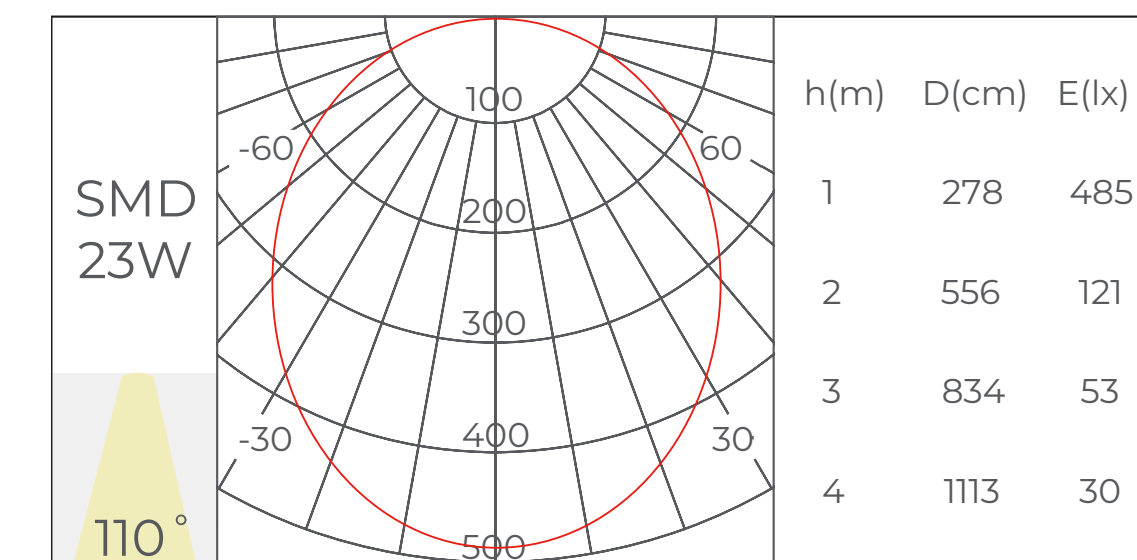

Basic Parameters:

Model	CRI	Lumens	Voltage	Typ. Power	Size	LEDs/pcs	Cutting unit
DY8160	>80 >90	1740LM/ pcs	24V	11.6W/ pcs	D3000x22.5°x 20x5.8mm	96LEDs	16LEDs