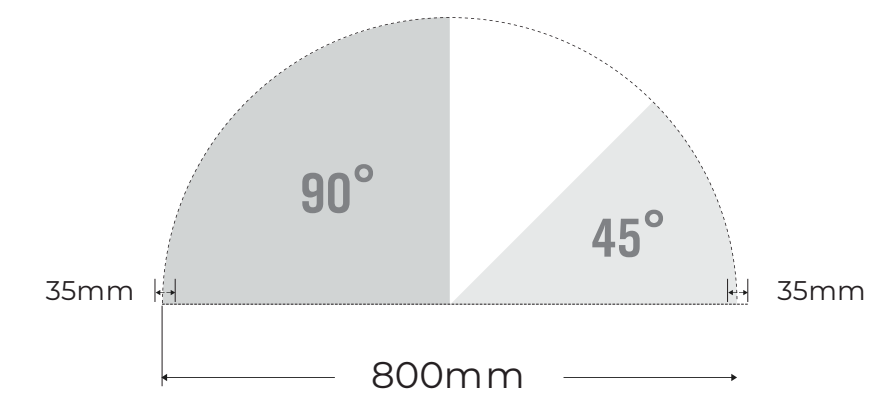

Basic Parameters:

Model	CRI	Lumens	Voltage	Typ. Power	Size	LEDs/pcs	Cutting unit
DY8160	>80 >90	870LM/pcs	24V	5.8W/ m	D800x45°x20x 5.8mm	48LEDs	16LEDs