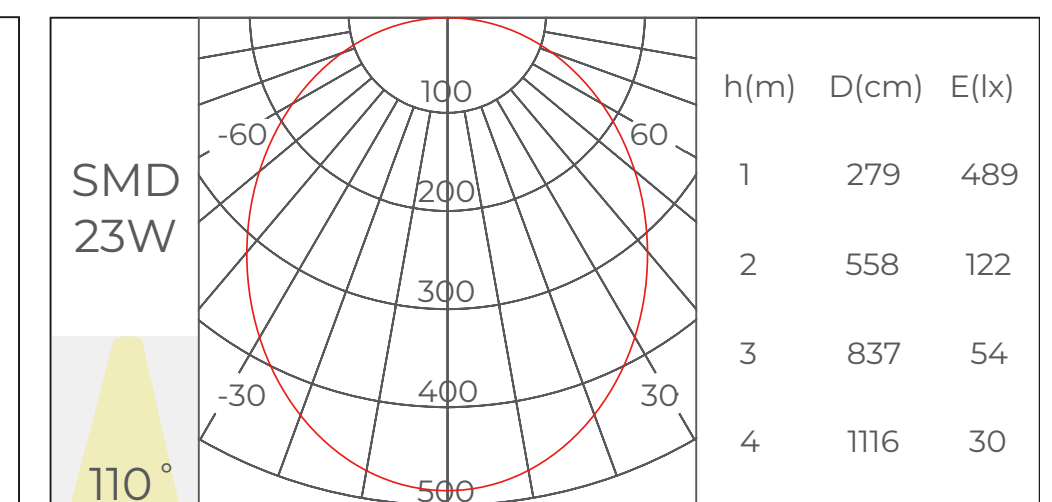

Basic Parameters:

Model	CRI	Lumens	Voltage	Typ. Power	Size	LEDs/pcs	Cutting unit
DY8160	>80 >90	1740LM/ pcs	24V	11.6W/ pcs	D1500x45°x20 x5.8mm	96LEDs	16LEDs