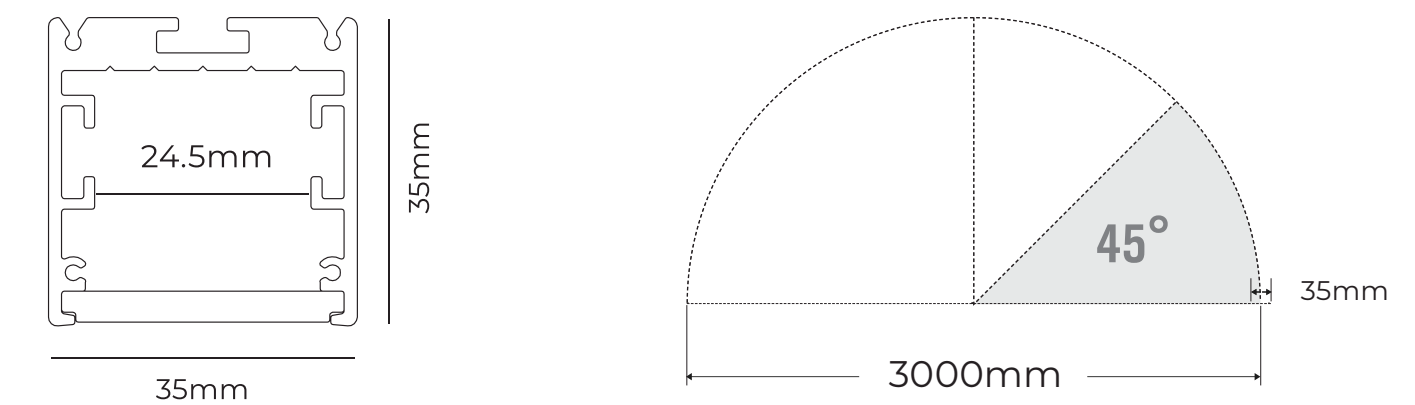

Curved/Straight Line Lighting: Create curved or straight line installations to match your space.

Wide Range of Sizes: Available in diameters from 320mm to 3000mm, with 45°/90° radians.

Spliceable with Flexible Diffuser: Easily splice using a 20m/roll flexible diffuser for seamless integration.

Basic Parameters:

Model	CRI	Lumens	Voltage	Typ. Power	Size	LEDs/pcs	Cutting unit
DY8160	>80 >90	870LM/pcs	24V	5.8W/ m	D800x45°x20x 5.8mm	48LEDs	16LEDs

Fantasy 3535-15A45/90

Features & Benefits:

- **Installation:** Pendant, Ceiling, Trimless recessed
- **Lighting direction:** Downward
- **Material:** AL6063-T5, spraying surface
- **Coating:** Silver, Black, White
- **Application:** Indoor
- **IP grade:** IP20
- **Warranty:** 5 years
- **Certification:** Rohs, Reach
- **Color temperature:** 2700K - 6500K

Basic Parameters:

Model	CRI	Lumens	Voltage	Typ. Power	Size	LEDs/pcs	Cutting unit
DY8160	>80 >90	1740LM/ pcs	24V	11.6W/ pcs	D1500x45°x20 x5.8mm	96LEDs	16LEDs

Fantasy 3535-30A45

Features & Benefits:

- **Installation:** Pendant, Ceiling, Trimless recessed
- **Lighting direction:** Downward
- **Material:** AL6063-T5, spraying surface
- **Coating:** Silver, Black, White
- **Application:** Indoor
- **IP grade:** IP20
- **Warranty:** 5 years
- **Certification:** Rohs, Reach
- **Color temperature:** 2700K - 6500K

Basic Parameters:

Model	CRI	Lumens	Voltage	Typ. Power	Size	LEDs/pcs	Cutting unit
DY8160	>80 >90	1740LM/ pcs	24V	11.6W/ pcs	D3000x22.5°x 20x5.8mm	96LEDs	16LEDs

Fantasy 3535-2500

Features & Benefits:

- **Installation:** Pendant, Ceiling, Trimless recessed
- **Lighting direction:** Downward
- **Material:** AL6063-T5, spraying surface
- **Coating:** Silver, Black, White
- **Application:** Indoor
- **IP grade:** IP20
- **Warranty:** 5 years
- **Certification:** Rohs, Reach
- **Color temperature:** 2700K - 6500K