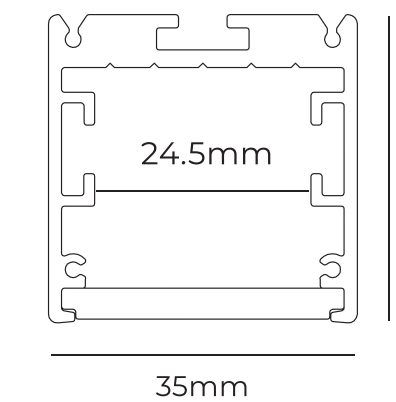

Basic Parameters:

Model	CRI	Lumens	Voltage	Typ. Power	Size	LEDs/pcs	Cutting unit
DY8160	>80 >90	870LM/pcs	24V	5.8W/ m	D800x45°x20x 5.8mm	48LEDs	16LEDs

Fantasy 3535-15A45/90

Features & Benefits:

- **Installation:** Pendant, Ceiling, Trimless recessed
- **Lighting direction:** Downward
- **Material:** AL6063-T5, spraying surface
- **Coating:** Silver, Black, White
- **Application:** Indoor
- **IP grade:** IP20
- **Warranty:** 5 years
- **Certification:** Rohs, Reach
- **Color temperature:** 2700K - 6500K

Basic Parameters:

Model	CRI	Lumens	Voltage	Typ. Power	Size	LEDs/pcs	Cutting unit
DY8160	>80 >90	1740LM/ pcs	24V	11.6W/ pcs	D1500x45°x20 x5.8mm	96LEDs	16LEDs

Fantasy 3535-30A45

Features & Benefits:

- **Installation:** Pendant, Ceiling, Trimless recessed
- **Lighting direction:** Downward
- **Material:** AL6063-T5, spraying surface
- **Coating:** Silver, Black, White
- **Application:** Indoor
- **IP grade:** IP20
- **Warranty:** 5 years
- **Certification:** Rohs, Reach
- **Color temperature:** 2700K - 6500K