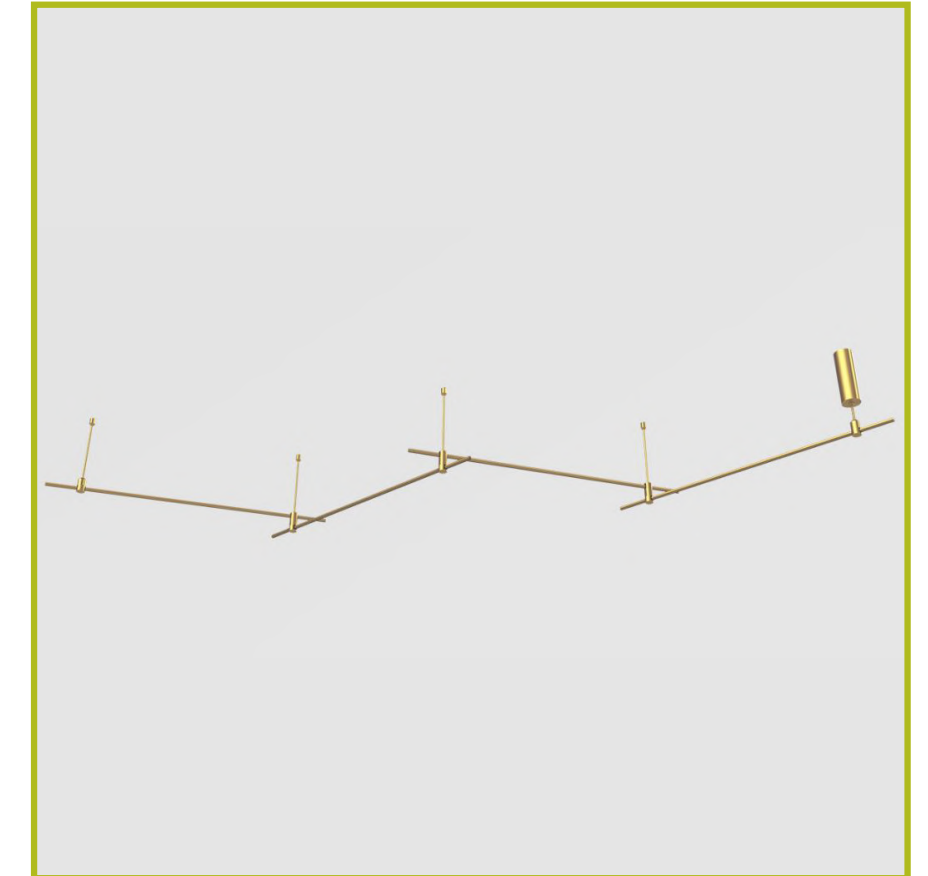

Track 4

Dimensions [mm]:

4x Ø65x1000mm

Voltage:

DC24V Driver Included

Material:

Aluminium

Installation:

Suspended

Protection class:

IP20