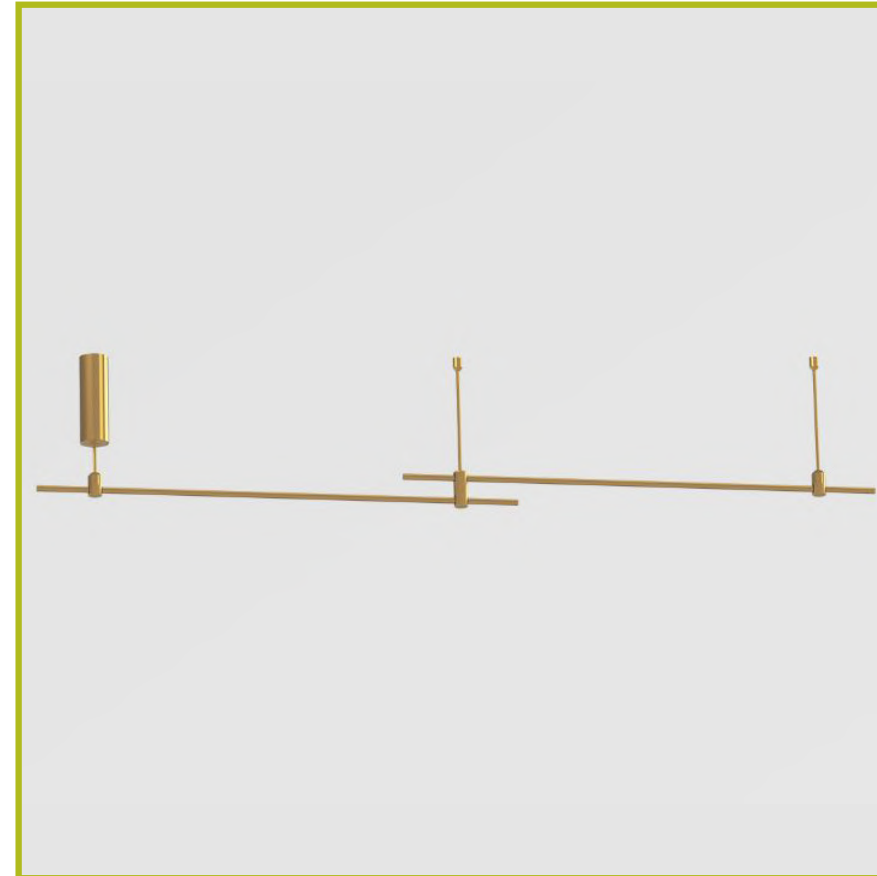

Track 2

Dimensions [mm]:

2x Ø65x1000mm

Voltage:

DC24V Driver Included

Material:

Aluminium

Installation:

Suspended

Protection class:

IP20