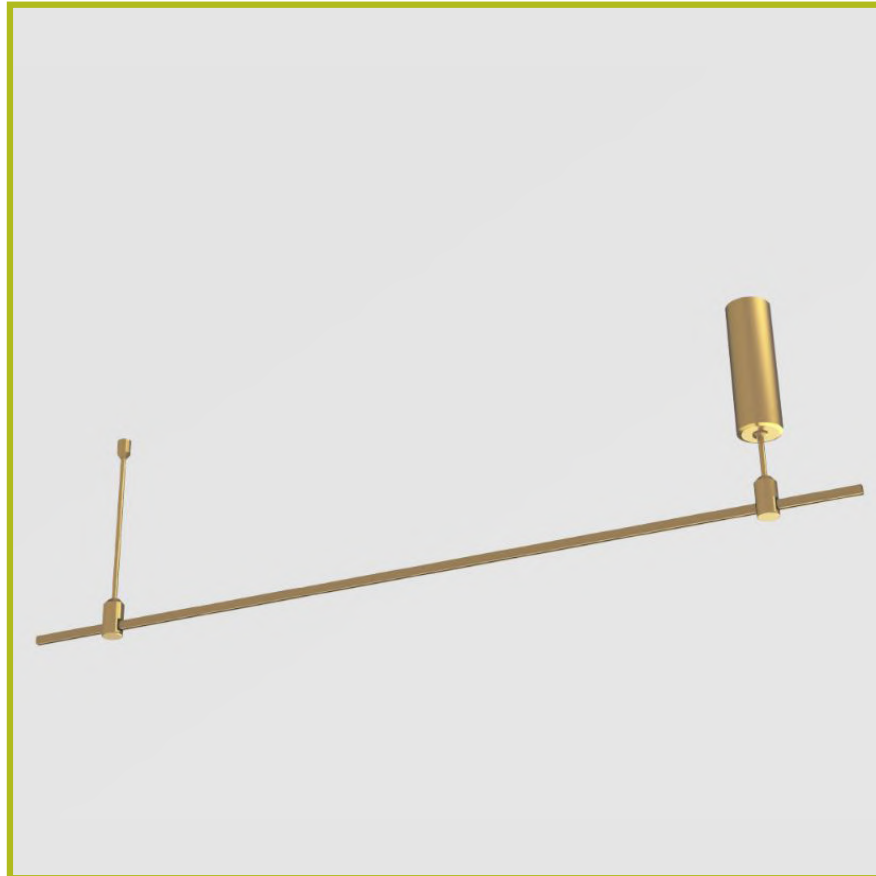

Material:

Aluminium

Installation:

Recessed / Surface Mounted / Suspended

Protection class:

IP20

Track 1

Dimensions [mm]: