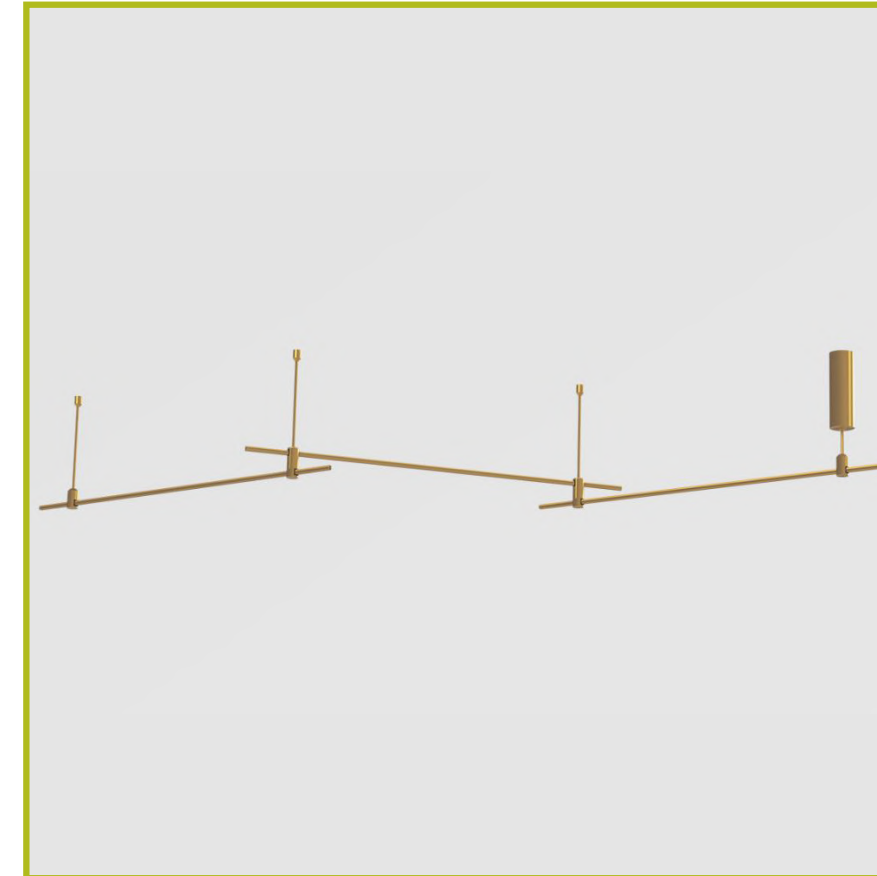

Track 3

Dimensions [mm]:

3x Ø65x1000mm

Voltage:

DC24V Driver Included

Material:

Aluminium

Installation:

Suspended

Protection class:

IP20