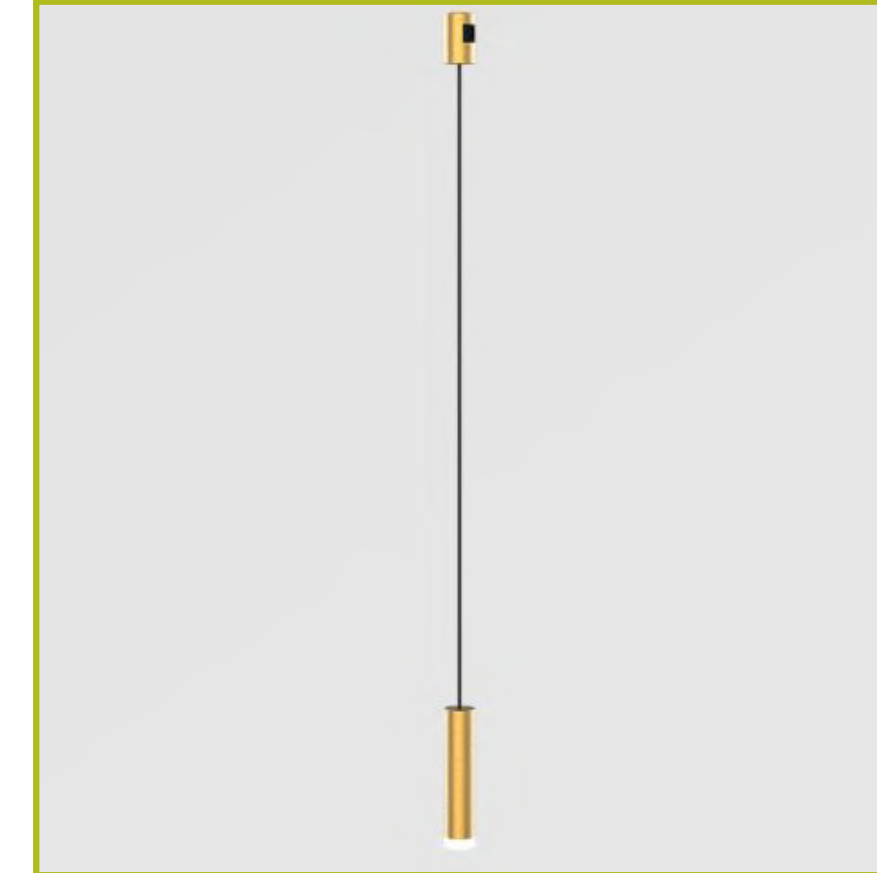

Recessed / Surface Mounted / Suspended

Protection class:

IP20

Stiletto Cable Module B

Dimensions [mm]:

Ø30x133mm, Wire - 800mm

Voltage:

DC24V