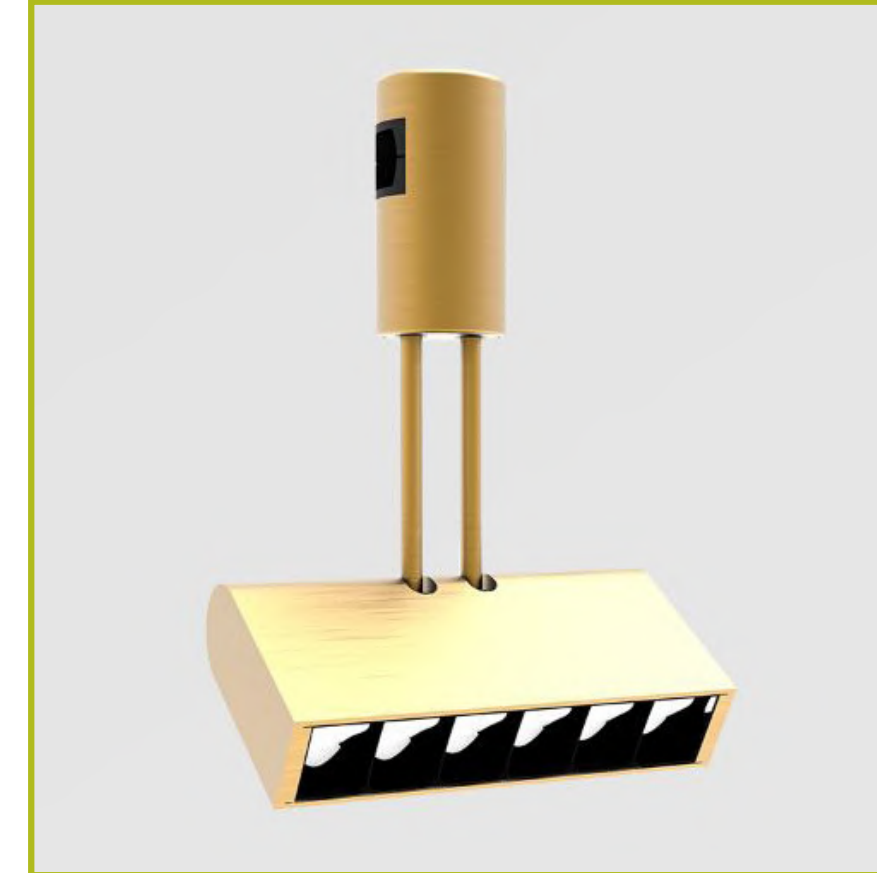

Recessed / Surface Mounted / Suspended

Protection class:

IP20

Stiletto Module O6S

Dimensions [mm]:

54.5x22.5mm

Voltage:

DC24V