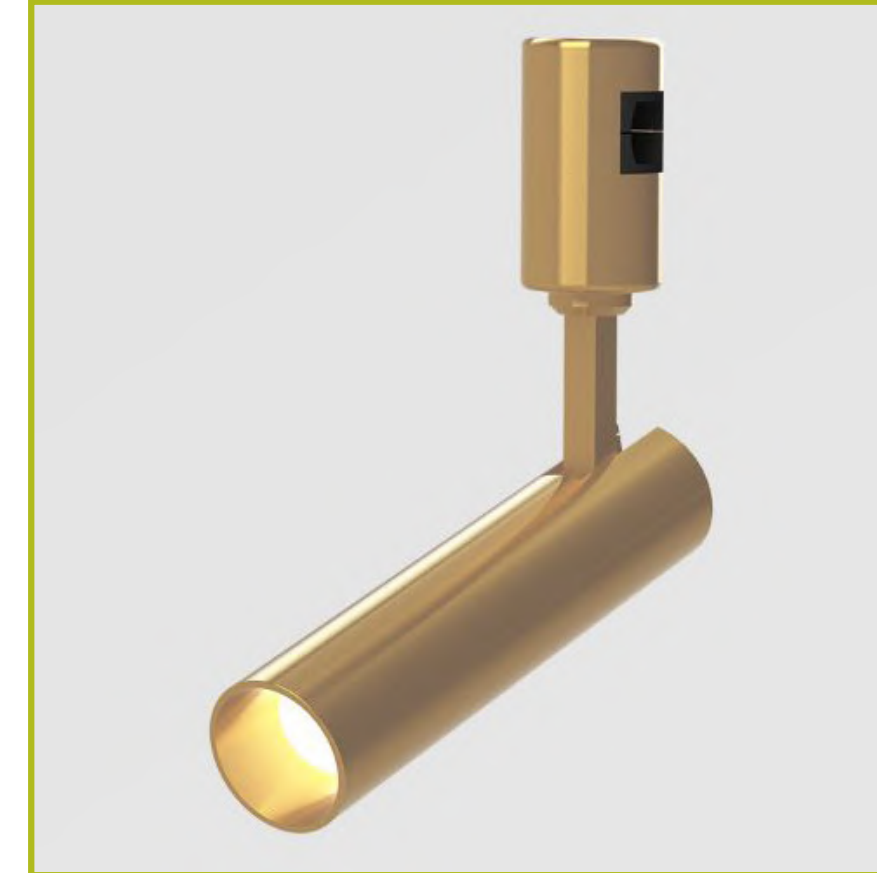

90

Material:

Aluminium

Installation:

Recessed / Surface Mounted / Suspended

Protection class:

IP20

Stiletto Module F5

Dimensions [mm]:

Ø32x135mm

Voltage:

DC24V

Power:

5W

Lumen:

300 lm