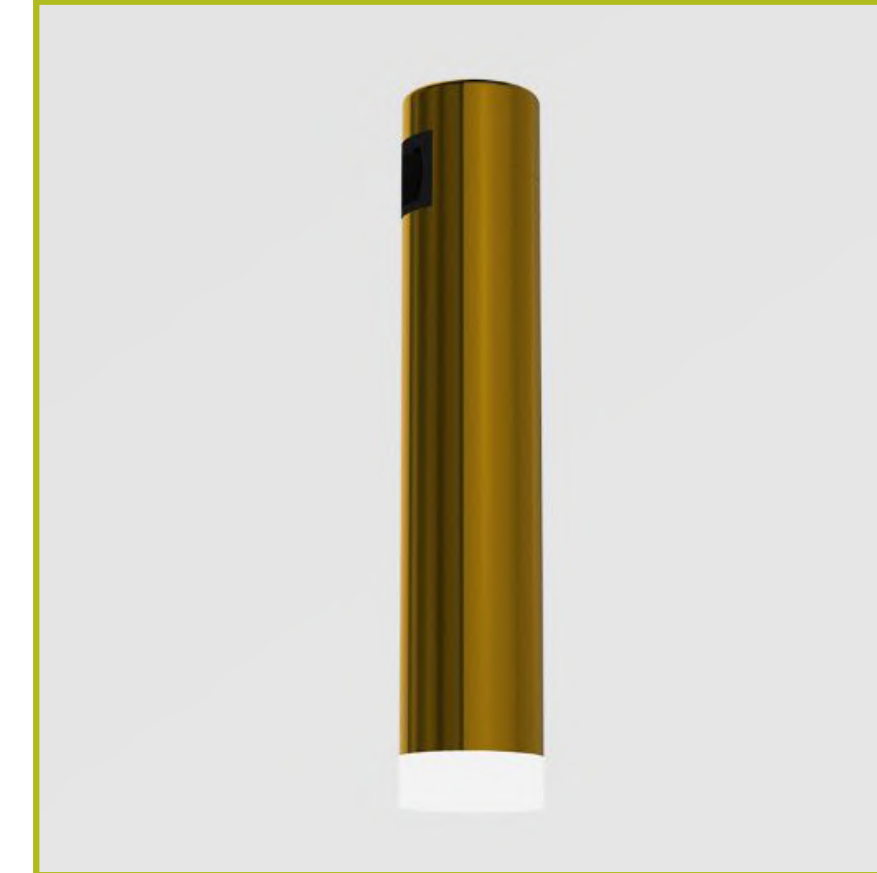

Stiletto Module D5

Dimensions [mm]:

Ø29.5x149mm

Voltage:

DC24V

Power:

5W

Lumen:

300 lm

CCT:

3000K / 4000K

CRI:

90

Material:

Aluminium

Installation:

Recessed / Surface Mounted / Suspended

Protection class:

IP20