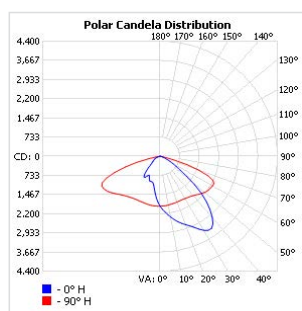

Light application	Standard
CRI	CRI 70
CCT [K]	3000K, 4000K
MacAdam	5

CRI - Color rendering, CCT - Color temperature, MacAdam - Color consistency

Light Distribution

ME

DWC

ME-WIDE1

VSM

RISK GROUP