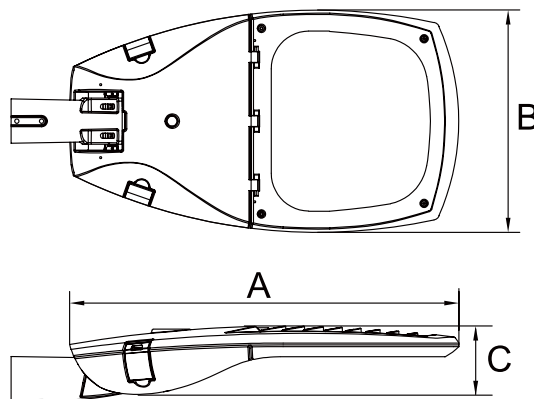

Applications

DIY | Industrial & Logistics | Parking

Dimensions (mm)

A	B	C
565	330	135
665	381	131
865	455	137

Specifications

Power consumption	46W, 61W, 74W, 90W / 105W	80W / 98W, 115W, 135W, 155W, 166W	120W, 149W, 178W / 207W, 223W, 267W
Dimensions	565 x 330 x 135 ± 1mm	665 x 381 x 131 ± 1mm	865 x 455 x 137 ± 1mm
Weight	7 kg / 7.8 kg	9.4 kg / 10.1 kg	14.5 kg / 16.1 kg
Housing materials	Aluminum & Glass		
IK code	IK09		
THD (at 230V, 50Hz, Full load)	<10%		
Protection class	Safety class 1		
Operating temperature [°C]	-20°C ... +50°C / -4F ... +122F		
Operating humidity [%]	5 ÷ 85		
Power factor	≥0.95		
AC Input [Vac]	220-240 Vac		
Lens angle [°]	ME / DWC / ME-WIDE1 / VSM		
Lifespan [h]	100.000		
Housing color	● Grey		
Lumen maintenance	L80/B10@100.000h at 25°C ; L90/B10@70.000h at 25°C		
IP factor	IP66		
Control optional	DALI		
Warranty [years]	5		
Storage temperature range [°C]	-25C...+85C/-13F...+185F		
Emergency option	-		