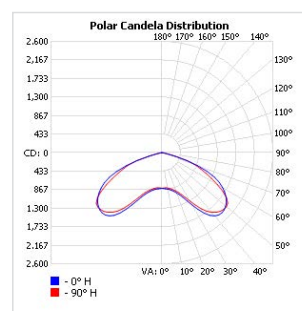

Light application	Standard
CRI	CRI 70
CCT [K]	3000K, 4000K
MacAdam	5

CRI - Color rendering, CCT - Color temperature, MacAdam - Color consistency

Light Distribution

ME

DWC

ME-WIDE1

VSM

RISK GROUP