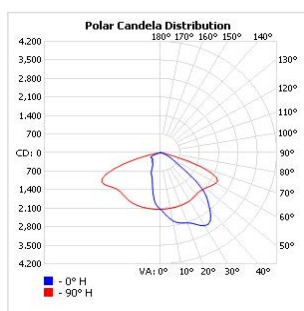

Applications

DIY | Industrial & Logistics | Parking

Dimensions (mm)

A	B	C
565	330	135
665	381	131
865	455	137

Specifications

Power consumption	46W, 61W, 74W, 90W / 105W	80W / 98W, 115W, 135W, 155W, 166W	120W, 149W, 178W / 207W, 223W, 267W
Dimensions	565 x 330 x 135 ± 1mm	665 x 381 x 131 ± 1mm	865 x 455 x 137 ± 1mm
Weight	7 kg / 7.8 kg	9.4 kg / 10.1 kg	14.5 kg / 16.1 kg
Housing materials	Aluminum & Glass		
IK code	IK09		
THD (at 230V, 50Hz, Full load)	<10%		
Protection class	Safety class 1		
Operating temperature [°C]	-20°C ... +50°C / -4F ... +122F		
Operating humidity [%]	5 ÷ 85		
Power factor	≥0.95		
AC Input [Vac]	220-240 Vac		
Lens angle [°]	ME / DWC / ME-WIDE1 / VSM		
Lifespan [h]	100.000		
Housing color	● Grey		
Lumen maintenance	L80/B10@100.000h at 25°C ; L90/B10@70.000h at 25°C		
IP factor	IP66		
Control optional	DALI		
Warranty [years]	5		
Storage temperature range [°C]	-25C...+85C/-13F...+185F		
Emergency option	-		

Light application	Standard
CRI	CRI 70
CCT [K]	3000K, 4000K
MacAdam	5

CRI - Color rendering, CCT - Color temperature, MacAdam - Color consistency

Light Distribution

ME

DWC

ME-WIDE1

VSM

RISK GROUP