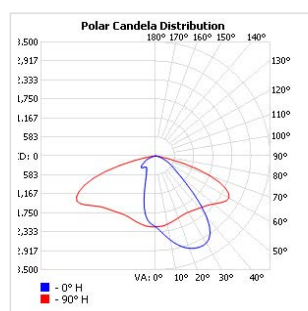

Applications

DIY | Industrial & Logistics | Parking

Dimensions (mm)

A	B	C
565	330	135
665	381	131
865	455	137

Specifications

Power consumption	46W, 61W, 74W, 90W / 105W	80W / 98W, 115W, 135W, 155W, 166W	120W, 149W, 178W / 207W, 223W, 267W
Dimensions	565 x 330 x 135 ± 1mm	665 x 381 x 131 ± 1mm	865 x 455 x 137 ± 1mm
Weight	7 kg / 7.8 kg	9.4 kg / 10.1 kg	14.5 kg / 16.1 kg
Housing materials	Aluminum & Glass		
IK code	IK09		
THD (at 230V, 50Hz, Full load)	<10%		
Protection class	Safety class 1		
Operating temperature [°C]	-20°C ... +50°C / -4F ... +122F		
Operating humidity [%]	5 ÷ 85		
Power factor	≥0.95		
AC Input [Vac]	220-240 Vac		
Lens angle [°]	ME / DWC / ME-WIDE1 / VSM		
Lifespan [h]	100.000		
Housing color	● Grey		
Lumen maintenance	L80/B10@100.000h at 25°C ; L90/B10@70.000h at 25°C		
IP factor	IP66		
Control optional	DALI		
Warranty [years]	5		
Storage temperature range [°C]	-25C...+85C/-13F...+185F		
Emergency option	-		

Light application	Standard
CRI	CRI 70
CCT [K]	3000K, 4000K
MacAdam	5

CRI - Color rendering, CCT - Color temperature, MacAdam - Color consistency

Light Distribution

ME

DWC

ME-WIDE1

VSM

RISK GROUP