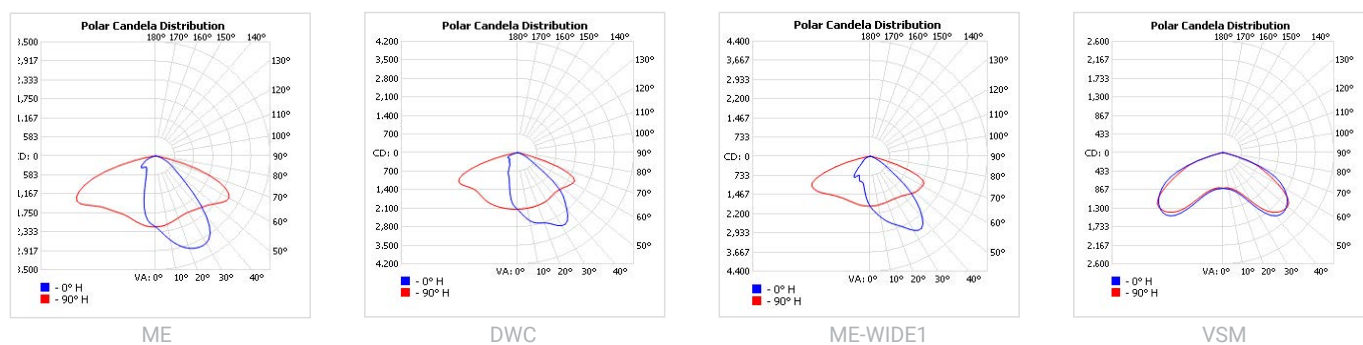

Applications

DIY | Industrial & Logistics | Parking

Dimensions (mm)

A	B	C
433	260	128
565	330	135
665	381	131
865	455	137

Specifications

Power consumption	23W, 31W, 38W, 45W, 52W	46W, 61W, 74W, 90W, 105W	80W, 98W, 115W, 135W, 155W, 166W	120W, 149W, 178W, 207W, 223W, 267W
Dimensions	433 x 260 x 128 ± 1mm	565 x 330 x 135 ± 1mm	665 x 381 x 131 ± 1mm	865 x 455 x 137 ± 1mm
Weight	4.3 kg	7.4 kg	9.8 kg	15.4 kg
Housing materials	Aluminum & Glass			
IK code	IK09			
THD (at 230V, 50Hz, Full load)	<10%			
Protection class	Safety class 1			
Operating temperature [°C]	-20°C ... +50°C / -4F ... +122F			
Operating humidity [%]	5 ÷ 85			
Power factor	≥0.98			
AC Input [Vac]	220-240 Vac			
Lens angle [°]	ME / DWC / ME-WIDE1 / VSM			
Lifespan [h]	100000			
Housing color	● Grey			
Lumen maintenance	L80/B10@100.000h at 25°C ; L90/B10@70.000h at 25°C			
IP factor	IP66			
Control optional	AstroDIM			
Warranty [years]	5			
Storage temperature range [°C]	-25C...+85C/-13F...+185F			
Emergency option	-			

Light application	Standard
CRI	CRI 70
CCT [K]	3000K, 4000K
MacAdam	5

CRI - Color rendering, CCT - Color temperature, MacAdam - Color consistency

Light Distribution

RISK GROUP

RG1

The evaluation of photobiological safety is carried out according to the standard IEC 62471:2008 ("Photobiological safety of lamps and lamp systems"). Following the definition of the risk grouping system of the mentioned IEC standard, the LEDs mounted on this family fall into the class "Low Risk (RG1 –No photobiological hazard under normal behavioral limitations)". Under real circumstances (regarding exposure time, pupils, observation distance), it is assumed that there is no endangerment to the eye from these devices. As a matter of principle, however, it should be mentioned that intense light sources have a high secondary exposure potential due to their blinding effect.