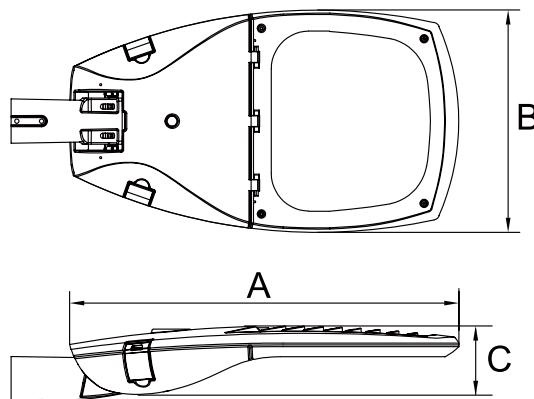

Applications

DIY | Industrial & Logistics | Parking

Dimensions (mm)

A	B	C
433	260	128
565	330	135
665	381	131
865	455	137

Specifications

Power consumption	23W, 31W, 38W, 45W, 52W	46W, 61W, 74W, 90W, 105W	80W, 98W, 115W, 135W, 155W, 166W	120W, 149W, 178W, 207W, 223W, 267W
Dimensions	433 x 260 x 128 ± 1mm	565 x 330 x 135 ± 1mm	665 x 381 x 131 ± 1mm	865 x 455 x 137 ± 1mm
Weight	4.3 kg	7.4 kg	9.8 kg	15.4 kg
Housing materials	Aluminum & Glass			
IK code	IK09			
THD (at 230V, 50Hz, Full load)	<10%			
Protection class	Safety class 1			
Operating temperature [°C]	-20°C ... +50°C / -4F ... +122F			
Operating humidity [%]	5 ÷ 85			
Power factor	≥0.98			
AC Input [Vac]	220-240 Vac			
Lens angle [°]	ME / DWC / ME-WIDE1 / VSM			
Lifespan [h]	100000			
Housing color	● Grey			
Lumen maintenance	L80/B10@100.000h at 25°C ; L90/B10@70.000h at 25°C			
IP factor	IP66			
Control optional	AstroDIM			
Warranty [years]	5			
Storage temperature range [°C]	-25C...+85C/-13F...+185F			
Emergency option	-			